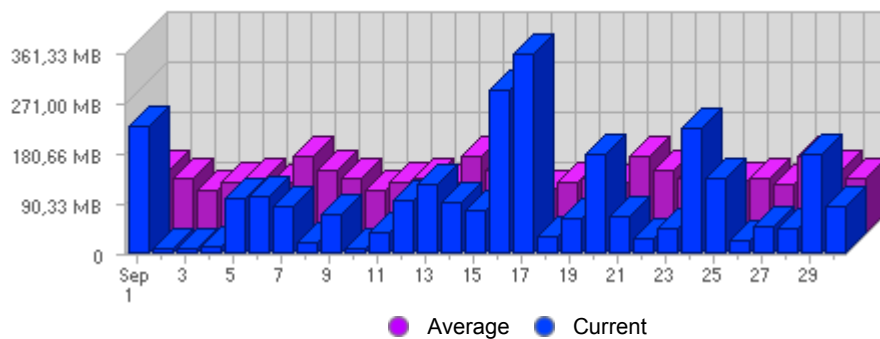

Traffic and Activity > Bandwidth

Report Description

Report Description: Bandwidth during the month of September 2007
 Report Range: Month of September 2007
 Report Scope: Historical Data

Historic Breakdown

Activity Breakdown

Date	Total Bandwidth	Average Bandwidth Historically	Change	Percent of Total Bandwidth
Sat Sep 1st, 2007	229,79 MB	115,43 MB	+229,79 MB ▲	7,97%
Sun Sep 2nd, 2007	9,81 MB	99,69 MB	+9,81 MB ▲	0,34%
Mon Sep 3rd, 2007	8,73 MB	79,03 MB	+8,73 MB ▲	0,30%
Tue Sep 4th, 2007	13,06 MB	92,13 MB	+13,06 MB ▲	0,45%
Wed Sep 5th, 2007	99,07 MB	97,57 MB	+99,07 MB ▲	3,44%
Thu Sep 6th, 2007	104,41 MB	90,00 MB	+104,41 MB ▲	3,62%
Fri Sep 7th, 2007	83,95 MB	139,89 MB	+83,95 MB ▲	2,91%
Sat Sep 8th, 2007	21,15 MB	115,43 MB	-208,64 MB ▼	0,73%
Sun Sep 9th, 2007	70,97 MB	99,69 MB	+61,16 MB ▲	2,46%
Mon Sep 10th, 2007	8,94 MB	79,03 MB	+211,10 KB ▲	0,31%
Tue Sep 11th, 2007	37,57 MB	92,13 MB	+24,50 MB ▲	1,30%
Wed Sep 12th, 2007	95,04 MB	97,57 MB	-4,03 MB ▼	3,30%
Thu Sep 13th, 2007	124,07 MB	90,00 MB	+19,66 MB ▲	4,30%
Fri Sep 14th, 2007	91,96 MB	139,89 MB	+8,01 MB ▲	3,19%
Sat Sep 15th, 2007	77,52 MB	115,43 MB	+56,37 MB ▲	2,69%
Sun Sep 16th, 2007	294,53 MB	99,69 MB	+223,56 MB ▲	10,21%
Mon Sep 17th, 2007	360,05 MB	79,03 MB	+351,12 MB ▲	12,49%
Tue Sep 18th, 2007	31,98 MB	92,13 MB	-5,58 MB ▼	1,11%
Wed Sep 19th, 2007	62,76 MB	97,57 MB	-32,28 MB ▼	2,18%
Thu Sep 20th, 2007	179,85 MB	90,00 MB	+55,78 MB ▲	6,24%
Fri Sep 21st, 2007	66,91 MB	139,89 MB	-25,05 MB ▼	2,32%
Sat Sep 22nd, 2007	25,71 MB	115,43 MB	-51,81 MB ▼	0,89%
Sun Sep 23rd, 2007	45,76 MB	99,69 MB	-248,77 MB ▼	1,59%
Mon Sep 24th, 2007	225,37 MB	79,03 MB	-134,69 MB ▼	7,82%
Tue Sep 25th, 2007	135,25 MB	92,13 MB	+103,27 MB ▲	4,69%
Wed Sep 26th, 2007	24,16 MB	97,57 MB	-38,59 MB ▼	0,84%
Thu Sep 27th, 2007	49,78 MB	90,00 MB	-130,07 MB ▼	1,73%
Fri Sep 28th, 2007	44,40 MB	139,89 MB	-22,51 MB ▼	1,54%