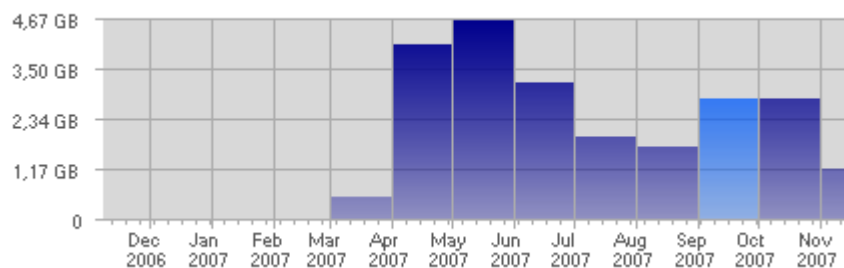

Traffic and Activity > Bandwidth

Report Description

Report Description: Bandwidth during the month of September 2007
 Report Range: Month of September 2007
 Report Scope: Historical Data

Historic Breakdown

Activity Breakdown

Date	Total Bandwidth	Average Bandwidth Historically	Change	Percent of Total Bandwidth
Sat Sep 1st, 2007	229,79 MB	115,43 MB	+229,79 MB ▲	7,97%
Sun Sep 2nd, 2007	9,81 MB	99,69 MB	+9,81 MB ▲	0,34%
Mon Sep 3rd, 2007	8,73 MB	79,03 MB	+8,73 MB ▲	0,30%
Tue Sep 4th, 2007	13,06 MB	92,13 MB	+13,06 MB ▲	0,45%
Wed Sep 5th, 2007	99,07 MB	97,57 MB	+99,07 MB ▲	3,44%
Thu Sep 6th, 2007	104,41 MB	90,00 MB	+104,41 MB ▲	3,62%
Fri Sep 7th, 2007	83,95 MB	139,89 MB	+83,95 MB ▲	2,91%
Sat Sep 8th, 2007	21,15 MB	115,43 MB	-208,64 MB ▼	0,73%
Sun Sep 9th, 2007	70,97 MB	99,69 MB	+61,16 MB ▲	2,46%
Mon Sep 10th, 2007	8,94 MB	79,03 MB	+211,10 KB ▲	0,31%
Tue Sep 11th, 2007	37,57 MB	92,13 MB	+24,50 MB ▲	1,30%
Wed Sep 12th, 2007	95,04 MB	97,57 MB	-4,03 MB ▼	3,30%
Thu Sep 13th, 2007	124,07 MB	90,00 MB	+19,66 MB ▲	4,30%
Fri Sep 14th, 2007	91,96 MB	139,89 MB	+8,01 MB ▲	3,19%
Sat Sep 15th, 2007	77,52 MB	115,43 MB	+56,37 MB ▲	2,69%
Sun Sep 16th, 2007	294,53 MB	99,69 MB	+223,56 MB ▲	10,21%
Mon Sep 17th, 2007	360,05 MB	79,03 MB	+351,12 MB ▲	12,49%
Tue Sep 18th, 2007	31,98 MB	92,13 MB	-5,58 MB ▼	1,11%
Wed Sep 19th, 2007	62,76 MB	97,57 MB	-32,28 MB ▼	2,18%
Thu Sep 20th, 2007	179,85 MB	90,00 MB	+55,78 MB ▲	6,24%
Fri Sep 21st, 2007	66,91 MB	139,89 MB	-25,05 MB ▼	2,32%
Sat Sep 22nd, 2007	25,71 MB	115,43 MB	-51,81 MB ▼	0,89%
Sun Sep 23rd, 2007	45,76 MB	99,69 MB	-248,77 MB ▼	1,59%
Mon Sep 24th, 2007	225,37 MB	79,03 MB	-134,69 MB ▼	7,82%
Tue Sep 25th, 2007	135,25 MB	92,13 MB	+103,27 MB ▲	4,69%
Wed Sep 26th, 2007	24,16 MB	97,57 MB	-38,59 MB ▼	0,84%
Thu Sep 27th, 2007	49,78 MB	90,00 MB	-130,07 MB ▼	1,73%
Fri Sep 28th, 2007	44,40 MB	139,89 MB	-22,51 MB ▼	1,54%