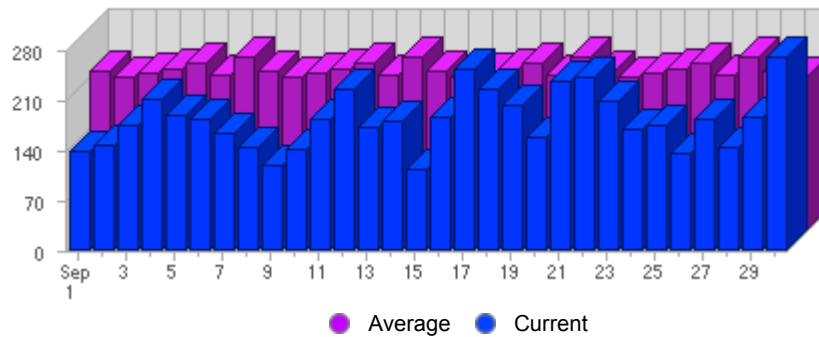

Traffic and Activity > Page Views

Report Description

Report Description: Page Views during the month of September 2007  
 Report Range: Month of September 2007  
 Report Scope: Historical Data

Historic Breakdown

Activity Breakdown

Date	Total Page Views	Average Page Views Historically	Change	Percent of Total Page Views
Sat Sep 1st, 2007	139	221,81	+139 ▲	2,55%
Sun Sep 2nd, 2007	148	214,97	+148 ▲	2,71%
Mon Sep 3rd, 2007	175	220,75	+175 ▲	3,21%
Tue Sep 4th, 2007	210	226,03	+210 ▲	3,85%
Wed Sep 5th, 2007	190	234,19	+190 ▲	3,48%
Thu Sep 6th, 2007	184	217,16	+184 ▲	3,37%
Fri Sep 7th, 2007	165	242,16	+165 ▲	3,02%
Sat Sep 8th, 2007	144	221,81	+5 ▲	2,64%
Sun Sep 9th, 2007	119	214,97	-29 ▼	2,18%
Mon Sep 10th, 2007	140	220,75	-35 ▼	2,57%
Tue Sep 11th, 2007	183	226,03	-27 ▼	3,35%
Wed Sep 12th, 2007	224	234,19	+34 ▲	4,10%
Thu Sep 13th, 2007	171	217,16	-13 ▼	3,13%
Fri Sep 14th, 2007	180	242,16	+15 ▲	3,30%
Sat Sep 15th, 2007	112	221,81	-32 ▼	2,05%
Sun Sep 16th, 2007	185	214,97	+66 ▲	3,39%
Mon Sep 17th, 2007	253	220,75	+113 ▲	4,64%
Tue Sep 18th, 2007	226	226,03	+43 ▲	4,14%
Wed Sep 19th, 2007	203	234,19	-21 ▼	3,72%
Thu Sep 20th, 2007	159	217,16	-12 ▼	2,91%
Fri Sep 21st, 2007	237	242,16	+57 ▲	4,34%
Sat Sep 22nd, 2007	242	221,81	+130 ▲	4,43%
Sun Sep 23rd, 2007	209	214,97	+24 ▲	3,83%
Mon Sep 24th, 2007	169	220,75	-84 ▼	3,10%
Tue Sep 25th, 2007	174	226,03	-52 ▼	3,19%
Wed Sep 26th, 2007	136	234,19	-67 ▼	2,49%
Thu Sep 27th, 2007	182	217,16	+23 ▲	3,33%
Fri Sep 28th, 2007	145	242,16	-92 ▼	2,66%

Sat Sep 29th, 2007	185	221,81	-57 ▼	3,39%
Sun Sep 30th, 2007	270	214,97	+61 ▲	4,95%
	5,459	6,073	-922 ▼	

Content created Tuesday, November 13, 2007 02:53:08 GMT 1:00  
LiveStats® .XSP V8.03 Copyright ©1996-2005 DeepMetrix® Corporation. All rights reserved.  
Licensed to Aruba S.p.A..