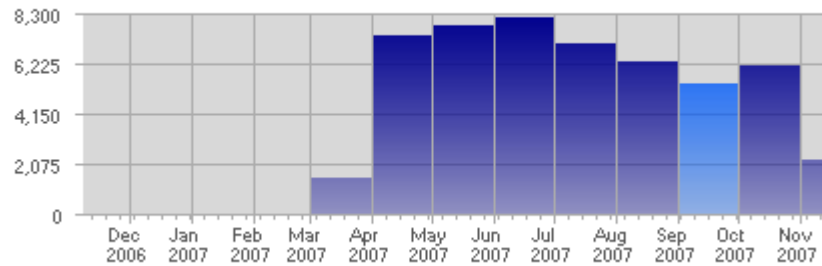

Traffic and Activity > Page Views

Report Description

Report Description: Page Views during the month of September 2007  
 Report Range: Month of September 2007  
 Report Scope: Historical Data

Historic Breakdown

Activity Breakdown

Date	Total Page Views	Average Page Views Historically	Change	Percent of Total Page Views
Sat Sep 1st, 2007	139	221,81	+139 ▲	2,55%
Sun Sep 2nd, 2007	148	214,97	+148 ▲	2,71%
Mon Sep 3rd, 2007	175	220,75	+175 ▲	3,21%
Tue Sep 4th, 2007	210	226,03	+210 ▲	3,85%
Wed Sep 5th, 2007	190	234,19	+190 ▲	3,48%
Thu Sep 6th, 2007	184	217,16	+184 ▲	3,37%
Fri Sep 7th, 2007	165	242,16	+165 ▲	3,02%
Sat Sep 8th, 2007	144	221,81	+5 ▲	2,64%
Sun Sep 9th, 2007	119	214,97	-29 ▼	2,18%
Mon Sep 10th, 2007	140	220,75	-35 ▼	2,57%
Tue Sep 11th, 2007	183	226,03	-27 ▼	3,35%
Wed Sep 12th, 2007	224	234,19	+34 ▲	4,10%
Thu Sep 13th, 2007	171	217,16	-13 ▼	3,13%
Fri Sep 14th, 2007	180	242,16	+15 ▲	3,30%
Sat Sep 15th, 2007	112	221,81	-32 ▼	2,05%
Sun Sep 16th, 2007	185	214,97	+66 ▲	3,39%
Mon Sep 17th, 2007	253	220,75	+113 ▲	4,64%
Tue Sep 18th, 2007	226	226,03	+43 ▲	4,14%
Wed Sep 19th, 2007	203	234,19	-21 ▼	3,72%
Thu Sep 20th, 2007	159	217,16	-12 ▼	2,91%
Fri Sep 21st, 2007	237	242,16	+57 ▲	4,34%
Sat Sep 22nd, 2007	242	221,81	+130 ▲	4,43%
Sun Sep 23rd, 2007	209	214,97	+24 ▲	3,83%
Mon Sep 24th, 2007	169	220,75	-84 ▼	3,10%
Tue Sep 25th, 2007	174	226,03	-52 ▼	3,19%
Wed Sep 26th, 2007	136	234,19	-67 ▼	2,49%
Thu Sep 27th, 2007	182	217,16	+23 ▲	3,33%
Fri Sep 28th, 2007	145	242,16	-92 ▼	2,66%

Sat Sep 29th, 2007	185	221,81	-57 ▼	3,39%
Sun Sep 30th, 2007	270	214,97	+61 ▲	4,95%
	5,459	6,073	-922 ▼	

Content created Tuesday, November 13, 2007 02:53:08 GMT 1:00  
LiveStats® .XSP V8.03 Copyright ©1996-2005 DeepMetrix® Corporation. All rights reserved.  
Licensed to Aruba S.p.A..