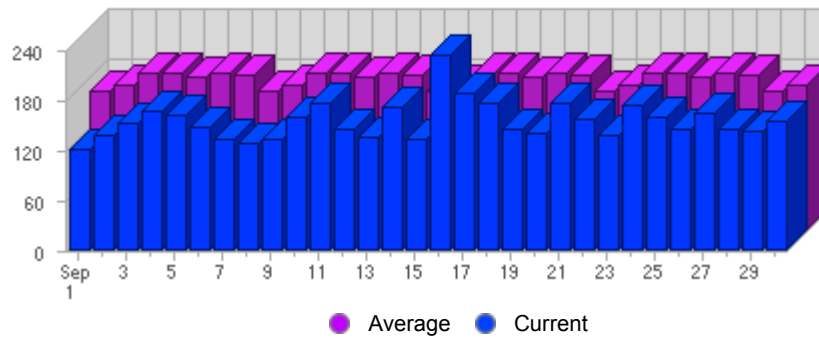

Traffic and Activity > Visits

Report Description

Report Description: Visits during the month of September 2007
 Report Range: Month of September 2007
 Report Scope: Historical Data

Historic Breakdown

Activity Breakdown

Date	Total Visits	Average Visits Historically	Change	Percent of Total Visits
Sat Sep 1st, 2007	122	165,88	+122 ▲	2,63%
Sun Sep 2nd, 2007	137	173,63	+137 ▲	2,95%
Mon Sep 3rd, 2007	153	188,66	+153 ▲	3,29%
Tue Sep 4th, 2007	166	187,72	+166 ▲	3,57%
Wed Sep 5th, 2007	162	183,78	+162 ▲	3,49%
Thu Sep 6th, 2007	148	187,56	+148 ▲	3,19%
Fri Sep 7th, 2007	134	185,13	+134 ▲	2,88%
Sat Sep 8th, 2007	128	165,88	+6 ▲	2,75%
Sun Sep 9th, 2007	134	173,63	-3 ▼	2,88%
Mon Sep 10th, 2007	159	188,66	+6 ▲	3,42%
Tue Sep 11th, 2007	177	187,72	+11 ▲	3,81%
Wed Sep 12th, 2007	145	183,78	-17 ▼	3,12%
Thu Sep 13th, 2007	135	187,56	-13 ▼	2,91%
Fri Sep 14th, 2007	171	185,13	+37 ▲	3,68%
Sat Sep 15th, 2007	133	165,88	+5 ▲	2,86%
Sun Sep 16th, 2007	234	173,63	+100 ▲	5,04%
Mon Sep 17th, 2007	188	188,66	+29 ▲	4,05%
Tue Sep 18th, 2007	177	187,72	0 ▬	3,81%
Wed Sep 19th, 2007	144	183,78	-1 ▼	3,10%
Thu Sep 20th, 2007	140	187,56	+5 ▲	3,01%
Fri Sep 21st, 2007	177	185,13	+6 ▲	3,81%
Sat Sep 22nd, 2007	158	165,88	+25 ▲	3,40%
Sun Sep 23rd, 2007	139	173,63	-95 ▼	2,99%
Mon Sep 24th, 2007	175	188,66	-13 ▼	3,77%
Tue Sep 25th, 2007	159	187,72	-18 ▼	3,42%
Wed Sep 26th, 2007	145	183,78	+1 ▲	3,12%
Thu Sep 27th, 2007	165	187,56	+25 ▲	3,55%
Fri Sep 28th, 2007	144	185,13	-33 ▼	3,10%

Sat Sep 29th, 2007	143	165,88	-15 ▼	3,08%
Sun Sep 30th, 2007	155	173,63	+16 ▲	3,34%
	4,647	3,704	-368 ▼	

Content created Tuesday, November 13, 2007 02:52:18 GMT 1:00
LiveStats® .XSP V8.03 Copyright ©1996-2005 DeepMetric® Corporation. All rights reserved.
Licensed to Aruba S.p.A..