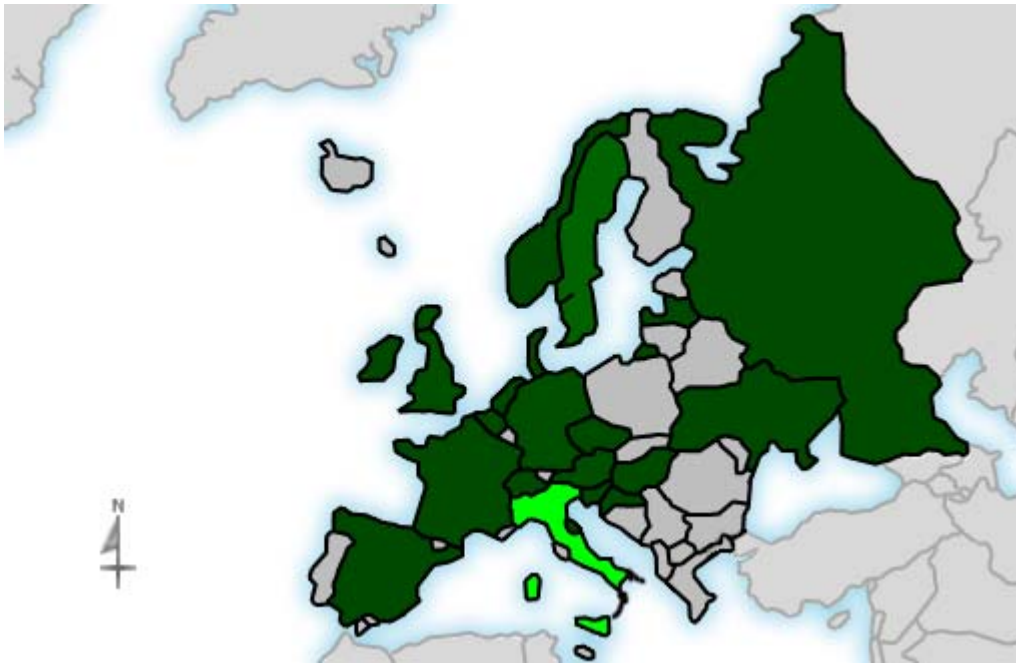

Geographic Info > **European Country****Report Description**

Report Description: European Countries that Visitors came from during the month of October 2007
Report Range: Month of October 2007
Report Scope: Historical Data
List Size: 21 of 21

Map**Activity Breakdown**

#	Flag	Country	Total Visits	Average Visits Historically	Change	Percent of Visits
1.		Italy	596	429.00	+33 ▲	75,83%
2.		Sweden	93	113,75	-52 ▼	11,83%
3.		United Kingdom	22	18,75	+13 ▲	2,80%
4.		Germany	19	31,13	-12 ▼	2,42%
5.		Austria	10	3,50	+6 ▲	1,27%
6.		France	9	8,57	+6 ▲	1,15%
7.		Russia	7	4,71	+2 ▲	0,89%
8.		Belgium	5	1,80	+4 ▲	0,64%
9.		Switzerland	4	8,88	-2 ▼	0,51%
10.		Czech Republic	3	7.00	-10 ▼	0,38%
11.		Slovenia	3	-	+3 ▲	0,38%