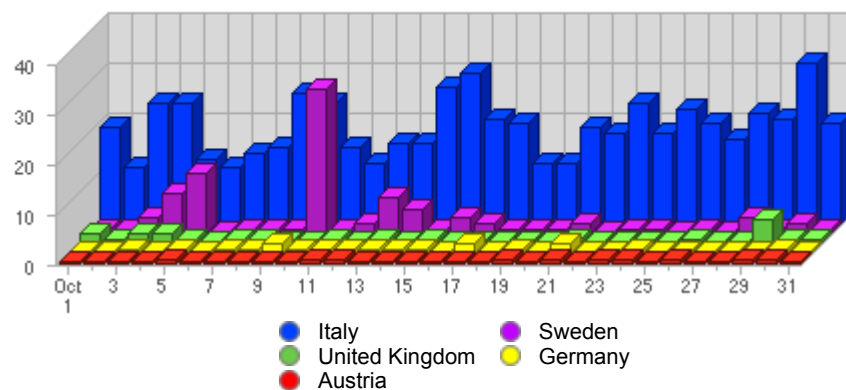

Geographic Info > **European Country****Report Description**

Report Description: European Countries that Visitors came from during the month of October 2007
Report Range: Month of October 2007
Report Scope: Historical Data
List Size: 21 of 21

Map**Activity Breakdown**

#	Flag	Country	Total Visits	Average Visits Historically	Change	Percent of Visits
1.		Italy	596	429.00	+33 ▲	75,83%
2.		Sweden	93	113,75	-52 ▼	11,83%
3.		United Kingdom	22	18,75	+13 ▲	2,80%
4.		Germany	19	31,13	-12 ▼	2,42%
5.		Austria	10	3,50	+6 ▲	1,27%
6.		France	9	8,57	+6 ▲	1,15%
7.		Russia	7	4,71	+2 ▲	0,89%
8.		Belgium	5	1,80	+4 ▲	0,64%
9.		Switzerland	4	8,88	-2 ▼	0,51%
10.		Czech Republic	3	7.00	-10 ▼	0,38%
11.		Slovenia	3	-	+3 ▲	0,38%

12.		Hungary	3	3,17	+1 ▲	0,38%
13.		Ukraine	2	1,60	-1 ▼	0,25%
14.		Netherlands	2	6,17	-2 ▼	0,25%
15.		Spain	2	3,50	+1 ▲	0,25%
16.		Croatia	1	-	+1 ▲	0,13%
17.		San Marino	1	0,50	+1 ▲	0,13%
18.		Ireland	1	1,00	+1 ▲	0,13%
19.		Norway	1	1,00	0 ▬	0,13%
20.		Denmark	1	-	-1 ▼	0,13%
21.		Latvia	1	3,00	+1 ▲	0,13%
			786	645	-19 ▼	