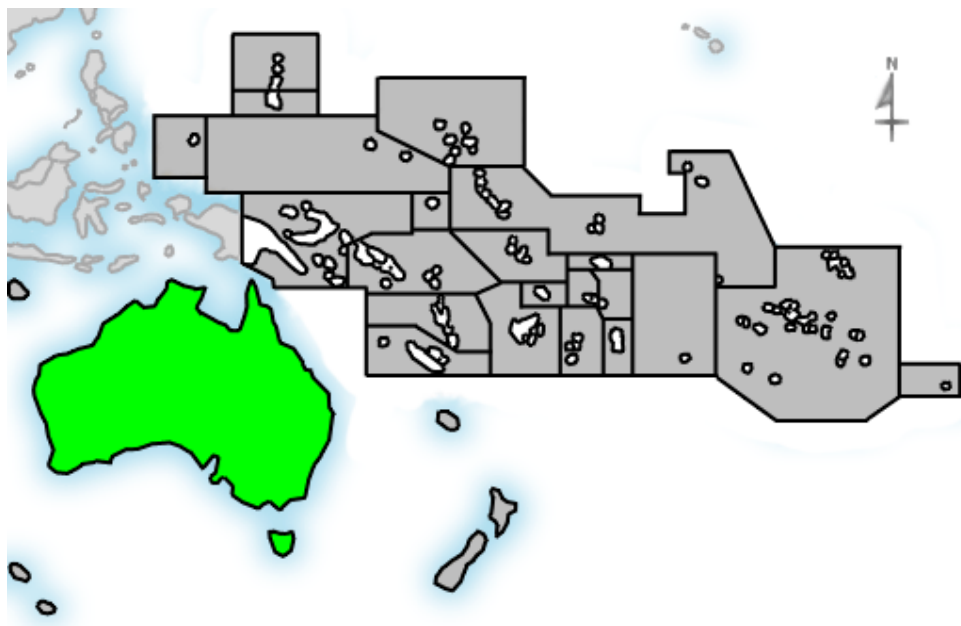

Geographic Info > **Oceanic Country****Report Description**

Report Description: Oceanic Countries that Visitors came from during the month of October 2007
Report Range: Month of October 2007
Report Scope: Historical Data
List Size: 1 of 1

Map**Activity Breakdown**

#	Flag	Country	Total Visits	Average Visits Historically	Change	Percent of Visits
1.		Australia	2	3,67	-7 ▼	100.00%
			2	4	-7 ▼	

Content created Tuesday, November 13, 2007 03:04:58 GMT 1:00
 LiveStats® .XSP V8.03 Copyright ©1996-2005 DeepMetrix® Corporation. All rights reserved.
 Licensed to Aruba S.p.A..