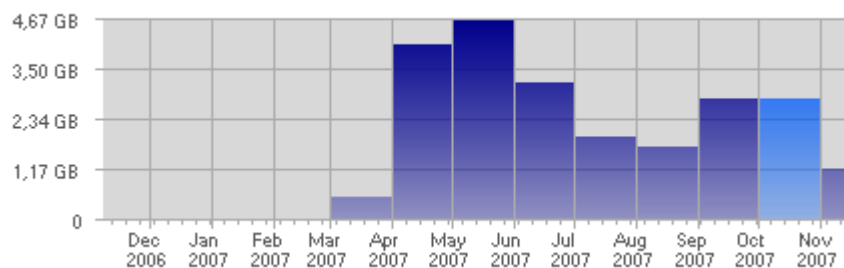

Traffic and Activity > Bandwidth

Report Description

Report Description: Bandwidth during the month of October 2007
 Report Range: Month of October 2007
 Report Scope: Historical Data

Historic Breakdown

Activity Breakdown

Date	Total Bandwidth	Average Bandwidth Historically	Change	Percent of Total Bandwidth
Mon Oct 1st, 2007	18,94 MB	79,03 MB	+18,94 MB ▲	0,65%
Tue Oct 2nd, 2007	43,64 MB	92,13 MB	+43,64 MB ▲	1,50%
Wed Oct 3rd, 2007	71,85 MB	97,57 MB	+71,85 MB ▲	2,47%
Thu Oct 4th, 2007	166,66 MB	90,00 MB	+166,66 MB ▲	5,73%
Fri Oct 5th, 2007	63,02 MB	139,89 MB	+63,02 MB ▲	2,17%
Sat Oct 6th, 2007	69,59 MB	115,43 MB	+69,59 MB ▲	2,39%
Sun Oct 7th, 2007	17,97 MB	99,69 MB	-66,11 MB ▼	0,62%
Mon Oct 8th, 2007	20,86 MB	79,03 MB	+1,92 MB ▲	0,72%
Tue Oct 9th, 2007	198,33 MB	92,13 MB	+154,68 MB ▲	6,82%
Wed Oct 10th, 2007	39,67 MB	97,57 MB	-32,19 MB ▼	1,36%
Thu Oct 11th, 2007	56,66 MB	90,00 MB	-110,01 MB ▼	1,95%
Fri Oct 12th, 2007	435,19 MB	139,89 MB	+372,18 MB ▲	14,96%
Sat Oct 13th, 2007	82,24 MB	115,43 MB	+12,65 MB ▲	2,83%
Sun Oct 14th, 2007	21,41 MB	99,69 MB	+3,44 MB ▲	0,74%
Mon Oct 15th, 2007	59,99 MB	79,03 MB	+39,13 MB ▲	2,06%
Tue Oct 16th, 2007	90,25 MB	92,13 MB	-108,08 MB ▼	3,10%
Wed Oct 17th, 2007	71,72 MB	97,57 MB	+32,05 MB ▲	2,47%
Thu Oct 18th, 2007	148,48 MB	90,00 MB	+91,82 MB ▲	5,11%
Fri Oct 19th, 2007	58,72 MB	139,89 MB	-376,47 MB ▼	2,02%
Sat Oct 20th, 2007	49,35 MB	115,43 MB	-32,89 MB ▼	1,70%
Sun Oct 21st, 2007	38,00 MB	99,69 MB	+16,59 MB ▲	1,31%
Mon Oct 22nd, 2007	23,17 MB	79,03 MB	-36,81 MB ▼	0,80%
Tue Oct 23rd, 2007	65,64 MB	92,13 MB	-24,61 MB ▼	2,26%
Wed Oct 24th, 2007	68,78 MB	97,57 MB	-2,93 MB ▼	2,37%
Thu Oct 25th, 2007	46,00 MB	90,00 MB	-102,47 MB ▼	1,58%
Fri Oct 26th, 2007	504,68 MB	139,89 MB	+445,95 MB ▲	17,35%
Sat Oct 27th, 2007	65,89 MB	115,43 MB	+16,53 MB ▲	2,27%
Sun Oct 28th, 2007	114,28 MB	99,69 MB	+76,28 MB ▲	3,93%