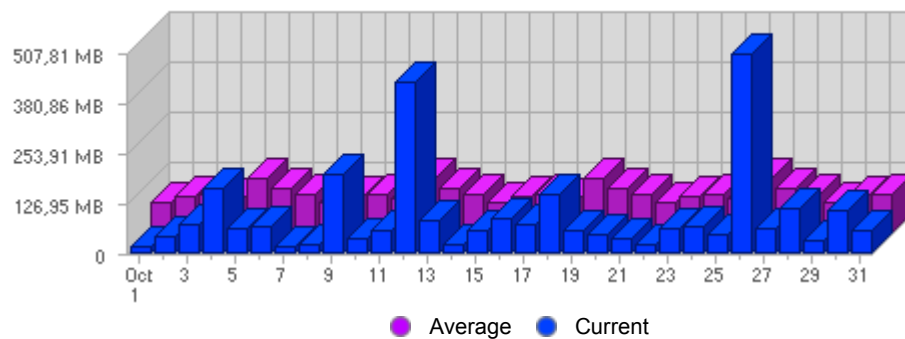

Traffic and Activity > Bandwidth

Report Description

Report Description: Bandwidth during the month of October 2007
 Report Range: Month of October 2007
 Report Scope: Historical Data

Historic Breakdown

Activity Breakdown

Date	Total Bandwidth	Average Bandwidth Historically	Change	Percent of Total Bandwidth
Mon Oct 1st, 2007	18,94 MB	79,03 MB	+18,94 MB ▲	0,65%
Tue Oct 2nd, 2007	43,64 MB	92,13 MB	+43,64 MB ▲	1,50%
Wed Oct 3rd, 2007	71,85 MB	97,57 MB	+71,85 MB ▲	2,47%
Thu Oct 4th, 2007	166,66 MB	90,00 MB	+166,66 MB ▲	5,73%
Fri Oct 5th, 2007	63,02 MB	139,89 MB	+63,02 MB ▲	2,17%
Sat Oct 6th, 2007	69,59 MB	115,43 MB	+69,59 MB ▲	2,39%
Sun Oct 7th, 2007	17,97 MB	99,69 MB	-66,11 MB ▼	0,62%
Mon Oct 8th, 2007	20,86 MB	79,03 MB	+1,92 MB ▲	0,72%
Tue Oct 9th, 2007	198,33 MB	92,13 MB	+154,68 MB ▲	6,82%
Wed Oct 10th, 2007	39,67 MB	97,57 MB	-32,19 MB ▼	1,36%
Thu Oct 11th, 2007	56,66 MB	90,00 MB	-110,01 MB ▼	1,95%
Fri Oct 12th, 2007	435,19 MB	139,89 MB	+372,18 MB ▲	14,96%
Sat Oct 13th, 2007	82,24 MB	115,43 MB	+12,65 MB ▲	2,83%
Sun Oct 14th, 2007	21,41 MB	99,69 MB	+3,44 MB ▲	0,74%
Mon Oct 15th, 2007	59,99 MB	79,03 MB	+39,13 MB ▲	2,06%
Tue Oct 16th, 2007	90,25 MB	92,13 MB	-108,08 MB ▼	3,10%
Wed Oct 17th, 2007	71,72 MB	97,57 MB	+32,05 MB ▲	2,47%
Thu Oct 18th, 2007	148,48 MB	90,00 MB	+91,82 MB ▲	5,11%
Fri Oct 19th, 2007	58,72 MB	139,89 MB	-376,47 MB ▼	2,02%
Sat Oct 20th, 2007	49,35 MB	115,43 MB	-32,89 MB ▼	1,70%
Sun Oct 21st, 2007	38,00 MB	99,69 MB	+16,59 MB ▲	1,31%
Mon Oct 22nd, 2007	23,17 MB	79,03 MB	-36,81 MB ▼	0,80%
Tue Oct 23rd, 2007	65,64 MB	92,13 MB	-24,61 MB ▼	2,26%
Wed Oct 24th, 2007	68,78 MB	97,57 MB	-2,93 MB ▼	2,37%
Thu Oct 25th, 2007	46,00 MB	90,00 MB	-102,47 MB ▼	1,58%
Fri Oct 26th, 2007	504,68 MB	139,89 MB	+445,95 MB ▲	17,35%
Sat Oct 27th, 2007	65,89 MB	115,43 MB	+16,53 MB ▲	2,27%
Sun Oct 28th, 2007	114,28 MB	99,69 MB	+76,28 MB ▲	3,93%