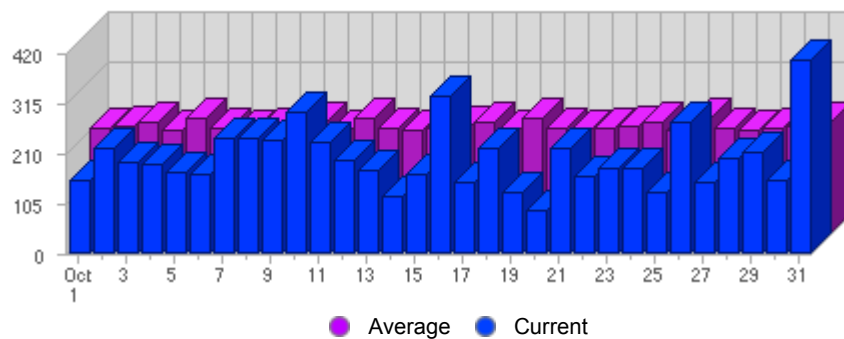

Traffic and Activity > Page Views

Report Description

Report Description: Page Views during the month of October 2007
 Report Range: Month of October 2007
 Report Scope: Historical Data

Historic Breakdown

Activity Breakdown

| Date | Total Page Views | Average Page Views Historically | Change | Percent of Total Page Views |
|--------------------|------------------|---------------------------------|--------|-----------------------------|
| Mon Oct 1st, 2007 | 154 | 220,75 | +154 ▲ | 2,50% |
| Tue Oct 2nd, 2007 | 221 | 226,03 | +221 ▲ | 3,58% |
| Wed Oct 3rd, 2007 | 191 | 234,19 | +191 ▲ | 3,10% |
| Thu Oct 4th, 2007 | 187 | 217,16 | +187 ▲ | 3,03% |
| Fri Oct 5th, 2007 | 170 | 242,16 | +170 ▲ | 2,76% |
| Sat Oct 6th, 2007 | 166 | 221,81 | +166 ▲ | 2,69% |
| Sun Oct 7th, 2007 | 242 | 214,97 | -28 ▼ | 3,92% |
| Mon Oct 8th, 2007 | 240 | 220,75 | +86 ▲ | 3,89% |
| Tue Oct 9th, 2007 | 238 | 226,03 | +17 ▲ | 3,86% |
| Wed Oct 10th, 2007 | 295 | 234,19 | +104 ▲ | 4,78% |
| Thu Oct 11th, 2007 | 232 | 217,16 | +45 ▲ | 3,76% |
| Fri Oct 12th, 2007 | 197 | 242,16 | +27 ▲ | 3,19% |
| Sat Oct 13th, 2007 | 173 | 221,81 | +7 ▲ | 2,80% |
| Sun Oct 14th, 2007 | 119 | 214,97 | -123 ▼ | 1,93% |
| Mon Oct 15th, 2007 | 165 | 220,75 | -75 ▼ | 2,67% |
| Tue Oct 16th, 2007 | 329 | 226,03 | +91 ▲ | 5,33% |
| Wed Oct 17th, 2007 | 151 | 234,19 | -144 ▼ | 2,45% |
| Thu Oct 18th, 2007 | 222 | 217,16 | -10 ▼ | 3,60% |
| Fri Oct 19th, 2007 | 127 | 242,16 | -70 ▼ | 2,06% |
| Sat Oct 20th, 2007 | 89 | 221,81 | -84 ▼ | 1,44% |
| Sun Oct 21st, 2007 | 221 | 214,97 | +102 ▲ | 3,58% |
| Mon Oct 22nd, 2007 | 163 | 220,75 | -2 ▼ | 2,64% |
| Tue Oct 23rd, 2007 | 179 | 226,03 | -150 ▼ | 2,90% |
| Wed Oct 24th, 2007 | 178 | 234,19 | +27 ▲ | 2,88% |
| Thu Oct 25th, 2007 | 128 | 217,16 | -94 ▼ | 2,07% |
| Fri Oct 26th, 2007 | 273 | 242,16 | +146 ▲ | 4,42% |
| Sat Oct 27th, 2007 | 151 | 221,81 | +62 ▲ | 2,45% |
| Sun Oct 28th, 2007 | 200 | 214,97 | -21 ▼ | 3,24% |