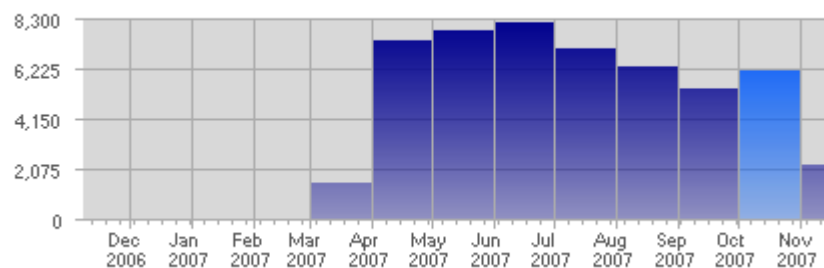

Traffic and Activity > Page Views

Report Description

Report Description: Page Views during the month of October 2007
 Report Range: Month of October 2007
 Report Scope: Historical Data

Historic Breakdown

Activity Breakdown

| Date | Total Page Views | Average Page Views Historically | Change | Percent of Total Page Views |
|--------------------|------------------|---------------------------------|--------|-----------------------------|
| Mon Oct 1st, 2007 | 154 | 220,75 | +154 ▲ | 2,50% |
| Tue Oct 2nd, 2007 | 221 | 226,03 | +221 ▲ | 3,58% |
| Wed Oct 3rd, 2007 | 191 | 234,19 | +191 ▲ | 3,10% |
| Thu Oct 4th, 2007 | 187 | 217,16 | +187 ▲ | 3,03% |
| Fri Oct 5th, 2007 | 170 | 242,16 | +170 ▲ | 2,76% |
| Sat Oct 6th, 2007 | 166 | 221,81 | +166 ▲ | 2,69% |
| Sun Oct 7th, 2007 | 242 | 214,97 | -28 ▼ | 3,92% |
| Mon Oct 8th, 2007 | 240 | 220,75 | +86 ▲ | 3,89% |
| Tue Oct 9th, 2007 | 238 | 226,03 | +17 ▲ | 3,86% |
| Wed Oct 10th, 2007 | 295 | 234,19 | +104 ▲ | 4,78% |
| Thu Oct 11th, 2007 | 232 | 217,16 | +45 ▲ | 3,76% |
| Fri Oct 12th, 2007 | 197 | 242,16 | +27 ▲ | 3,19% |
| Sat Oct 13th, 2007 | 173 | 221,81 | +7 ▲ | 2,80% |
| Sun Oct 14th, 2007 | 119 | 214,97 | -123 ▼ | 1,93% |
| Mon Oct 15th, 2007 | 165 | 220,75 | -75 ▼ | 2,67% |
| Tue Oct 16th, 2007 | 329 | 226,03 | +91 ▲ | 5,33% |
| Wed Oct 17th, 2007 | 151 | 234,19 | -144 ▼ | 2,45% |
| Thu Oct 18th, 2007 | 222 | 217,16 | -10 ▼ | 3,60% |
| Fri Oct 19th, 2007 | 127 | 242,16 | -70 ▼ | 2,06% |
| Sat Oct 20th, 2007 | 89 | 221,81 | -84 ▼ | 1,44% |
| Sun Oct 21st, 2007 | 221 | 214,97 | +102 ▲ | 3,58% |
| Mon Oct 22nd, 2007 | 163 | 220,75 | -2 ▼ | 2,64% |
| Tue Oct 23rd, 2007 | 179 | 226,03 | -150 ▼ | 2,90% |
| Wed Oct 24th, 2007 | 178 | 234,19 | +27 ▲ | 2,88% |
| Thu Oct 25th, 2007 | 128 | 217,16 | -94 ▼ | 2,07% |
| Fri Oct 26th, 2007 | 273 | 242,16 | +146 ▲ | 4,42% |
| Sat Oct 27th, 2007 | 151 | 221,81 | +62 ▲ | 2,45% |
| Sun Oct 28th, 2007 | 200 | 214,97 | -21 ▼ | 3,24% |