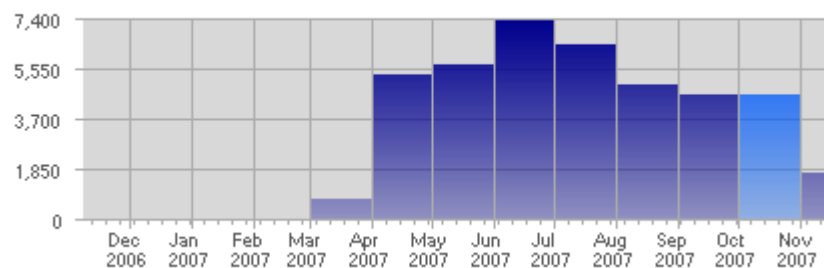

Traffic and Activity > Visits

Report Description

Report Description: Visits during the month of October 2007
 Report Range: Month of October 2007
 Report Scope: Historical Data

Historic Breakdown

Activity Breakdown

Date	Total Visits	Average Visits Historically	Change	Percent of Total Visits
Mon Oct 1st, 2007	157	188,66	+157 ▲	3,42%
Tue Oct 2nd, 2007	175	187,72	+175 ▲	3,81%
Wed Oct 3rd, 2007	198	183,78	+198 ▲	4,31%
Thu Oct 4th, 2007	174	187,56	+174 ▲	3,79%
Fri Oct 5th, 2007	177	185,13	+177 ▲	3,85%
Sat Oct 6th, 2007	132	165,88	+132 ▲	2,87%
Sun Oct 7th, 2007	132	173,63	-23 ▼	2,87%
Mon Oct 8th, 2007	174	188,66	+17 ▲	3,79%
Tue Oct 9th, 2007	176	187,72	+1 ▲	3,83%
Wed Oct 10th, 2007	196	183,78	-2 ▼	4,27%
Thu Oct 11th, 2007	150	187,56	-24 ▼	3,26%
Fri Oct 12th, 2007	167	185,13	-10 ▼	3,63%
Sat Oct 13th, 2007	157	165,88	+25 ▲	3,42%
Sun Oct 14th, 2007	129	173,63	-3 ▼	2,81%
Mon Oct 15th, 2007	155	188,66	-19 ▼	3,37%
Tue Oct 16th, 2007	158	187,72	-18 ▼	3,44%
Wed Oct 17th, 2007	111	183,78	-85 ▼	2,42%
Thu Oct 18th, 2007	125	187,56	-25 ▼	2,72%
Fri Oct 19th, 2007	122	185,13	-45 ▼	2,66%
Sat Oct 20th, 2007	92	165,88	-65 ▼	2,00%
Sun Oct 21st, 2007	144	173,63	+15 ▲	3,13%
Mon Oct 22nd, 2007	110	188,66	-45 ▼	2,39%
Tue Oct 23rd, 2007	120	187,72	-38 ▼	2,61%
Wed Oct 24th, 2007	140	183,78	+29 ▲	3,05%
Thu Oct 25th, 2007	138	187,56	+13 ▲	3,00%
Fri Oct 26th, 2007	145	185,13	+23 ▲	3,16%
Sat Oct 27th, 2007	138	165,88	+46 ▲	3,00%
Sun Oct 28th, 2007	155	173,63	+11 ▲	3,37%