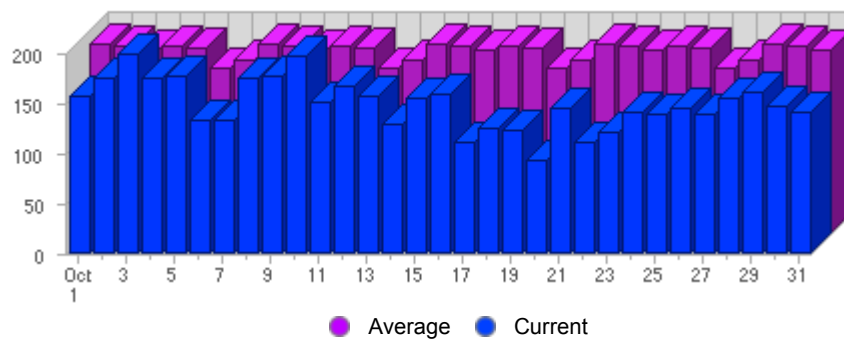

Traffic and Activity > Visits

Report Description

Report Description: Visits during the month of October 2007
 Report Range: Month of October 2007
 Report Scope: Historical Data

Historic Breakdown

Activity Breakdown

Date	Total Visits	Average Visits Historically	Change	Percent of Total Visits
Mon Oct 1st, 2007	157	188,66	+157 ▲	3,42%
Tue Oct 2nd, 2007	175	187,72	+175 ▲	3,81%
Wed Oct 3rd, 2007	198	183,78	+198 ▲	4,31%
Thu Oct 4th, 2007	174	187,56	+174 ▲	3,79%
Fri Oct 5th, 2007	177	185,13	+177 ▲	3,85%
Sat Oct 6th, 2007	132	165,88	+132 ▲	2,87%
Sun Oct 7th, 2007	132	173,63	-23 ▼	2,87%
Mon Oct 8th, 2007	174	188,66	+17 ▲	3,79%
Tue Oct 9th, 2007	176	187,72	+1 ▲	3,83%
Wed Oct 10th, 2007	196	183,78	-2 ▼	4,27%
Thu Oct 11th, 2007	150	187,56	-24 ▼	3,26%
Fri Oct 12th, 2007	167	185,13	-10 ▼	3,63%
Sat Oct 13th, 2007	157	165,88	+25 ▲	3,42%
Sun Oct 14th, 2007	129	173,63	-3 ▼	2,81%
Mon Oct 15th, 2007	155	188,66	-19 ▼	3,37%
Tue Oct 16th, 2007	158	187,72	-18 ▼	3,44%
Wed Oct 17th, 2007	111	183,78	-85 ▼	2,42%
Thu Oct 18th, 2007	125	187,56	-25 ▼	2,72%
Fri Oct 19th, 2007	122	185,13	-45 ▼	2,66%
Sat Oct 20th, 2007	92	165,88	-65 ▼	2,00%
Sun Oct 21st, 2007	144	173,63	+15 ▲	3,13%
Mon Oct 22nd, 2007	110	188,66	-45 ▼	2,39%
Tue Oct 23rd, 2007	120	187,72	-38 ▼	2,61%
Wed Oct 24th, 2007	140	183,78	+29 ▲	3,05%
Thu Oct 25th, 2007	138	187,56	+13 ▲	3,00%
Fri Oct 26th, 2007	145	185,13	+23 ▲	3,16%
Sat Oct 27th, 2007	138	165,88	+46 ▲	3,00%
Sun Oct 28th, 2007	155	173,63	+11 ▲	3,37%

Mon Oct 29th, 2007	161	188,66	+51 ▲	3,50%
Tue Oct 30th, 2007	146	187,72	+26 ▲	3,18%
Wed Oct 31st, 2007	141	183,78	+1 ▲	3,07%
	4,595	3,704	-52 ▼	

Content created Tuesday, November 13, 2007 02:59:46 GMT 1:00
LiveStats® .XSP V8.03 Copyright ©1996-2005 DeepMetrix® Corporation. All rights reserved.
Licensed to Aruba S.p.A..