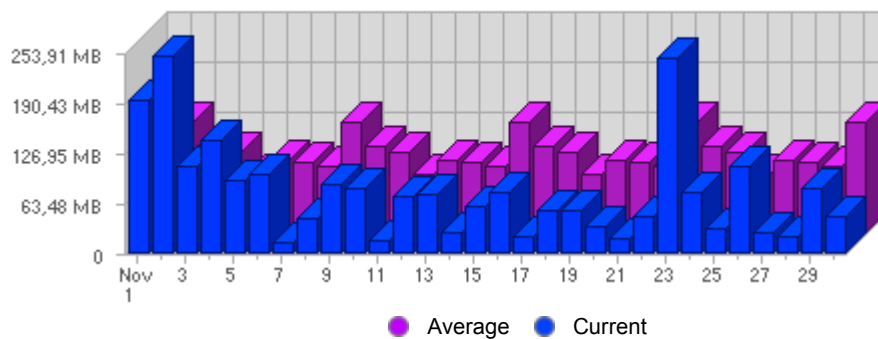

Traffic and Activity > Bandwidth

Report Description

Report Description: Bandwidth during the month of November 2007
 Report Range: Month of November 2007
 Report Scope: Historical Data

Historic Breakdown

Activity Breakdown

Date	Total Bandwidth	Average Bandwidth Historically	Change	Percent of Total Bandwidth
Thu Nov 1st, 2007	195,18 MB	86,25 MB	+195,18 MB ▲	8,38%
Fri Nov 2nd, 2007	251,00 MB	140,88 MB	+251,00 MB ▲	10,78%
Sat Nov 3rd, 2007	110,31 MB	109,87 MB	+110,31 MB ▲	4,74%
Sun Nov 4th, 2007	142,81 MB	103,20 MB	+28,53 MB ▲	6,13%
Mon Nov 5th, 2007	91,50 MB	74,65 MB	+59,76 MB ▲	3,93%
Tue Nov 6th, 2007	100,49 MB	92,50 MB	-8,50 MB ▼	4,32%
Wed Nov 7th, 2007	14,80 MB	91,11 MB	-42,11 MB ▼	0,64%
Thu Nov 8th, 2007	45,55 MB	86,25 MB	-149,63 MB ▼	1,96%
Fri Nov 9th, 2007	87,80 MB	140,88 MB	-163,20 MB ▼	3,77%
Sat Nov 10th, 2007	81,48 MB	109,87 MB	-28,82 MB ▼	3,50%
Sun Nov 11th, 2007	16,86 MB	103,20 MB	-125,95 MB ▼	0,72%
Mon Nov 12th, 2007	73,49 MB	74,65 MB	-18,01 MB ▼	3,16%
Tue Nov 13th, 2007	75,98 MB	92,50 MB	-24,52 MB ▼	3,26%
Wed Nov 14th, 2007	27,36 MB	91,11 MB	+12,56 MB ▲	1,18%
Thu Nov 15th, 2007	60,69 MB	86,25 MB	+15,13 MB ▲	2,61%
Fri Nov 16th, 2007	78,53 MB	140,88 MB	-9,28 MB ▼	3,37%
Sat Nov 17th, 2007	22,07 MB	109,87 MB	-59,41 MB ▼	0,95%
Sun Nov 18th, 2007	53,95 MB	103,20 MB	+37,09 MB ▲	2,32%
Mon Nov 19th, 2007	53,68 MB	74,65 MB	-19,81 MB ▼	2,31%
Tue Nov 20th, 2007	35,40 MB	92,50 MB	-40,57 MB ▼	1,52%
Wed Nov 21st, 2007	18,43 MB	91,11 MB	-8,93 MB ▼	0,79%
Thu Nov 22nd, 2007	47,23 MB	86,25 MB	-13,46 MB ▼	2,03%
Fri Nov 23rd, 2007	246,46 MB	140,88 MB	+167,93 MB ▲	10,58%
Sat Nov 24th, 2007	76,64 MB	109,87 MB	+54,57 MB ▲	3,29%
Sun Nov 25th, 2007	32,15 MB	103,20 MB	-21,80 MB ▼	1,38%
Mon Nov 26th, 2007	111,11 MB	74,65 MB	+57,43 MB ▲	4,77%
Tue Nov 27th, 2007	25,82 MB	92,50 MB	-9,58 MB ▼	1,11%
Wed Nov 28th, 2007	22,24 MB	91,11 MB	+3,82 MB ▲	0,96%