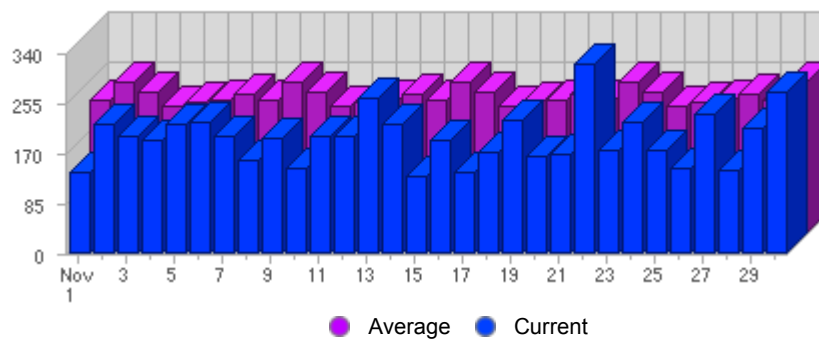

Traffic and Activity > Page Views

Report Description

Report Description: Page Views during the month of November 2007  
 Report Range: Month of November 2007  
 Report Scope: Historical Data

Historic Breakdown

Activity Breakdown

Date	Total Page Views	Average Page Views Historically	Change	Percent of Total Page Views
Thu Nov 1st, 2007	138	224,77	+138 ▲	2,35%
Fri Nov 2nd, 2007	218	256,49	+218 ▲	3,72%
Sat Nov 3rd, 2007	198	240,05	+198 ▲	3,38%
Sun Nov 4th, 2007	192	217,00	-8 ▼	3,27%
Mon Nov 5th, 2007	218	223,82	+7 ▲	3,72%
Tue Nov 6th, 2007	222	227,08	+70 ▲	3,79%
Wed Nov 7th, 2007	198	236,15	-209 ▼	3,38%
Thu Nov 8th, 2007	159	224,77	+21 ▲	2,71%
Fri Nov 9th, 2007	197	256,49	-21 ▼	3,36%
Sat Nov 10th, 2007	145	240,05	-53 ▼	2,47%
Sun Nov 11th, 2007	198	217,00	+6 ▲	3,38%
Mon Nov 12th, 2007	200	223,82	-18 ▼	3,41%
Tue Nov 13th, 2007	262	227,08	+40 ▲	4,47%
Wed Nov 14th, 2007	220	236,15	+22 ▲	3,75%
Thu Nov 15th, 2007	131	224,77	-28 ▼	2,23%
Fri Nov 16th, 2007	193	256,49	-4 ▼	3,29%
Sat Nov 17th, 2007	139	240,05	-6 ▼	2,37%
Sun Nov 18th, 2007	171	217,00	-27 ▼	2,92%
Mon Nov 19th, 2007	226	223,82	+26 ▲	3,85%
Tue Nov 20th, 2007	166	227,08	-96 ▼	2,83%
Wed Nov 21st, 2007	169	236,15	-51 ▼	2,88%
Thu Nov 22nd, 2007	321	224,77	+190 ▲	5,47%
Fri Nov 23rd, 2007	175	256,49	-18 ▼	2,98%
Sat Nov 24th, 2007	224	240,05	+85 ▲	3,82%
Sun Nov 25th, 2007	175	217,00	+4 ▲	2,98%
Mon Nov 26th, 2007	146	223,82	-80 ▼	2,49%
Tue Nov 27th, 2007	237	227,08	+71 ▲	4,04%
Wed Nov 28th, 2007	142	236,15	-27 ▼	2,42%

Thu Nov 29th, 2007	212	224,77	-109 ▼	3,61%
Fri Nov 30th, 2007	274	256,49	+99 ▲	4,67%
	5,866	6,401	-305 ▼	

Content created Tuesday, January 1, 2008 13:37:55 GMT 1:00  
LiveStats® .XSP V8.03 Copyright ©1996-2005 DeepMetrix® Corporation. All rights reserved.  
Licensed to Aruba S.p.A..