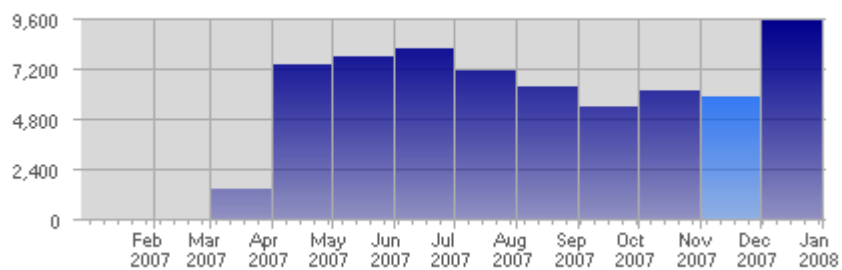

Traffic and Activity > Page Views

Report Description

Report Description: Page Views during the month of November 2007  
 Report Range: Month of November 2007  
 Report Scope: Historical Data

Historic Breakdown

Activity Breakdown

Date	Total Page Views	Average Page Views Historically	Change	Percent of Total Page Views
Thu Nov 1st, 2007	138	224,77	+138 ▲	2,35%
Fri Nov 2nd, 2007	218	256,49	+218 ▲	3,72%
Sat Nov 3rd, 2007	198	240,05	+198 ▲	3,38%
Sun Nov 4th, 2007	192	217,00	-8 ▼	3,27%
Mon Nov 5th, 2007	218	223,82	+7 ▲	3,72%
Tue Nov 6th, 2007	222	227,08	+70 ▲	3,79%
Wed Nov 7th, 2007	198	236,15	-209 ▼	3,38%
Thu Nov 8th, 2007	159	224,77	+21 ▲	2,71%
Fri Nov 9th, 2007	197	256,49	-21 ▼	3,36%
Sat Nov 10th, 2007	145	240,05	-53 ▼	2,47%
Sun Nov 11th, 2007	198	217,00	+6 ▲	3,38%
Mon Nov 12th, 2007	200	223,82	-18 ▼	3,41%
Tue Nov 13th, 2007	262	227,08	+40 ▲	4,47%
Wed Nov 14th, 2007	220	236,15	+22 ▲	3,75%
Thu Nov 15th, 2007	131	224,77	-28 ▼	2,23%
Fri Nov 16th, 2007	193	256,49	-4 ▼	3,29%
Sat Nov 17th, 2007	139	240,05	-6 ▼	2,37%
Sun Nov 18th, 2007	171	217,00	-27 ▼	2,92%
Mon Nov 19th, 2007	226	223,82	+26 ▲	3,85%
Tue Nov 20th, 2007	166	227,08	-96 ▼	2,83%
Wed Nov 21st, 2007	169	236,15	-51 ▼	2,88%
Thu Nov 22nd, 2007	321	224,77	+190 ▲	5,47%
Fri Nov 23rd, 2007	175	256,49	-18 ▼	2,98%
Sat Nov 24th, 2007	224	240,05	+85 ▲	3,82%
Sun Nov 25th, 2007	175	217,00	+4 ▲	2,98%
Mon Nov 26th, 2007	146	223,82	-80 ▼	2,49%
Tue Nov 27th, 2007	237	227,08	+71 ▲	4,04%
Wed Nov 28th, 2007	142	236,15	-27 ▼	2,42%