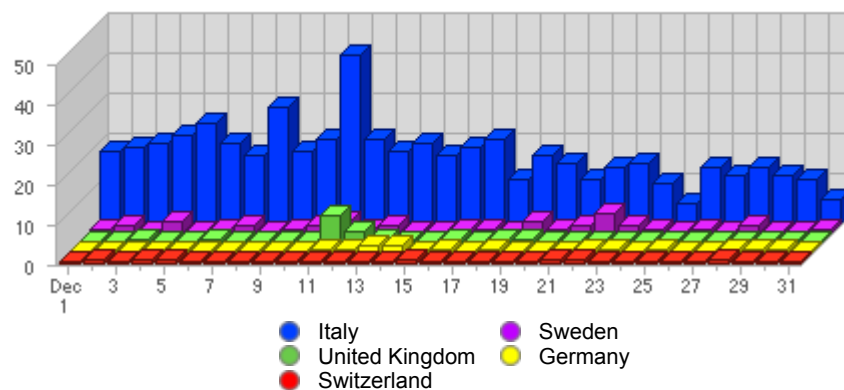

Geographic Info > **European Country****Report Description**

Report Description: European Countries that Visitors came from during the month of December 2007
Report Range: Month of December 2007
Report Scope: Historical Data
List Size: 23 of 23

Map**Activity Breakdown**

#	Flag	Country	Total Visits	Average Visits Historically	Change	Percent of Visits
1.		Italy	534	449,33	-78 ▼	81,40%
2.		Sweden	38	105,67	-3 ▼	5,79%
3.		United Kingdom	16	18,33	+1 ▲	2,44%
4.		Germany	14	28,80	-11 ▼	2,13%
5.		Switzerland	7	8,67	0 ▬	1,07%
6.		Poland	6	6,25	+5 ▲	0,92%
7.		Austria	6	4,29	-3 ▼	0,92%
8.		Netherlands	5	5,00	+4 ▲	0,76%
9.		Spain	4	3,71	-1 ▼	0,61%
10.		Russia	3	5,00	-4 ▼	0,46%
11.		Ireland	3	1,00	+3 ▲	0,46%