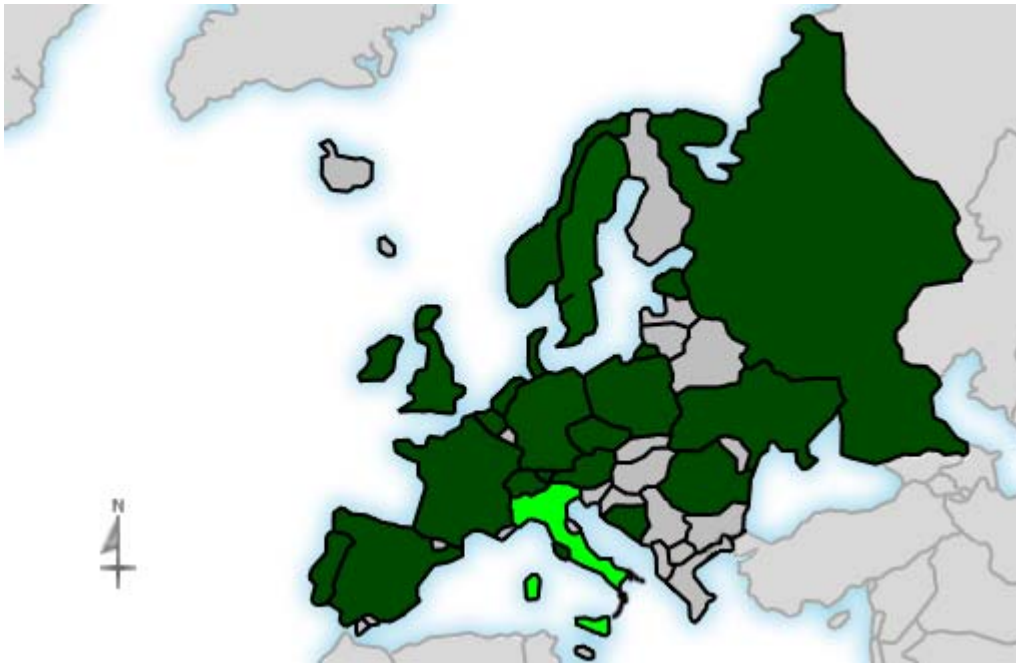

Geographic Info > **European Country****Report Description**

Report Description: European Countries that Visitors came from during the month of December 2007
Report Range: Month of December 2007
Report Scope: Historical Data
List Size: 23 of 23

Map**Activity Breakdown**

#	Flag	Country	Total Visits	Average Visits Historically	Change	Percent of Visits
1.		Italy	534	449,33	-78 ▼	81,40%
2.		Sweden	38	105,67	-3 ▼	5,79%
3.		United Kingdom	16	18,33	+1 ▲	2,44%
4.		Germany	14	28,80	-11 ▼	2,13%
5.		Switzerland	7	8,67	0 ▬	1,07%
6.		Poland	6	6,25	+5 ▲	0,92%
7.		Austria	6	4,29	-3 ▼	0,92%
8.		Netherlands	5	5,00	+4 ▲	0,76%
9.		Spain	4	3,71	-1 ▼	0,61%
10.		Russia	3	5,00	-4 ▼	0,46%
11.		Ireland	3	1,00	+3 ▲	0,46%