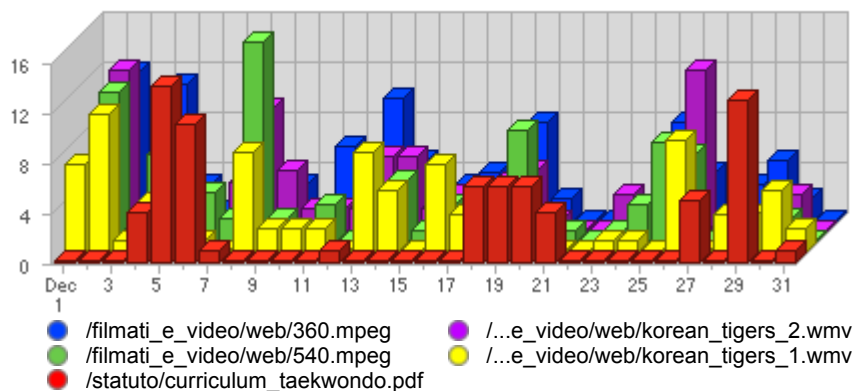

Pages and Content > Media & Downloads

Report Description

Report Description: Downloads during the month of December 2007
 Report Range: Month of December 2007
 Report Scope: Historical Data
 List Size: 100 of 218

Activity Breakdown

#	File	Total Downloads	Average Downloads Historically	Change	Percent of Downloads
1.	/filmati_e_video/web/360.mpeg	108	86,44	+6 ▲	5,09%
2.	/filmati_e_video/web/korean_tigers_2.wmv	105	198,00	+36 ▲	4,95%
3.	/filmati_e_video/web/540.mpeg	103	93,33	+11 ▲	4,85%
4.	/filmati_e_video/web/korean_tigers_1.wmv	98	94,44	+4 ▲	4,62%
5.	/statuto/curriculum_taekwondo.pdf	72	30,50	+15 ▲	3,39%
6.	/filmati_e_video/web/cristiana_corsi_selezioni_olimpiche.wmv	59	75,67	+6 ▲	2,78%
7.	/filmati_e_video/20060429/filmati/26_rotture_tenuta.mpg	47	49,56	+4 ▲	2,21%
8.	/filmati_e_video/mattia_web_dsl.wmv	45	37,56	+8 ▲	2,12%