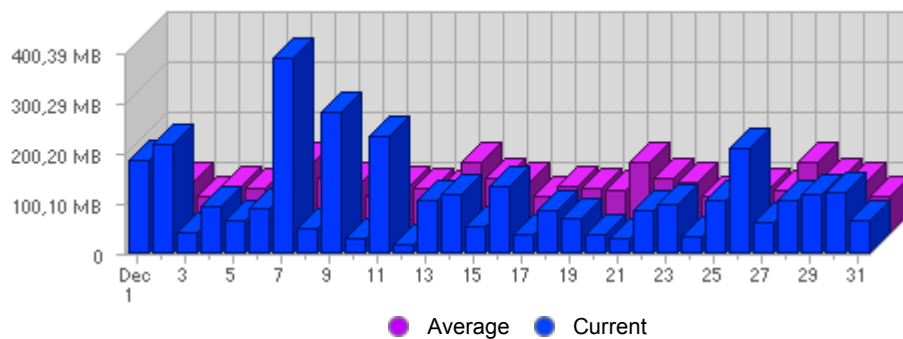

Traffic and Activity > Bandwidth

Report Description

Report Description: Bandwidth during the month of December 2007
 Report Range: Month of December 2007
 Report Scope: Historical Data

Historic Breakdown

Activity Breakdown

Date	Total Bandwidth	Average Bandwidth Historically	Change	Percent of Total Bandwidth
Sat Dec 1st, 2007	185,41 MB	109,87 MB	+185,41 MB ▲	5,49%
Sun Dec 2nd, 2007	218,62 MB	103,20 MB	+218,62 MB ▲	6,47%
Mon Dec 3rd, 2007	41,84 MB	74,65 MB	+41,84 MB ▲	1,24%
Tue Dec 4th, 2007	94,97 MB	92,50 MB	+94,97 MB ▲	2,81%
Wed Dec 5th, 2007	65,67 MB	91,11 MB	+65,67 MB ▲	1,94%
Thu Dec 6th, 2007	88,09 MB	86,25 MB	+88,09 MB ▲	2,61%
Fri Dec 7th, 2007	391,41 MB	140,88 MB	+391,41 MB ▲	11,58%
Sat Dec 8th, 2007	50,32 MB	109,87 MB	-135,10 MB ▼	1,49%
Sun Dec 9th, 2007	280,43 MB	103,20 MB	+61,81 MB ▲	8,30%
Mon Dec 10th, 2007	30,22 MB	74,65 MB	-11,62 MB ▼	0,89%
Tue Dec 11th, 2007	232,81 MB	92,50 MB	+137,84 MB ▲	6,89%
Wed Dec 12th, 2007	18,40 MB	91,11 MB	-47,28 MB ▼	0,54%
Thu Dec 13th, 2007	104,76 MB	86,25 MB	+16,67 MB ▲	3,10%
Fri Dec 14th, 2007	117,99 MB	140,88 MB	-273,42 MB ▼	3,49%
Sat Dec 15th, 2007	54,57 MB	109,87 MB	+4,25 MB ▲	1,61%
Sun Dec 16th, 2007	134,01 MB	103,20 MB	-146,42 MB ▼	3,97%
Mon Dec 17th, 2007	39,67 MB	74,65 MB	+9,45 MB ▲	1,17%
Tue Dec 18th, 2007	86,68 MB	92,50 MB	-146,13 MB ▼	2,56%
Wed Dec 19th, 2007	69,87 MB	91,11 MB	+51,47 MB ▲	2,07%
Thu Dec 20th, 2007	38,15 MB	86,25 MB	-66,61 MB ▼	1,13%
Fri Dec 21st, 2007	28,97 MB	140,88 MB	-89,02 MB ▼	0,86%
Sat Dec 22nd, 2007	85,00 MB	109,87 MB	+30,44 MB ▲	2,52%
Sun Dec 23rd, 2007	98,68 MB	103,20 MB	-35,33 MB ▼	2,92%
Mon Dec 24th, 2007	32,40 MB	74,65 MB	-7,27 MB ▼	0,96%
Tue Dec 25th, 2007	107,57 MB	92,50 MB	+20,90 MB ▲	3,18%
Wed Dec 26th, 2007	209,42 MB	91,11 MB	+139,55 MB ▲	6,20%
Thu Dec 27th, 2007	62,68 MB	86,25 MB	+24,54 MB ▲	1,86%
Fri Dec 28th, 2007	106,22 MB	140,88 MB	+77,25 MB ▲	3,14%