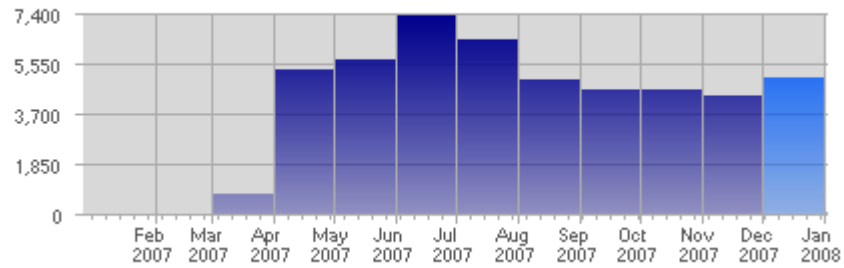

Traffic and Activity > Visits

Report Description

Report Description: Visits during the month of December 2007
 Report Range: Month of December 2007
 Report Scope: Historical Data

Historic Breakdown

Activity Breakdown

Date	Total Visits	Average Visits Historically	Change	Percent of Total Visits
Sat Dec 1st, 2007	138	163,44	+138 ▲	2,74%
Sun Dec 2nd, 2007	173	170,87	+173 ▲	3,43%
Mon Dec 3rd, 2007	193	183,36	+193 ▲	3,83%
Tue Dec 4th, 2007	131	182,23	+131 ▲	2,60%
Wed Dec 5th, 2007	120	176,74	+120 ▲	2,38%
Thu Dec 6th, 2007	166	182,97	+166 ▲	3,29%
Fri Dec 7th, 2007	119	179,28	+119 ▲	2,36%
Sat Dec 8th, 2007	140	163,44	+2 ▲	2,78%
Sun Dec 9th, 2007	141	170,87	-32 ▼	2,80%
Mon Dec 10th, 2007	139	183,36	-54 ▼	2,76%
Tue Dec 11th, 2007	182	182,23	+51 ▲	3,61%
Wed Dec 12th, 2007	153	176,74	+33 ▲	3,03%
Thu Dec 13th, 2007	154	182,97	-12 ▼	3,05%
Fri Dec 14th, 2007	161	179,28	+42 ▲	3,19%
Sat Dec 15th, 2007	134	163,44	-6 ▼	2,66%
Sun Dec 16th, 2007	220	170,87	+79 ▲	4,36%
Mon Dec 17th, 2007	201	183,36	+62 ▲	3,98%
Tue Dec 18th, 2007	204	182,23	+22 ▲	4,04%
Wed Dec 19th, 2007	168	176,74	+15 ▲	3,33%
Thu Dec 20th, 2007	163	182,97	+9 ▲	3,23%
Fri Dec 21st, 2007	151	179,28	-10 ▼	2,99%
Sat Dec 22nd, 2007	167	163,44	+33 ▲	3,31%
Sun Dec 23rd, 2007	144	170,87	-76 ▼	2,85%
Mon Dec 24th, 2007	160	183,36	-41 ▼	3,17%
Tue Dec 25th, 2007	135	182,23	-69 ▼	2,68%
Wed Dec 26th, 2007	147	176,74	-21 ▼	2,91%
Thu Dec 27th, 2007	167	182,97	+4 ▲	3,31%
Fri Dec 28th, 2007	183	179,28	+32 ▲	3,63%