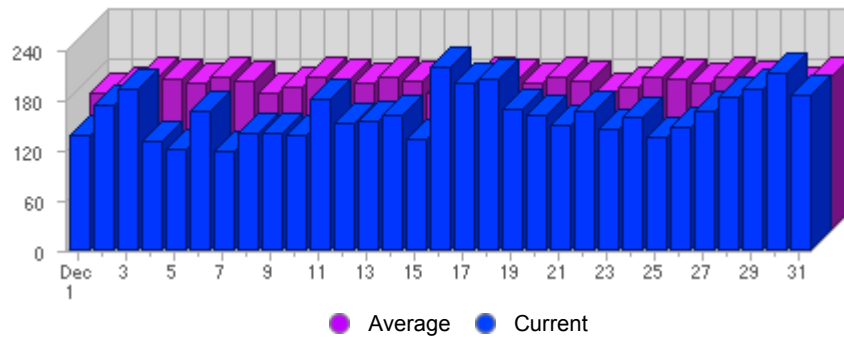

Traffic and Activity > Visits

Report Description

Report Description: Visits during the month of December 2007
 Report Range: Month of December 2007
 Report Scope: Historical Data

Historic Breakdown

Activity Breakdown

Date	Total Visits	Average Visits Historically	Change	Percent of Total Visits
Sat Dec 1st, 2007	138	163,44	+138 ▲	2,74%
Sun Dec 2nd, 2007	173	170,87	+173 ▲	3,43%
Mon Dec 3rd, 2007	193	183,36	+193 ▲	3,83%
Tue Dec 4th, 2007	131	182,23	+131 ▲	2,60%
Wed Dec 5th, 2007	120	176,74	+120 ▲	2,38%
Thu Dec 6th, 2007	166	182,97	+166 ▲	3,29%
Fri Dec 7th, 2007	119	179,28	+119 ▲	2,36%
Sat Dec 8th, 2007	140	163,44	+2 ▲	2,78%
Sun Dec 9th, 2007	141	170,87	-32 ▼	2,80%
Mon Dec 10th, 2007	139	183,36	-54 ▼	2,76%
Tue Dec 11th, 2007	182	182,23	+51 ▲	3,61%
Wed Dec 12th, 2007	153	176,74	+33 ▲	3,03%
Thu Dec 13th, 2007	154	182,97	-12 ▼	3,05%
Fri Dec 14th, 2007	161	179,28	+42 ▲	3,19%
Sat Dec 15th, 2007	134	163,44	-6 ▼	2,66%
Sun Dec 16th, 2007	220	170,87	+79 ▲	4,36%
Mon Dec 17th, 2007	201	183,36	+62 ▲	3,98%
Tue Dec 18th, 2007	204	182,23	+22 ▲	4,04%
Wed Dec 19th, 2007	168	176,74	+15 ▲	3,33%
Thu Dec 20th, 2007	163	182,97	+9 ▲	3,23%
Fri Dec 21st, 2007	151	179,28	-10 ▼	2,99%
Sat Dec 22nd, 2007	167	163,44	+33 ▲	3,31%
Sun Dec 23rd, 2007	144	170,87	-76 ▼	2,85%
Mon Dec 24th, 2007	160	183,36	-41 ▼	3,17%
Tue Dec 25th, 2007	135	182,23	-69 ▼	2,68%
Wed Dec 26th, 2007	147	176,74	-21 ▼	2,91%
Thu Dec 27th, 2007	167	182,97	+4 ▲	3,31%
Fri Dec 28th, 2007	183	179,28	+32 ▲	3,63%

Sat Dec 29th, 2007	193	163,44	+26 ▲	3,83%
Sun Dec 30th, 2007	212	170,87	+68 ▲	4,20%
Mon Dec 31st, 2007	186	183,36	+26 ▲	3,69%
	5,045	3,704	+614 ▲	

Content created Tuesday, January 1, 2008 13:53:47 GMT 1:00
LiveStats® .XSP V8.03 Copyright ©1996-2005 DeepMetrix® Corporation. All rights reserved.
Licensed to Aruba S.p.A..