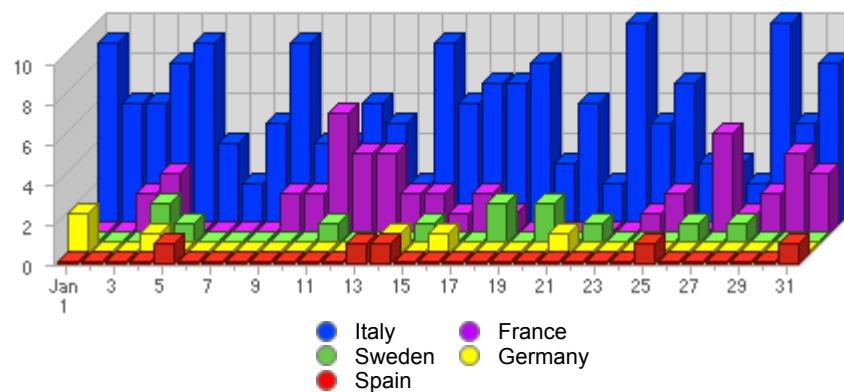

Geographic Info > **European Country****Report Description**

Report Description: European Countries that Visitors came from during the month of January 2007
Report Range: Month of January 2007
Report Scope: Historical Data
List Size: 9 of 9

Map**Activity Breakdown**

#	Flag	Country	Total Visits	Average Visits Historically	Change	Percent of Visits
1.		Italy	180	132,18	+78 ▲	69,50%
2.		France	49	56,91	+4 ▲	18,92%
3.		Sweden	12	31,46	+7 ▲	4,63%
4.		Germany	6	3,50	+4 ▲	2,32%
5.		Spain	5	4,38	+2 ▲	1,93%
6.		Switzerland	4	2,00	+3 ▲	1,54%
7.		Finland	1	0,50	+1 ▲	0,39%
8.		United Kingdom	1	2,00	+1 ▲	0,39%
9.		Norway	1	0,50	+1 ▲	0,39%
			259	233	+95 ▲	