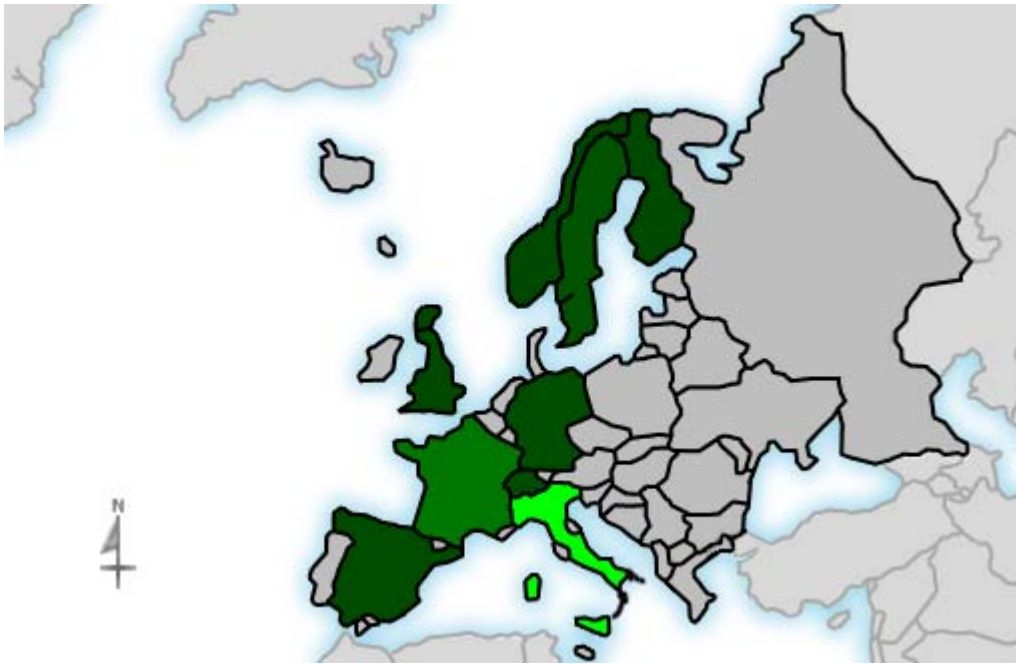

Geographic Info > **European Country****Report Description**

Report Description: European Countries that Visitors came from during the month of January 2007
Report Range: Month of January 2007
Report Scope: Historical Data
List Size: 9 of 9

Map**Activity Breakdown**

#	Flag	Country	Total Visits	Average Visits Historically	Change	Percent of Visits
1.		Italy	180	132,18	+78 ▲	69,50%
2.		France	49	56,91	+4 ▲	18,92%
3.		Sweden	12	31,46	+7 ▲	4,63%
4.		Germany	6	3,50	+4 ▲	2,32%
5.		Spain	5	4,38	+2 ▲	1,93%
6.		Switzerland	4	2,00	+3 ▲	1,54%
7.		Finland	1	0,50	+1 ▲	0,39%
8.		United Kingdom	1	2,00	+1 ▲	0,39%
9.		Norway	1	0,50	+1 ▲	0,39%
			259	233	+95 ▲	