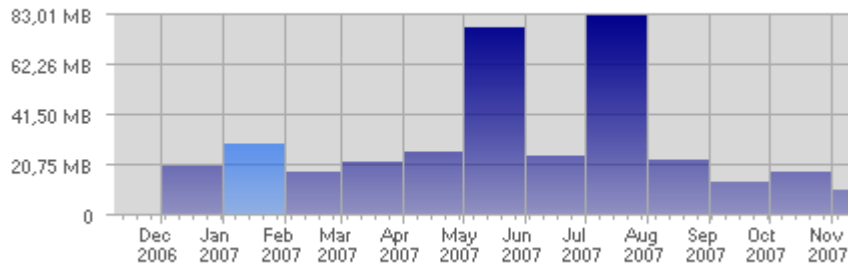

Traffic and Activity > Bandwidth

Report Description

Report Description: Bandwidth during the month of January 2007  
 Report Range: Month of January 2007  
 Report Scope: Historical Data

Historic Breakdown

Activity Breakdown

Date	Total Bandwidth	Average Bandwidth Historically	Change	Percent of Total Bandwidth
Mon Jan 1st, 2007	1,05 MB	2,08 MB	+1,05 MB ▲	3,59%
Tue Jan 2nd, 2007	718,00 KB	802,75 KB	+718,00 KB ▲	2,39%
Wed Jan 3rd, 2007	983,90 KB	816,49 KB	+983,90 KB ▲	3,28%
Thu Jan 4th, 2007	610,80 KB	788,81 KB	+610,80 KB ▲	2,03%
Fri Jan 5th, 2007	1,09 MB	752,14 KB	+1,09 MB ▲	3,72%
Sat Jan 6th, 2007	1,13 MB	577,91 KB	+1,13 MB ▲	3,85%
Sun Jan 7th, 2007	971,10 KB	1,91 MB	+166,20 KB ▲	3,23%
Mon Jan 8th, 2007	1,10 MB	2,08 MB	+52,50 KB ▲	3,76%
Tue Jan 9th, 2007	645,40 KB	802,75 KB	-72,60 KB ▼	2,15%
Wed Jan 10th, 2007	1,05 MB	816,49 KB	+95,40 KB ▲	3,59%
Thu Jan 11th, 2007	532,10 KB	788,81 KB	-78,70 KB ▼	1,77%
Fri Jan 12th, 2007	1,74 MB	752,14 KB	+666,00 KB ▲	5,94%
Sat Jan 13th, 2007	854,40 KB	577,91 KB	-302,60 KB ▼	2,85%
Sun Jan 14th, 2007	1,34 MB	1,91 MB	+404,30 KB ▲	4,58%
Mon Jan 15th, 2007	808,60 KB	2,08 MB	-320,60 KB ▼	2,69%
Tue Jan 16th, 2007	740,20 KB	802,75 KB	+94,80 KB ▲	2,47%
Wed Jan 17th, 2007	973,20 KB	816,49 KB	-106,10 KB ▼	3,24%
Thu Jan 18th, 2007	1,23 MB	788,81 KB	+731,80 KB ▲	4,21%
Fri Jan 19th, 2007	672,30 KB	752,14 KB	-1,08 MB ▼	2,24%
Sat Jan 20th, 2007	622,30 KB	577,91 KB	-232,10 KB ▼	2,07%
Sun Jan 21st, 2007	611,30 KB	1,91 MB	-764,10 KB ▼	2,04%
Mon Jan 22nd, 2007	234,00 KB	2,08 MB	-574,60 KB ▼	0,78%
Tue Jan 23rd, 2007	1015,80 KB	802,75 KB	+275,60 KB ▲	3,38%
Wed Jan 24th, 2007	805,20 KB	816,49 KB	-168,00 KB ▼	2,68%
Thu Jan 25th, 2007	1,34 MB	788,81 KB	+112,50 KB ▲	4,58%
Fri Jan 26th, 2007	823,80 KB	752,14 KB	+151,50 KB ▲	2,74%
Sat Jan 27th, 2007	723,60 KB	577,91 KB	+101,30 KB ▲	2,41%
Sun Jan 28th, 2007	2,30 MB	1,91 MB	+1,70 MB ▲	7,83%