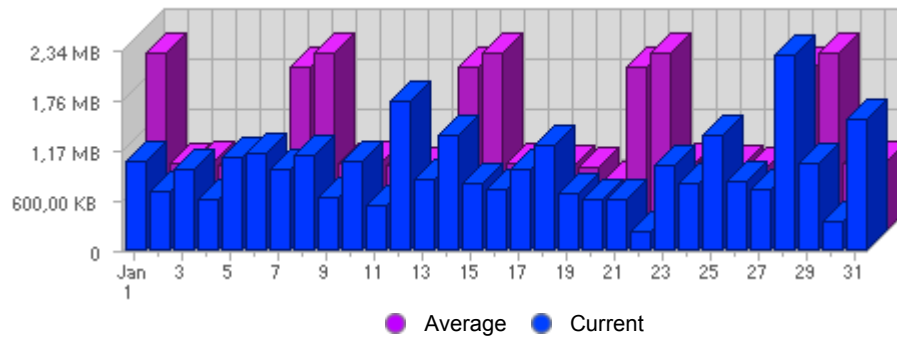

Traffic and Activity > Bandwidth

Report Description

Report Description: Bandwidth during the month of January 2007  
 Report Range: Month of January 2007  
 Report Scope: Historical Data

Historic Breakdown

Activity Breakdown

Date	Total Bandwidth	Average Bandwidth Historically	Change	Percent of Total Bandwidth
Mon Jan 1st, 2007	1,05 MB	2,08 MB	+1,05 MB ▲	3,59%
Tue Jan 2nd, 2007	718,00 KB	802,75 KB	+718,00 KB ▲	2,39%
Wed Jan 3rd, 2007	983,90 KB	816,49 KB	+983,90 KB ▲	3,28%
Thu Jan 4th, 2007	610,80 KB	788,81 KB	+610,80 KB ▲	2,03%
Fri Jan 5th, 2007	1,09 MB	752,14 KB	+1,09 MB ▲	3,72%
Sat Jan 6th, 2007	1,13 MB	577,91 KB	+1,13 MB ▲	3,85%
Sun Jan 7th, 2007	971,10 KB	1,91 MB	+166,20 KB ▲	3,23%
Mon Jan 8th, 2007	1,10 MB	2,08 MB	+52,50 KB ▲	3,76%
Tue Jan 9th, 2007	645,40 KB	802,75 KB	-72,60 KB ▼	2,15%
Wed Jan 10th, 2007	1,05 MB	816,49 KB	+95,40 KB ▲	3,59%
Thu Jan 11th, 2007	532,10 KB	788,81 KB	-78,70 KB ▼	1,77%
Fri Jan 12th, 2007	1,74 MB	752,14 KB	+666,00 KB ▲	5,94%
Sat Jan 13th, 2007	854,40 KB	577,91 KB	-302,60 KB ▼	2,85%
Sun Jan 14th, 2007	1,34 MB	1,91 MB	+404,30 KB ▲	4,58%
Mon Jan 15th, 2007	808,60 KB	2,08 MB	-320,60 KB ▼	2,69%
Tue Jan 16th, 2007	740,20 KB	802,75 KB	+94,80 KB ▲	2,47%
Wed Jan 17th, 2007	973,20 KB	816,49 KB	-106,10 KB ▼	3,24%
Thu Jan 18th, 2007	1,23 MB	788,81 KB	+731,80 KB ▲	4,21%
Fri Jan 19th, 2007	672,30 KB	752,14 KB	-1,08 MB ▼	2,24%
Sat Jan 20th, 2007	622,30 KB	577,91 KB	-232,10 KB ▼	2,07%
Sun Jan 21st, 2007	611,30 KB	1,91 MB	-764,10 KB ▼	2,04%
Mon Jan 22nd, 2007	234,00 KB	2,08 MB	-574,60 KB ▼	0,78%
Tue Jan 23rd, 2007	1015,80 KB	802,75 KB	+275,60 KB ▲	3,38%
Wed Jan 24th, 2007	805,20 KB	816,49 KB	-168,00 KB ▼	2,68%
Thu Jan 25th, 2007	1,34 MB	788,81 KB	+112,50 KB ▲	4,58%
Fri Jan 26th, 2007	823,80 KB	752,14 KB	+151,50 KB ▲	2,74%
Sat Jan 27th, 2007	723,60 KB	577,91 KB	+101,30 KB ▲	2,41%
Sun Jan 28th, 2007	2,30 MB	1,91 MB	+1,70 MB ▲	7,83%