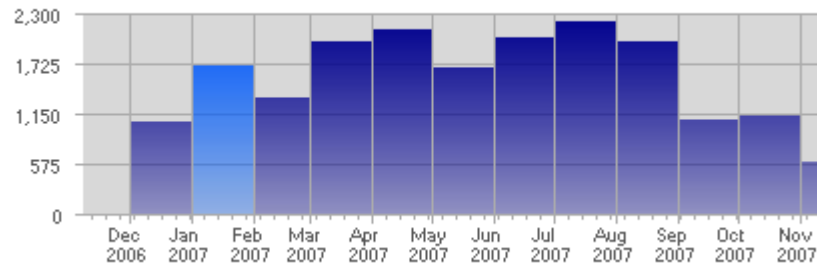

Traffic and Activity > Page Views

Report Description

Report Description: Page Views during the month of January 2007
 Report Range: Month of January 2007
 Report Scope: Historical Data

Historic Breakdown

Activity Breakdown

Date	Total Page Views	Average Page Views Historically	Change	Percent of Total Page Views
Mon Jan 1st, 2007	56	69,66	+56 ▲	3,28%
Tue Jan 2nd, 2007	37	55,75	+37 ▲	2,17%
Wed Jan 3rd, 2007	26	63,79	+26 ▲	1,53%
Thu Jan 4th, 2007	32	60,49	+32 ▲	1,88%
Fri Jan 5th, 2007	32	57,53	+32 ▲	1,88%
Sat Jan 6th, 2007	69	42,26	+69 ▲	4,05%
Sun Jan 7th, 2007	42	46,09	+16 ▲	2,46%
Mon Jan 8th, 2007	63	69,66	+7 ▲	3,70%
Tue Jan 9th, 2007	34	55,75	-3 ▼	1,99%
Wed Jan 10th, 2007	35	63,79	+9 ▲	2,05%
Thu Jan 11th, 2007	27	60,49	-5 ▼	1,58%
Fri Jan 12th, 2007	91	57,53	+59 ▲	5,34%
Sat Jan 13th, 2007	14	42,26	-55 ▼	0,82%
Sun Jan 14th, 2007	22	46,09	-20 ▼	1,29%
Mon Jan 15th, 2007	44	69,66	-19 ▼	2,58%
Tue Jan 16th, 2007	52	55,75	+18 ▲	3,05%
Wed Jan 17th, 2007	50	63,79	+15 ▲	2,93%
Thu Jan 18th, 2007	113	60,49	+86 ▲	6,63%
Fri Jan 19th, 2007	52	57,53	-39 ▼	3,05%
Sat Jan 20th, 2007	36	42,26	+22 ▲	2,11%
Sun Jan 21st, 2007	45	46,09	+23 ▲	2,64%
Mon Jan 22nd, 2007	27	69,66	-17 ▼	1,58%
Tue Jan 23rd, 2007	75	55,75	+23 ▲	4,40%
Wed Jan 24th, 2007	76	63,79	+26 ▲	4,46%
Thu Jan 25th, 2007	74	60,49	-39 ▼	4,34%
Fri Jan 26th, 2007	44	57,53	-8 ▼	2,58%
Sat Jan 27th, 2007	76	42,26	+40 ▲	4,46%
Sun Jan 28th, 2007	147	46,09	+102 ▲	8,62%