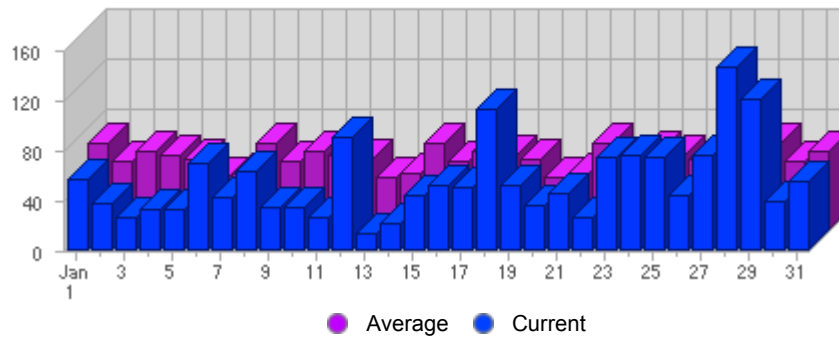

Traffic and Activity > Page Views

Report Description

Report Description: Page Views during the month of January 2007
 Report Range: Month of January 2007
 Report Scope: Historical Data

Historic Breakdown

Activity Breakdown

Date	Total Page Views	Average Page Views Historically	Change	Percent of Total Page Views
Mon Jan 1st, 2007	56	69,66	+56 ▲	3,28%
Tue Jan 2nd, 2007	37	55,75	+37 ▲	2,17%
Wed Jan 3rd, 2007	26	63,79	+26 ▲	1,53%
Thu Jan 4th, 2007	32	60,49	+32 ▲	1,88%
Fri Jan 5th, 2007	32	57,53	+32 ▲	1,88%
Sat Jan 6th, 2007	69	42,26	+69 ▲	4,05%
Sun Jan 7th, 2007	42	46,09	+16 ▲	2,46%
Mon Jan 8th, 2007	63	69,66	+7 ▲	3,70%
Tue Jan 9th, 2007	34	55,75	-3 ▼	1,99%
Wed Jan 10th, 2007	35	63,79	+9 ▲	2,05%
Thu Jan 11th, 2007	27	60,49	-5 ▼	1,58%
Fri Jan 12th, 2007	91	57,53	+59 ▲	5,34%
Sat Jan 13th, 2007	14	42,26	-55 ▼	0,82%
Sun Jan 14th, 2007	22	46,09	-20 ▼	1,29%
Mon Jan 15th, 2007	44	69,66	-19 ▼	2,58%
Tue Jan 16th, 2007	52	55,75	+18 ▲	3,05%
Wed Jan 17th, 2007	50	63,79	+15 ▲	2,93%
Thu Jan 18th, 2007	113	60,49	+86 ▲	6,63%
Fri Jan 19th, 2007	52	57,53	-39 ▼	3,05%
Sat Jan 20th, 2007	36	42,26	+22 ▲	2,11%
Sun Jan 21st, 2007	45	46,09	+23 ▲	2,64%
Mon Jan 22nd, 2007	27	69,66	-17 ▼	1,58%
Tue Jan 23rd, 2007	75	55,75	+23 ▲	4,40%
Wed Jan 24th, 2007	76	63,79	+26 ▲	4,46%
Thu Jan 25th, 2007	74	60,49	-39 ▼	4,34%
Fri Jan 26th, 2007	44	57,53	-8 ▼	2,58%
Sat Jan 27th, 2007	76	42,26	+40 ▲	4,46%
Sun Jan 28th, 2007	147	46,09	+102 ▲	8,62%

Mon Jan 29th, 2007	120	69,66	+93 ▲	7,04%
Tue Jan 30th, 2007	39	55,75	-36 ▼	2,29%
Wed Jan 31st, 2007	55	63,79	-21 ▼	3,23%
	1,705	1,576	+640 ▲	

Content created Tuesday, November 13, 2007 12:34:42 GMT 1:00
LiveStats® .XSP V8.03 Copyright ©1996-2005 DeepMetrix® Corporation. All rights reserved.
Licensed to Aruba S.p.A..