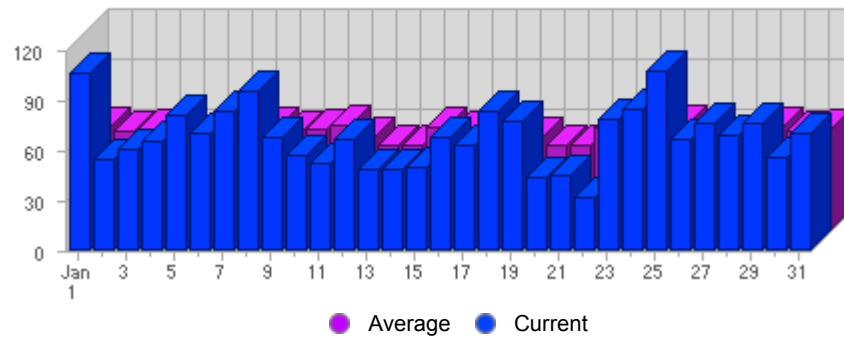

Traffic and Activity > Visits

Report Description

Report Description: Visits during the month of January 2007
 Report Range: Month of January 2007
 Report Scope: Historical Data

Historic Breakdown

Activity Breakdown

Date	Total Visits	Average Visits Historically	Change	Percent of Total Visits
Mon Jan 1st, 2007	106	61,96	+106 ▲	5,05%
Tue Jan 2nd, 2007	55	58,96	+55 ▲	2,62%
Wed Jan 3rd, 2007	61	60,09	+61 ▲	2,90%
Thu Jan 4th, 2007	65	62,40	+65 ▲	3,09%
Fri Jan 5th, 2007	81	55,89	+81 ▲	3,86%
Sat Jan 6th, 2007	70	51,09	+70 ▲	3,33%
Sun Jan 7th, 2007	83	51,32	+34 ▲	3,95%
Mon Jan 8th, 2007	95	61,96	-11 ▼	4,52%
Tue Jan 9th, 2007	68	58,96	+13 ▲	3,24%
Wed Jan 10th, 2007	57	60,09	-4 ▼	2,71%
Thu Jan 11th, 2007	52	62,40	-13 ▼	2,48%
Fri Jan 12th, 2007	66	55,89	-15 ▼	3,14%
Sat Jan 13th, 2007	49	51,09	-21 ▼	2,33%
Sun Jan 14th, 2007	49	51,32	-34 ▼	2,33%
Mon Jan 15th, 2007	50	61,96	-45 ▼	2,38%
Tue Jan 16th, 2007	68	58,96	0 ■	3,24%
Wed Jan 17th, 2007	63	60,09	+6 ▲	2,00%
Thu Jan 18th, 2007	83	62,40	+31 ▲	3,95%
Fri Jan 19th, 2007	77	55,89	+11 ▲	3,67%
Sat Jan 20th, 2007	44	51,09	-5 ▼	2,09%
Sun Jan 21st, 2007	45	51,32	-4 ▼	2,14%
Mon Jan 22nd, 2007	32	61,96	-18 ▼	1,52%
Tue Jan 23rd, 2007	78	58,96	+10 ▲	3,71%
Wed Jan 24th, 2007	84	60,09	+21 ▲	3,00%
Thu Jan 25th, 2007	107	62,40	+24 ▲	5,09%
Fri Jan 26th, 2007	66	55,89	-11 ▼	3,14%
Sat Jan 27th, 2007	76	51,09	+32 ▲	3,62%
Sun Jan 28th, 2007	69	51,32	+24 ▲	3,28%

Mon Jan 29th, 2007	76	61,96	+44 ▲	3,62%
Tue Jan 30th, 2007	56	58,96	-22 ▼	2,67%
Wed Jan 31st, 2007	70	60,09	-14 ▼	3,33%
	2,101	1,211	+466 ▲	

Content created Tuesday, November 13, 2007 12:33:52 GMT 1:00
LiveStats® .XSP V8.03 Copyright ©1996-2005 DeepMetrix® Corporation. All rights reserved.
Licensed to Aruba S.p.A..