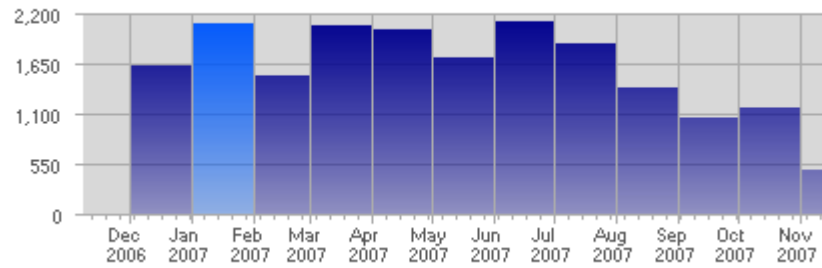

Traffic and Activity > Visits

Report Description

Report Description: Visits during the month of January 2007
 Report Range: Month of January 2007
 Report Scope: Historical Data

Historic Breakdown

Activity Breakdown

Date	Total Visits	Average Visits Historically	Change	Percent of Total Visits
Mon Jan 1st, 2007	106	61,96	+106 ▲	5,05%
Tue Jan 2nd, 2007	55	58,96	+55 ▲	2,62%
Wed Jan 3rd, 2007	61	60,09	+61 ▲	2,90%
Thu Jan 4th, 2007	65	62,40	+65 ▲	3,09%
Fri Jan 5th, 2007	81	55,89	+81 ▲	3,86%
Sat Jan 6th, 2007	70	51,09	+70 ▲	3,33%
Sun Jan 7th, 2007	83	51,32	+34 ▲	3,95%
Mon Jan 8th, 2007	95	61,96	-11 ▼	4,52%
Tue Jan 9th, 2007	68	58,96	+13 ▲	3,24%
Wed Jan 10th, 2007	57	60,09	-4 ▼	2,71%
Thu Jan 11th, 2007	52	62,40	-13 ▼	2,48%
Fri Jan 12th, 2007	66	55,89	-15 ▼	3,14%
Sat Jan 13th, 2007	49	51,09	-21 ▼	2,33%
Sun Jan 14th, 2007	49	51,32	-34 ▼	2,33%
Mon Jan 15th, 2007	50	61,96	-45 ▼	2,38%
Tue Jan 16th, 2007	68	58,96	0 ■	3,24%
Wed Jan 17th, 2007	63	60,09	+6 ▲	2,00%
Thu Jan 18th, 2007	83	62,40	+31 ▲	3,95%
Fri Jan 19th, 2007	77	55,89	+11 ▲	3,67%
Sat Jan 20th, 2007	44	51,09	-5 ▼	2,09%
Sun Jan 21st, 2007	45	51,32	-4 ▼	2,14%
Mon Jan 22nd, 2007	32	61,96	-18 ▼	1,52%
Tue Jan 23rd, 2007	78	58,96	+10 ▲	3,71%
Wed Jan 24th, 2007	84	60,09	+21 ▲	3,00%
Thu Jan 25th, 2007	107	62,40	+24 ▲	5,09%
Fri Jan 26th, 2007	66	55,89	-11 ▼	3,14%
Sat Jan 27th, 2007	76	51,09	+32 ▲	3,62%
Sun Jan 28th, 2007	69	51,32	+24 ▲	3,28%