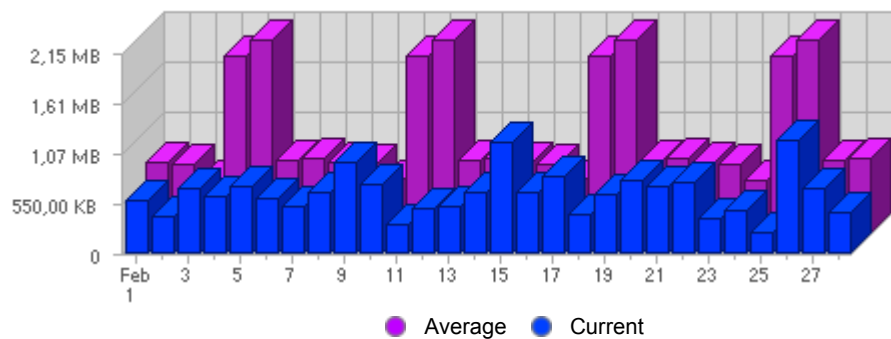

Traffic and Activity > Bandwidth

Report Description

Report Description: Bandwidth during the month of February 2007
 Report Range: Month of February 2007
 Report Scope: Historical Data

Historic Breakdown

Activity Breakdown

Date	Total Bandwidth	Average Bandwidth Historically	Change	Percent of Total Bandwidth
Thu Feb 1st, 2007	588,20 KB	788,81 KB	+588,20 KB ▲	3,21%
Fri Feb 2nd, 2007	408,70 KB	752,14 KB	+408,70 KB ▲	2,23%
Sat Feb 3rd, 2007	711,30 KB	577,91 KB	+711,30 KB ▲	3,89%
Sun Feb 4th, 2007	629,90 KB	1,91 MB	-1,68 MB ▼	3,44%
Mon Feb 5th, 2007	744,90 KB	2,08 MB	-310,70 KB ▼	4,07%
Tue Feb 6th, 2007	613,20 KB	802,75 KB	+272,20 KB ▲	3,35%
Wed Feb 7th, 2007	524,00 KB	816,49 KB	-1,03 MB ▼	2,86%
Thu Feb 8th, 2007	673,70 KB	788,81 KB	+85,50 KB ▲	3,68%
Fri Feb 9th, 2007	1001,40 KB	752,14 KB	+592,70 KB ▲	5,47%
Sat Feb 10th, 2007	769,10 KB	577,91 KB	+57,80 KB ▲	4,20%
Sun Feb 11th, 2007	318,30 KB	1,91 MB	-311,60 KB ▼	1,74%
Mon Feb 12th, 2007	491,10 KB	2,08 MB	-253,80 KB ▼	2,68%
Tue Feb 13th, 2007	508,10 KB	802,75 KB	-105,10 KB ▼	2,78%
Wed Feb 14th, 2007	681,80 KB	816,49 KB	+157,80 KB ▲	3,73%
Thu Feb 15th, 2007	1,19 MB	788,81 KB	+544,40 KB ▲	6,66%
Fri Feb 16th, 2007	678,20 KB	752,14 KB	-323,20 KB ▼	3,71%
Sat Feb 17th, 2007	842,80 KB	577,91 KB	+73,70 KB ▲	4,60%
Sun Feb 18th, 2007	423,30 KB	1,91 MB	+105,00 KB ▲	2,31%
Mon Feb 19th, 2007	650,20 KB	2,08 MB	+159,10 KB ▲	3,55%
Tue Feb 20th, 2007	809,80 KB	802,75 KB	+301,70 KB ▲	4,42%
Wed Feb 21st, 2007	735,10 KB	816,49 KB	+53,30 KB ▲	4,02%
Thu Feb 22nd, 2007	791,40 KB	788,81 KB	-426,70 KB ▼	4,32%
Fri Feb 23rd, 2007	384,60 KB	752,14 KB	-293,60 KB ▼	2,10%
Sat Feb 24th, 2007	479,70 KB	577,91 KB	-363,10 KB ▼	2,62%
Sun Feb 25th, 2007	225,40 KB	1,91 MB	-197,90 KB ▼	1,23%
Mon Feb 26th, 2007	1,22 MB	2,08 MB	+594,20 KB ▲	6,80%
Tue Feb 27th, 2007	713,90 KB	802,75 KB	-95,90 KB ▼	3,90%
Wed Feb 28th, 2007	443,90 KB	816,49 KB	-291,20 KB ▼	2,43%