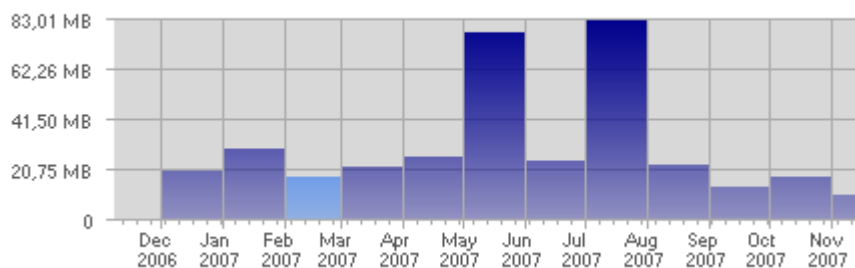

Traffic and Activity > Bandwidth

Report Description

Report Description: Bandwidth during the month of February 2007
 Report Range: Month of February 2007
 Report Scope: Historical Data

Historic Breakdown

Activity Breakdown

Date	Total Bandwidth	Average Bandwidth Historically	Change	Percent of Total Bandwidth
Thu Feb 1st, 2007	588,20 KB	788,81 KB	+588,20 KB ▲	3,21%
Fri Feb 2nd, 2007	408,70 KB	752,14 KB	+408,70 KB ▲	2,23%
Sat Feb 3rd, 2007	711,30 KB	577,91 KB	+711,30 KB ▲	3,89%
Sun Feb 4th, 2007	629,90 KB	1,91 MB	-1,68 MB ▼	3,44%
Mon Feb 5th, 2007	744,90 KB	2,08 MB	-310,70 KB ▼	4,07%
Tue Feb 6th, 2007	613,20 KB	802,75 KB	+272,20 KB ▲	3,35%
Wed Feb 7th, 2007	524,00 KB	816,49 KB	-1,03 MB ▼	2,86%
Thu Feb 8th, 2007	673,70 KB	788,81 KB	+85,50 KB ▲	3,68%
Fri Feb 9th, 2007	1001,40 KB	752,14 KB	+592,70 KB ▲	5,47%
Sat Feb 10th, 2007	769,10 KB	577,91 KB	+57,80 KB ▲	4,20%
Sun Feb 11th, 2007	318,30 KB	1,91 MB	-311,60 KB ▼	1,74%
Mon Feb 12th, 2007	491,10 KB	2,08 MB	-253,80 KB ▼	2,68%
Tue Feb 13th, 2007	508,10 KB	802,75 KB	-105,10 KB ▼	2,78%
Wed Feb 14th, 2007	681,80 KB	816,49 KB	+157,80 KB ▲	3,73%
Thu Feb 15th, 2007	1,19 MB	788,81 KB	+544,40 KB ▲	6,66%
Fri Feb 16th, 2007	678,20 KB	752,14 KB	-323,20 KB ▼	3,71%
Sat Feb 17th, 2007	842,80 KB	577,91 KB	+73,70 KB ▲	4,60%
Sun Feb 18th, 2007	423,30 KB	1,91 MB	+105,00 KB ▲	2,31%
Mon Feb 19th, 2007	650,20 KB	2,08 MB	+159,10 KB ▲	3,55%
Tue Feb 20th, 2007	809,80 KB	802,75 KB	+301,70 KB ▲	4,42%
Wed Feb 21st, 2007	735,10 KB	816,49 KB	+53,30 KB ▲	4,02%
Thu Feb 22nd, 2007	791,40 KB	788,81 KB	-426,70 KB ▼	4,32%
Fri Feb 23rd, 2007	384,60 KB	752,14 KB	-293,60 KB ▼	2,10%
Sat Feb 24th, 2007	479,70 KB	577,91 KB	-363,10 KB ▼	2,62%
Sun Feb 25th, 2007	225,40 KB	1,91 MB	-197,90 KB ▼	1,23%
Mon Feb 26th, 2007	1,22 MB	2,08 MB	+594,20 KB ▲	6,80%
Tue Feb 27th, 2007	713,90 KB	802,75 KB	-95,90 KB ▼	3,90%
Wed Feb 28th, 2007	443,90 KB	816,49 KB	-291,20 KB ▼	2,43%