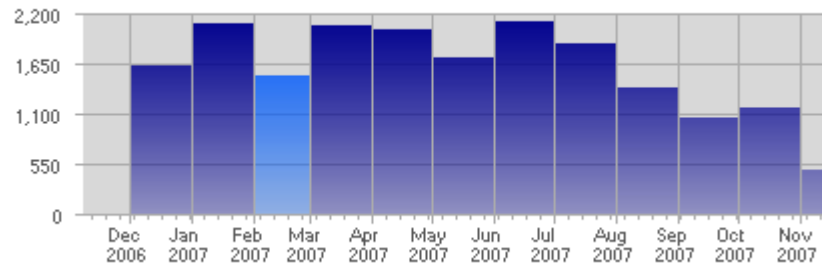

Traffic and Activity > Visits

Report Description

Report Description: Visits during the month of February 2007
 Report Range: Month of February 2007
 Report Scope: Historical Data

Historic Breakdown

Activity Breakdown

Date	Total Visits	Average Visits Historically	Change	Percent of Total Visits
Thu Feb 1st, 2007	77	62,40	+77 ▲	5,03%
Fri Feb 2nd, 2007	50	55,89	+50 ▲	3,27%
Sat Feb 3rd, 2007	57	51,09	+57 ▲	3,72%
Sun Feb 4th, 2007	75	51,32	+6 ▲	4,90%
Mon Feb 5th, 2007	72	61,96	-4 ▼	4,70%
Tue Feb 6th, 2007	58	58,96	+2 ▲	3,79%
Wed Feb 7th, 2007	79	60,09	+9 ▲	5,16%
Thu Feb 8th, 2007	94	62,40	+17 ▲	6,14%
Fri Feb 9th, 2007	79	55,89	+29 ▲	5,16%
Sat Feb 10th, 2007	83	51,09	+26 ▲	5,42%
Sun Feb 11th, 2007	37	51,32	-38 ▼	2,42%
Mon Feb 12th, 2007	39	61,96	-33 ▼	2,55%
Tue Feb 13th, 2007	46	58,96	-12 ▼	3,01%
Wed Feb 14th, 2007	52	60,09	-27 ▼	3,40%
Thu Feb 15th, 2007	53	62,40	-41 ▼	3,46%
Fri Feb 16th, 2007	40	55,89	-39 ▼	2,61%
Sat Feb 17th, 2007	43	51,09	-40 ▼	2,81%
Sun Feb 18th, 2007	44	51,32	+7 ▲	2,87%
Mon Feb 19th, 2007	43	61,96	+4 ▲	2,81%
Tue Feb 20th, 2007	62	58,96	+16 ▲	4,05%
Wed Feb 21st, 2007	64	60,09	+12 ▲	4,18%
Thu Feb 22nd, 2007	47	62,40	-6 ▼	3,07%
Fri Feb 23rd, 2007	35	55,89	-5 ▼	2,29%
Sat Feb 24th, 2007	37	51,09	-6 ▼	2,42%
Sun Feb 25th, 2007	36	51,32	-8 ▼	2,35%
Mon Feb 26th, 2007	56	61,96	+13 ▲	3,66%
Tue Feb 27th, 2007	33	58,96	-29 ▼	2,16%
Wed Feb 28th, 2007	40	60,09	-24 ▼	2,61%