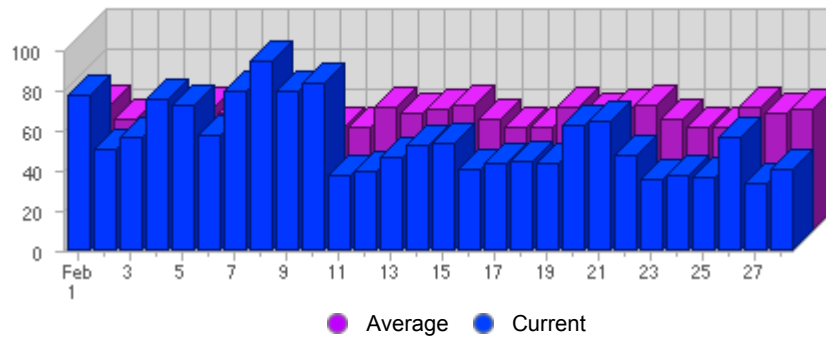

Traffic and Activity > Visits

Report Description

Report Description: Visits during the month of February 2007
 Report Range: Month of February 2007
 Report Scope: Historical Data

Historic Breakdown

Activity Breakdown

Date	Total Visits	Average Visits Historically	Change	Percent of Total Visits
Thu Feb 1st, 2007	77	62,40	+77 ▲	5,03%
Fri Feb 2nd, 2007	50	55,89	+50 ▲	3,27%
Sat Feb 3rd, 2007	57	51,09	+57 ▲	3,72%
Sun Feb 4th, 2007	75	51,32	+6 ▲	4,90%
Mon Feb 5th, 2007	72	61,96	-4 ▼	4,70%
Tue Feb 6th, 2007	58	58,96	+2 ▲	3,79%
Wed Feb 7th, 2007	79	60,09	+9 ▲	5,16%
Thu Feb 8th, 2007	94	62,40	+17 ▲	6,14%
Fri Feb 9th, 2007	79	55,89	+29 ▲	5,16%
Sat Feb 10th, 2007	83	51,09	+26 ▲	5,42%
Sun Feb 11th, 2007	37	51,32	-38 ▼	2,42%
Mon Feb 12th, 2007	39	61,96	-33 ▼	2,55%
Tue Feb 13th, 2007	46	58,96	-12 ▼	3,01%
Wed Feb 14th, 2007	52	60,09	-27 ▼	3,40%
Thu Feb 15th, 2007	53	62,40	-41 ▼	3,46%
Fri Feb 16th, 2007	40	55,89	-39 ▼	2,61%
Sat Feb 17th, 2007	43	51,09	-40 ▼	2,81%
Sun Feb 18th, 2007	44	51,32	+7 ▲	2,87%
Mon Feb 19th, 2007	43	61,96	+4 ▲	2,81%
Tue Feb 20th, 2007	62	58,96	+16 ▲	4,05%
Wed Feb 21st, 2007	64	60,09	+12 ▲	4,18%
Thu Feb 22nd, 2007	47	62,40	-6 ▼	3,07%
Fri Feb 23rd, 2007	35	55,89	-5 ▼	2,29%
Sat Feb 24th, 2007	37	51,09	-6 ▼	2,42%
Sun Feb 25th, 2007	36	51,32	-8 ▼	2,35%
Mon Feb 26th, 2007	56	61,96	+13 ▲	3,66%
Tue Feb 27th, 2007	33	58,96	-29 ▼	2,16%
Wed Feb 28th, 2007	40	60,09	-24 ▼	2,61%