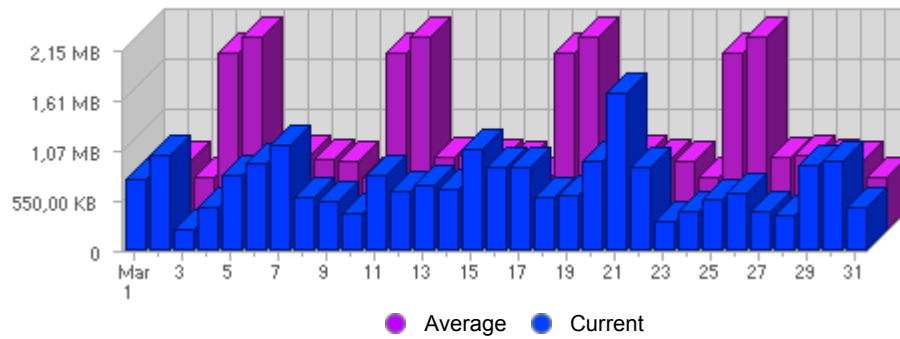

Traffic and Activity > Bandwidth

Report Description

Report Description: Bandwidth during the month of March 2007  
 Report Range: Month of March 2007  
 Report Scope: Historical Data

Historic Breakdown

Activity Breakdown

Date	Total Bandwidth	Average Bandwidth Historically	Change	Percent of Total Bandwidth
Thu Mar 1st, 2007	789,20 KB	788,81 KB	+789,20 KB ▲	3,48%
Fri Mar 2nd, 2007	1,01 MB	752,14 KB	+1,01 MB ▲	4,57%
Sat Mar 3rd, 2007	241,10 KB	577,91 KB	+241,10 KB ▲	1,06%
Sun Mar 4th, 2007	467,30 KB	1,91 MB	+241,90 KB ▲	2,06%
Mon Mar 5th, 2007	833,70 KB	2,08 MB	-410,70 KB ▼	3,67%
Tue Mar 6th, 2007	950,80 KB	802,75 KB	+236,90 KB ▲	4,19%
Wed Mar 7th, 2007	1,12 MB	816,49 KB	+700,30 KB ▲	5,04%
Thu Mar 8th, 2007	575,20 KB	788,81 KB	-214,00 KB ▼	2,53%
Fri Mar 9th, 2007	540,00 KB	752,14 KB	-498,90 KB ▼	2,38%
Sat Mar 10th, 2007	414,20 KB	577,91 KB	+173,10 KB ▲	1,82%
Sun Mar 11th, 2007	816,10 KB	1,91 MB	+348,80 KB ▲	3,59%
Mon Mar 12th, 2007	646,70 KB	2,08 MB	-187,00 KB ▼	2,85%
Tue Mar 13th, 2007	717,50 KB	802,75 KB	-233,30 KB ▼	3,16%
Wed Mar 14th, 2007	661,00 KB	816,49 KB	-483,20 KB ▼	2,91%
Thu Mar 15th, 2007	1,08 MB	788,81 KB	+531,70 KB ▲	4,87%
Fri Mar 16th, 2007	903,40 KB	752,14 KB	+363,40 KB ▲	3,98%
Sat Mar 17th, 2007	907,80 KB	577,91 KB	+493,60 KB ▲	3,00%
Sun Mar 18th, 2007	573,20 KB	1,91 MB	-242,90 KB ▼	2,52%
Mon Mar 19th, 2007	612,40 KB	2,08 MB	-34,30 KB ▼	2,70%
Tue Mar 20th, 2007	986,50 KB	802,75 KB	+269,00 KB ▲	4,34%
Wed Mar 21st, 2007	1,68 MB	816,49 KB	+1,03 MB ▲	7,56%
Thu Mar 22nd, 2007	920,30 KB	788,81 KB	-186,60 KB ▼	4,05%
Fri Mar 23rd, 2007	310,40 KB	752,14 KB	-593,00 KB ▼	1,37%
Sat Mar 24th, 2007	418,50 KB	577,91 KB	-489,30 KB ▼	1,84%
Sun Mar 25th, 2007	568,90 KB	1,91 MB	-4,30 KB ▼	2,51%
Mon Mar 26th, 2007	634,00 KB	2,08 MB	+21,60 KB ▲	2,79%
Tue Mar 27th, 2007	425,10 KB	802,75 KB	-561,40 KB ▼	1,87%
Wed Mar 28th, 2007	388,00 KB	816,49 KB	-1,30 MB ▼	1,71%