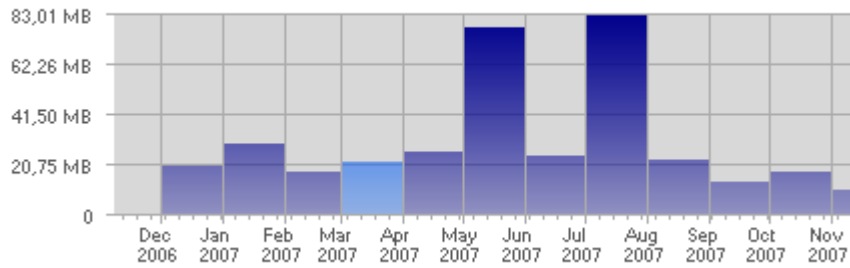

Traffic and Activity > Bandwidth

Report Description

Report Description: Bandwidth during the month of March 2007  
 Report Range: Month of March 2007  
 Report Scope: Historical Data

Historic Breakdown

Activity Breakdown

Date	Total Bandwidth	Average Bandwidth Historically	Change	Percent of Total Bandwidth
Thu Mar 1st, 2007	789,20 KB	788,81 KB	+789,20 KB ▲	3,48%
Fri Mar 2nd, 2007	1,01 MB	752,14 KB	+1,01 MB ▲	4,57%
Sat Mar 3rd, 2007	241,10 KB	577,91 KB	+241,10 KB ▲	1,06%
Sun Mar 4th, 2007	467,30 KB	1,91 MB	+241,90 KB ▲	2,06%
Mon Mar 5th, 2007	833,70 KB	2,08 MB	-410,70 KB ▼	3,67%
Tue Mar 6th, 2007	950,80 KB	802,75 KB	+236,90 KB ▲	4,19%
Wed Mar 7th, 2007	1,12 MB	816,49 KB	+700,30 KB ▲	5,04%
Thu Mar 8th, 2007	575,20 KB	788,81 KB	-214,00 KB ▼	2,53%
Fri Mar 9th, 2007	540,00 KB	752,14 KB	-498,90 KB ▼	2,38%
Sat Mar 10th, 2007	414,20 KB	577,91 KB	+173,10 KB ▲	1,82%
Sun Mar 11th, 2007	816,10 KB	1,91 MB	+348,80 KB ▲	3,59%
Mon Mar 12th, 2007	646,70 KB	2,08 MB	-187,00 KB ▼	2,85%
Tue Mar 13th, 2007	717,50 KB	802,75 KB	-233,30 KB ▼	3,16%
Wed Mar 14th, 2007	661,00 KB	816,49 KB	-483,20 KB ▼	2,91%
Thu Mar 15th, 2007	1,08 MB	788,81 KB	+531,70 KB ▲	4,87%
Fri Mar 16th, 2007	903,40 KB	752,14 KB	+363,40 KB ▲	3,98%
Sat Mar 17th, 2007	907,80 KB	577,91 KB	+493,60 KB ▲	3,00%
Sun Mar 18th, 2007	573,20 KB	1,91 MB	-242,90 KB ▼	2,52%
Mon Mar 19th, 2007	612,40 KB	2,08 MB	-34,30 KB ▼	2,70%
Tue Mar 20th, 2007	986,50 KB	802,75 KB	+269,00 KB ▲	4,34%
Wed Mar 21st, 2007	1,68 MB	816,49 KB	+1,03 MB ▲	7,56%
Thu Mar 22nd, 2007	920,30 KB	788,81 KB	-186,60 KB ▼	4,05%
Fri Mar 23rd, 2007	310,40 KB	752,14 KB	-593,00 KB ▼	1,37%
Sat Mar 24th, 2007	418,50 KB	577,91 KB	-489,30 KB ▼	1,84%
Sun Mar 25th, 2007	568,90 KB	1,91 MB	-4,30 KB ▼	2,51%
Mon Mar 26th, 2007	634,00 KB	2,08 MB	+21,60 KB ▲	2,79%
Tue Mar 27th, 2007	425,10 KB	802,75 KB	-561,40 KB ▼	1,87%
Wed Mar 28th, 2007	388,00 KB	816,49 KB	-1,30 MB ▼	1,71%