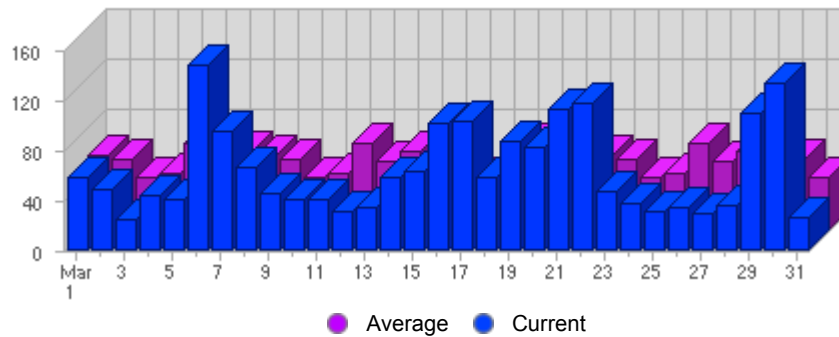

Traffic and Activity > Page Views

Report Description

Report Description: Page Views during the month of March 2007
 Report Range: Month of March 2007
 Report Scope: Historical Data

Historic Breakdown

Activity Breakdown

| Date | Total Page Views | Average Page Views Historically | Change | Percent of Total Page Views |
|--------------------|------------------|---------------------------------|--------|-----------------------------|
| Thu Mar 1st, 2007 | 59 | 60,49 | +59 ▲ | 2,96% |
| Fri Mar 2nd, 2007 | 49 | 57,53 | +49 ▲ | 2,46% |
| Sat Mar 3rd, 2007 | 24 | 42,26 | +24 ▲ | 1,21% |
| Sun Mar 4th, 2007 | 44 | 46,09 | +28 ▲ | 2,21% |
| Mon Mar 5th, 2007 | 41 | 69,66 | -7 ▼ | 2,06% |
| Tue Mar 6th, 2007 | 148 | 55,75 | +91 ▲ | 7,43% |
| Wed Mar 7th, 2007 | 95 | 63,79 | +67 ▲ | 4,77% |
| Thu Mar 8th, 2007 | 67 | 60,49 | +8 ▲ | 3,37% |
| Fri Mar 9th, 2007 | 46 | 57,53 | -3 ▼ | 2,31% |
| Sat Mar 10th, 2007 | 41 | 42,26 | +17 ▲ | 2,06% |
| Sun Mar 11th, 2007 | 41 | 46,09 | -3 ▼ | 2,06% |
| Mon Mar 12th, 2007 | 31 | 69,66 | -10 ▼ | 1,56% |
| Tue Mar 13th, 2007 | 34 | 55,75 | -114 ▼ | 1,71% |
| Wed Mar 14th, 2007 | 59 | 63,79 | -36 ▼ | 2,96% |
| Thu Mar 15th, 2007 | 63 | 60,49 | -4 ▼ | 3,16% |
| Fri Mar 16th, 2007 | 101 | 57,53 | +55 ▲ | 5,07% |
| Sat Mar 17th, 2007 | 103 | 42,26 | +62 ▲ | 5,17% |
| Sun Mar 18th, 2007 | 58 | 46,09 | +17 ▲ | 2,91% |
| Mon Mar 19th, 2007 | 87 | 69,66 | +56 ▲ | 4,37% |
| Tue Mar 20th, 2007 | 83 | 55,75 | +49 ▲ | 4,17% |
| Wed Mar 21st, 2007 | 113 | 63,79 | +54 ▲ | 5,68% |
| Thu Mar 22nd, 2007 | 118 | 60,49 | +55 ▲ | 5,93% |
| Fri Mar 23rd, 2007 | 47 | 57,53 | -54 ▼ | 2,36% |
| Sat Mar 24th, 2007 | 37 | 42,26 | -66 ▼ | 1,86% |
| Sun Mar 25th, 2007 | 31 | 46,09 | -27 ▼ | 1,56% |
| Mon Mar 26th, 2007 | 35 | 69,66 | -52 ▼ | 1,76% |
| Tue Mar 27th, 2007 | 30 | 55,75 | -53 ▼ | 1,51% |
| Wed Mar 28th, 2007 | 36 | 63,79 | -77 ▼ | 1,81% |