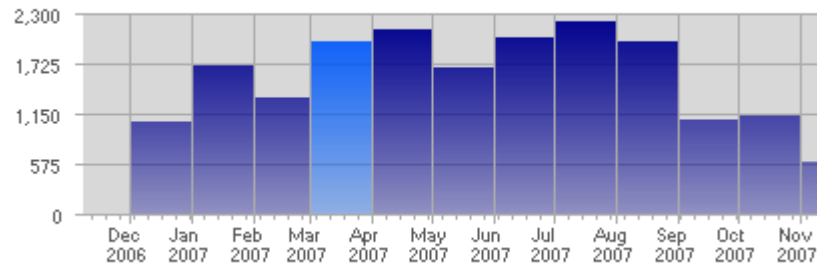

Traffic and Activity > Page Views

Report Description

Report Description: Page Views during the month of March 2007
 Report Range: Month of March 2007
 Report Scope: Historical Data

Historic Breakdown

Activity Breakdown

| Date | Total Page Views | Average Page Views Historically | Change | Percent of Total Page Views |
|--------------------|------------------|---------------------------------|--------|-----------------------------|
| Thu Mar 1st, 2007 | 59 | 60,49 | +59 ▲ | 2,96% |
| Fri Mar 2nd, 2007 | 49 | 57,53 | +49 ▲ | 2,46% |
| Sat Mar 3rd, 2007 | 24 | 42,26 | +24 ▲ | 1,21% |
| Sun Mar 4th, 2007 | 44 | 46,09 | +28 ▲ | 2,21% |
| Mon Mar 5th, 2007 | 41 | 69,66 | -7 ▼ | 2,06% |
| Tue Mar 6th, 2007 | 148 | 55,75 | +91 ▲ | 7,43% |
| Wed Mar 7th, 2007 | 95 | 63,79 | +67 ▲ | 4,77% |
| Thu Mar 8th, 2007 | 67 | 60,49 | +8 ▲ | 3,37% |
| Fri Mar 9th, 2007 | 46 | 57,53 | -3 ▼ | 2,31% |
| Sat Mar 10th, 2007 | 41 | 42,26 | +17 ▲ | 2,06% |
| Sun Mar 11th, 2007 | 41 | 46,09 | -3 ▼ | 2,06% |
| Mon Mar 12th, 2007 | 31 | 69,66 | -10 ▼ | 1,56% |
| Tue Mar 13th, 2007 | 34 | 55,75 | -114 ▼ | 1,71% |
| Wed Mar 14th, 2007 | 59 | 63,79 | -36 ▼ | 2,96% |
| Thu Mar 15th, 2007 | 63 | 60,49 | -4 ▼ | 3,16% |
| Fri Mar 16th, 2007 | 101 | 57,53 | +55 ▲ | 5,07% |
| Sat Mar 17th, 2007 | 103 | 42,26 | +62 ▲ | 5,17% |
| Sun Mar 18th, 2007 | 58 | 46,09 | +17 ▲ | 2,91% |
| Mon Mar 19th, 2007 | 87 | 69,66 | +56 ▲ | 4,37% |
| Tue Mar 20th, 2007 | 83 | 55,75 | +49 ▲ | 4,17% |
| Wed Mar 21st, 2007 | 113 | 63,79 | +54 ▲ | 5,68% |
| Thu Mar 22nd, 2007 | 118 | 60,49 | +55 ▲ | 5,93% |
| Fri Mar 23rd, 2007 | 47 | 57,53 | -54 ▼ | 2,36% |
| Sat Mar 24th, 2007 | 37 | 42,26 | -66 ▼ | 1,86% |
| Sun Mar 25th, 2007 | 31 | 46,09 | -27 ▼ | 1,56% |
| Mon Mar 26th, 2007 | 35 | 69,66 | -52 ▼ | 1,76% |
| Tue Mar 27th, 2007 | 30 | 55,75 | -53 ▼ | 1,51% |
| Wed Mar 28th, 2007 | 36 | 63,79 | -77 ▼ | 1,81% |