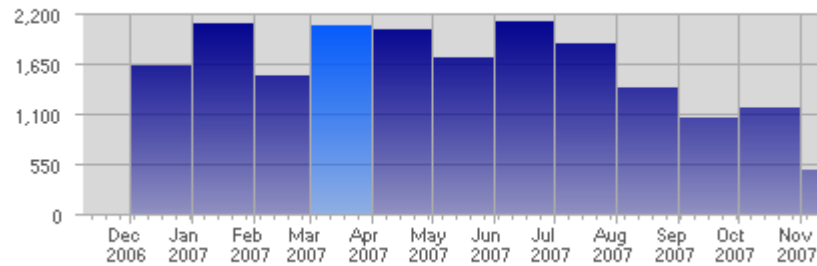

Traffic and Activity > Visits

Report Description

Report Description: Visits during the month of March 2007
 Report Range: Month of March 2007
 Report Scope: Historical Data

Historic Breakdown

Activity Breakdown

Date	Total Visits	Average Visits Historically	Change	Percent of Total Visits
Thu Mar 1st, 2007	55	62,40	+55 ▲	2,66%
Fri Mar 2nd, 2007	50	55,89	+50 ▲	2,42%
Sat Mar 3rd, 2007	45	51,09	+45 ▲	2,18%
Sun Mar 4th, 2007	55	51,32	+19 ▲	2,66%
Mon Mar 5th, 2007	46	61,96	-10 ▼	2,22%
Tue Mar 6th, 2007	89	58,96	+56 ▲	4,30%
Wed Mar 7th, 2007	88	60,09	+48 ▲	4,26%
Thu Mar 8th, 2007	71	62,40	+16 ▲	3,43%
Fri Mar 9th, 2007	68	55,89	+18 ▲	3,29%
Sat Mar 10th, 2007	72	51,09	+27 ▲	3,48%
Sun Mar 11th, 2007	78	51,32	+23 ▲	3,77%
Mon Mar 12th, 2007	58	61,96	+12 ▲	2,81%
Tue Mar 13th, 2007	47	58,96	-42 ▼	2,27%
Wed Mar 14th, 2007	89	60,09	+1 ▲	4,30%
Thu Mar 15th, 2007	58	62,40	-13 ▼	2,81%
Fri Mar 16th, 2007	75	55,89	+7 ▲	3,63%
Sat Mar 17th, 2007	78	51,09	+6 ▲	3,77%
Sun Mar 18th, 2007	81	51,32	+3 ▲	3,92%
Mon Mar 19th, 2007	86	61,96	+28 ▲	4,16%
Tue Mar 20th, 2007	82	58,96	+35 ▲	3,97%
Wed Mar 21st, 2007	105	60,09	+16 ▲	5,08%
Thu Mar 22nd, 2007	74	62,40	+16 ▲	3,58%
Fri Mar 23rd, 2007	62	55,89	-13 ▼	2,00%
Sat Mar 24th, 2007	47	51,09	-31 ▼	2,27%
Sun Mar 25th, 2007	54	51,32	-27 ▼	2,61%
Mon Mar 26th, 2007	50	61,96	-36 ▼	2,42%
Tue Mar 27th, 2007	49	58,96	-33 ▼	2,37%
Wed Mar 28th, 2007	44	60,09	-61 ▼	2,13%