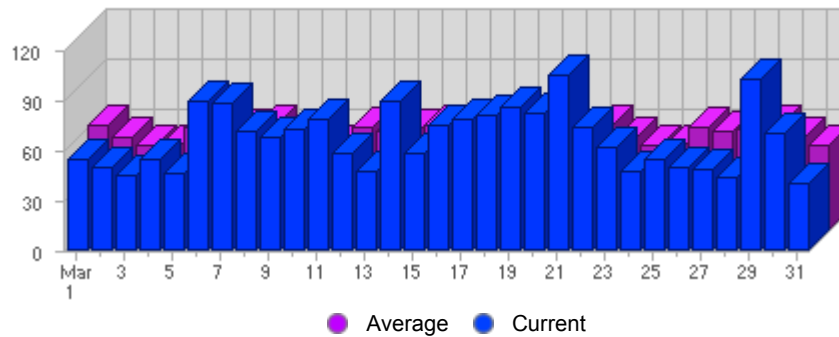

Traffic and Activity > Visits

Report Description

Report Description: Visits during the month of March 2007
 Report Range: Month of March 2007
 Report Scope: Historical Data

Historic Breakdown

Activity Breakdown

Date	Total Visits	Average Visits Historically	Change	Percent of Total Visits
Thu Mar 1st, 2007	55	62,40	+55 ▲	2,66%
Fri Mar 2nd, 2007	50	55,89	+50 ▲	2,42%
Sat Mar 3rd, 2007	45	51,09	+45 ▲	2,18%
Sun Mar 4th, 2007	55	51,32	+19 ▲	2,66%
Mon Mar 5th, 2007	46	61,96	-10 ▼	2,22%
Tue Mar 6th, 2007	89	58,96	+56 ▲	4,30%
Wed Mar 7th, 2007	88	60,09	+48 ▲	4,26%
Thu Mar 8th, 2007	71	62,40	+16 ▲	3,43%
Fri Mar 9th, 2007	68	55,89	+18 ▲	3,29%
Sat Mar 10th, 2007	72	51,09	+27 ▲	3,48%
Sun Mar 11th, 2007	78	51,32	+23 ▲	3,77%
Mon Mar 12th, 2007	58	61,96	+12 ▲	2,81%
Tue Mar 13th, 2007	47	58,96	-42 ▼	2,27%
Wed Mar 14th, 2007	89	60,09	+1 ▲	4,30%
Thu Mar 15th, 2007	58	62,40	-13 ▼	2,81%
Fri Mar 16th, 2007	75	55,89	+7 ▲	3,63%
Sat Mar 17th, 2007	78	51,09	+6 ▲	3,77%
Sun Mar 18th, 2007	81	51,32	+3 ▲	3,92%
Mon Mar 19th, 2007	86	61,96	+28 ▲	4,16%
Tue Mar 20th, 2007	82	58,96	+35 ▲	3,97%
Wed Mar 21st, 2007	105	60,09	+16 ▲	5,08%
Thu Mar 22nd, 2007	74	62,40	+16 ▲	3,58%
Fri Mar 23rd, 2007	62	55,89	-13 ▼	2,00%
Sat Mar 24th, 2007	47	51,09	-31 ▼	2,27%
Sun Mar 25th, 2007	54	51,32	-27 ▼	2,61%
Mon Mar 26th, 2007	50	61,96	-36 ▼	2,42%
Tue Mar 27th, 2007	49	58,96	-33 ▼	2,37%
Wed Mar 28th, 2007	44	60,09	-61 ▼	2,13%

Thu Mar 29th, 2007	102	62,40	+28 ▲	4,93%
Fri Mar 30th, 2007	70	55,89	+8 ▲	3,39%
Sat Mar 31st, 2007	40	51,09	-7 ▼	1,93%
	2,068	1,211	+537 ▲	

Content created Tuesday, November 13, 2007 12:48:53 GMT 1:00
LiveStats® .XSP V8.03 Copyright ©1996-2005 DeepMetrix® Corporation. All rights reserved.
Licensed to Aruba S.p.A..