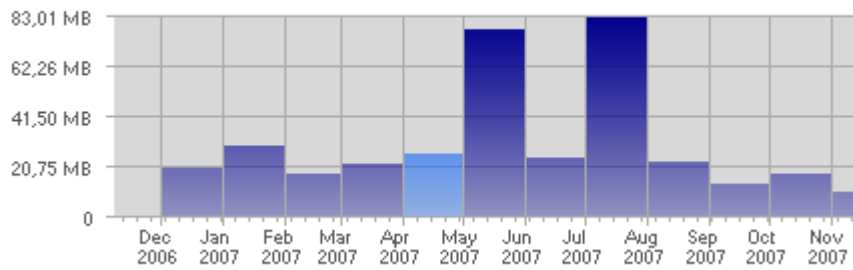

Traffic and Activity > Bandwidth

Report Description

Report Description: Bandwidth during the month of April 2007
 Report Range: Month of April 2007
 Report Scope: Historical Data

Historic Breakdown

Activity Breakdown

Date	Total Bandwidth	Average Bandwidth Historically	Change	Percent of Total Bandwidth
Sun Apr 1st, 2007	1007,70 KB	1,91 MB	+1007,70 KB ▲	3,80%
Mon Apr 2nd, 2007	1,16 MB	2,08 MB	+1,16 MB ▲	4,48%
Tue Apr 3rd, 2007	1,33 MB	802,75 KB	+1,33 MB ▲	5,13%
Wed Apr 4th, 2007	1,08 MB	816,49 KB	+1,08 MB ▲	4,15%
Thu Apr 5th, 2007	1,13 MB	788,81 KB	+1,13 MB ▲	4,35%
Fri Apr 6th, 2007	729,60 KB	752,14 KB	+729,60 KB ▲	2,75%
Sat Apr 7th, 2007	1,12 MB	577,91 KB	+1,12 MB ▲	4,32%
Sun Apr 8th, 2007	357,00 KB	1,91 MB	-650,70 KB ▼	1,35%
Mon Apr 9th, 2007	1,28 MB	2,08 MB	+120,00 KB ▲	4,93%
Tue Apr 10th, 2007	679,60 KB	802,75 KB	-681,30 KB ▼	2,56%
Wed Apr 11th, 2007	486,80 KB	816,49 KB	-614,10 KB ▼	1,84%
Thu Apr 12th, 2007	1,27 MB	788,81 KB	+150,90 KB ▲	4,92%
Fri Apr 13th, 2007	1,25 MB	752,14 KB	+551,20 KB ▲	4,83%
Sat Apr 14th, 2007	647,90 KB	577,91 KB	-497,80 KB ▼	2,44%
Sun Apr 15th, 2007	514,90 KB	1,91 MB	+157,90 KB ▲	1,94%
Mon Apr 16th, 2007	607,10 KB	2,08 MB	-700,20 KB ▼	2,29%
Tue Apr 17th, 2007	518,00 KB	802,75 KB	-161,60 KB ▼	1,95%
Wed Apr 18th, 2007	627,30 KB	816,49 KB	+140,50 KB ▲	2,36%
Thu Apr 19th, 2007	819,00 KB	788,81 KB	-486,00 KB ▼	3,09%
Fri Apr 20th, 2007	578,10 KB	752,14 KB	-702,70 KB ▼	2,18%
Sat Apr 21st, 2007	258,20 KB	577,91 KB	-389,70 KB ▼	0,97%
Sun Apr 22nd, 2007	541,20 KB	1,91 MB	+26,30 KB ▲	2,04%
Mon Apr 23rd, 2007	554,90 KB	2,08 MB	-52,20 KB ▼	2,09%
Tue Apr 24th, 2007	811,10 KB	802,75 KB	+293,10 KB ▲	3,06%
Wed Apr 25th, 2007	960,50 KB	816,49 KB	+333,20 KB ▲	3,62%
Thu Apr 26th, 2007	1,02 MB	788,81 KB	+227,40 KB ▲	3,94%
Fri Apr 27th, 2007	1016,70 KB	752,14 KB	+438,60 KB ▲	3,83%
Sat Apr 28th, 2007	1,78 MB	577,91 KB	+1,53 MB ▲	6,87%