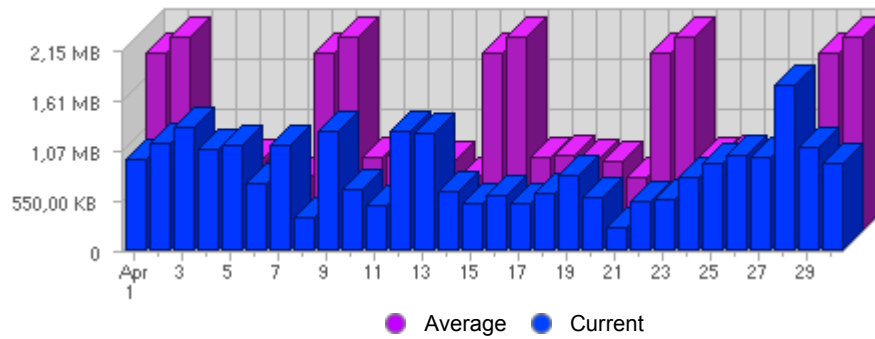

Traffic and Activity > Bandwidth

Report Description

Report Description: Bandwidth during the month of April 2007
 Report Range: Month of April 2007
 Report Scope: Historical Data

Historic Breakdown

Activity Breakdown

Date	Total Bandwidth	Average Bandwidth Historically	Change	Percent of Total Bandwidth
Sun Apr 1st, 2007	1007,70 KB	1,91 MB	+1007,70 KB ▲	3,80%
Mon Apr 2nd, 2007	1,16 MB	2,08 MB	+1,16 MB ▲	4,48%
Tue Apr 3rd, 2007	1,33 MB	802,75 KB	+1,33 MB ▲	5,13%
Wed Apr 4th, 2007	1,08 MB	816,49 KB	+1,08 MB ▲	4,15%
Thu Apr 5th, 2007	1,13 MB	788,81 KB	+1,13 MB ▲	4,35%
Fri Apr 6th, 2007	729,60 KB	752,14 KB	+729,60 KB ▲	2,75%
Sat Apr 7th, 2007	1,12 MB	577,91 KB	+1,12 MB ▲	4,32%
Sun Apr 8th, 2007	357,00 KB	1,91 MB	-650,70 KB ▼	1,35%
Mon Apr 9th, 2007	1,28 MB	2,08 MB	+120,00 KB ▲	4,93%
Tue Apr 10th, 2007	679,60 KB	802,75 KB	-681,30 KB ▼	2,56%
Wed Apr 11th, 2007	486,80 KB	816,49 KB	-614,10 KB ▼	1,84%
Thu Apr 12th, 2007	1,27 MB	788,81 KB	+150,90 KB ▲	4,92%
Fri Apr 13th, 2007	1,25 MB	752,14 KB	+551,20 KB ▲	4,83%
Sat Apr 14th, 2007	647,90 KB	577,91 KB	-497,80 KB ▼	2,44%
Sun Apr 15th, 2007	514,90 KB	1,91 MB	+157,90 KB ▲	1,94%
Mon Apr 16th, 2007	607,10 KB	2,08 MB	-700,20 KB ▼	2,29%
Tue Apr 17th, 2007	518,00 KB	802,75 KB	-161,60 KB ▼	1,95%
Wed Apr 18th, 2007	627,30 KB	816,49 KB	+140,50 KB ▲	2,36%
Thu Apr 19th, 2007	819,00 KB	788,81 KB	-486,00 KB ▼	3,09%
Fri Apr 20th, 2007	578,10 KB	752,14 KB	-702,70 KB ▼	2,18%
Sat Apr 21st, 2007	258,20 KB	577,91 KB	-389,70 KB ▼	0,97%
Sun Apr 22nd, 2007	541,20 KB	1,91 MB	+26,30 KB ▲	2,04%
Mon Apr 23rd, 2007	554,90 KB	2,08 MB	-52,20 KB ▼	2,09%
Tue Apr 24th, 2007	811,10 KB	802,75 KB	+293,10 KB ▲	3,06%
Wed Apr 25th, 2007	960,50 KB	816,49 KB	+333,20 KB ▲	3,62%
Thu Apr 26th, 2007	1,02 MB	788,81 KB	+227,40 KB ▲	3,94%
Fri Apr 27th, 2007	1016,70 KB	752,14 KB	+438,60 KB ▲	3,83%
Sat Apr 28th, 2007	1,78 MB	577,91 KB	+1,53 MB ▲	6,87%