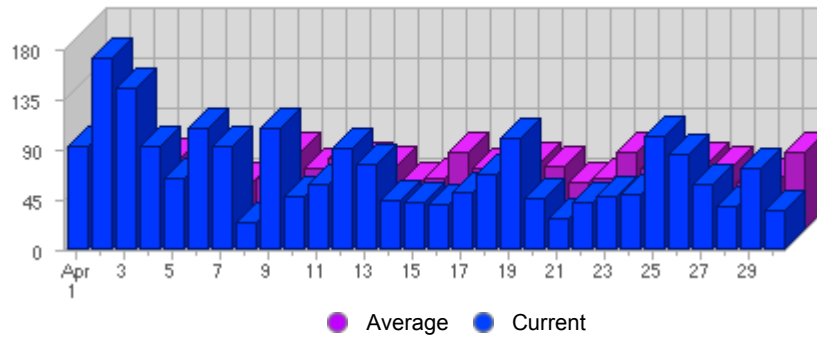

Traffic and Activity > Page Views

Report Description

Report Description: Page Views during the month of April 2007  
 Report Range: Month of April 2007  
 Report Scope: Historical Data

Historic Breakdown

Activity Breakdown

Date	Total Page Views	Average Page Views Historically	Change	Percent of Total Page Views
Sun Apr 1st, 2007	92	46,09	+92 ▲	4,33%
Mon Apr 2nd, 2007	172	69,66	+172 ▲	8,10%
Tue Apr 3rd, 2007	145	55,75	+145 ▲	6,83%
Wed Apr 4th, 2007	93	63,79	+93 ▲	4,38%
Thu Apr 5th, 2007	63	60,49	+63 ▲	2,97%
Fri Apr 6th, 2007	108	57,53	+108 ▲	5,09%
Sat Apr 7th, 2007	92	42,26	+92 ▲	4,33%
Sun Apr 8th, 2007	25	46,09	-67 ▼	1,18%
Mon Apr 9th, 2007	109	69,66	-63 ▼	5,13%
Tue Apr 10th, 2007	47	55,75	-98 ▼	2,21%
Wed Apr 11th, 2007	59	63,79	-34 ▼	2,78%
Thu Apr 12th, 2007	91	60,49	+28 ▲	4,29%
Fri Apr 13th, 2007	76	57,53	-32 ▼	3,58%
Sat Apr 14th, 2007	44	42,26	-48 ▼	2,07%
Sun Apr 15th, 2007	43	46,09	+18 ▲	2,03%
Mon Apr 16th, 2007	40	69,66	-69 ▼	1,88%
Tue Apr 17th, 2007	51	55,75	+4 ▲	2,40%
Wed Apr 18th, 2007	68	63,79	+9 ▲	3,20%
Thu Apr 19th, 2007	99	60,49	+8 ▲	4,66%
Fri Apr 20th, 2007	46	57,53	-30 ▼	2,17%
Sat Apr 21st, 2007	27	42,26	-17 ▼	1,27%
Sun Apr 22nd, 2007	43	46,09	0 ▬	2,03%
Mon Apr 23rd, 2007	48	69,66	+8 ▲	2,26%
Tue Apr 24th, 2007	50	55,75	-1 ▼	2,36%
Wed Apr 25th, 2007	101	63,79	+33 ▲	4,76%
Thu Apr 26th, 2007	86	60,49	-13 ▼	4,05%
Fri Apr 27th, 2007	59	57,53	+13 ▲	2,78%
Sat Apr 28th, 2007	39	42,26	+12 ▲	1,84%

Sun Apr 29th, 2007	72	46,09	+29 ▲	3,39%
Mon Apr 30th, 2007	35	69,66	-13 ▼	1,65%
	2,123	1,576	+132 ▲	

Content created Tuesday, November 13, 2007 13:01:05 GMT 1:00  
LiveStats® .XSP V8.03 Copyright ©1996-2005 DeepMetrix® Corporation. All rights reserved.  
Licensed to Aruba S.p.A..