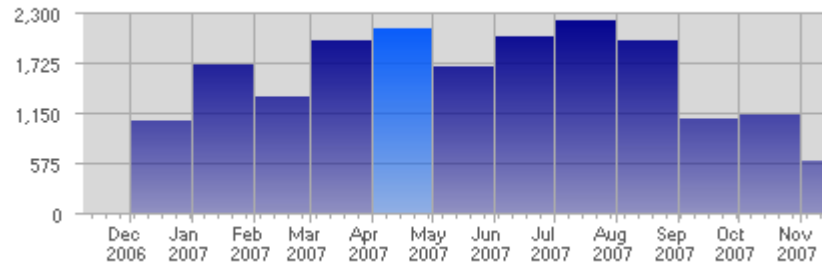

Traffic and Activity > Page Views

Report Description

Report Description: Page Views during the month of April 2007  
 Report Range: Month of April 2007  
 Report Scope: Historical Data

Historic Breakdown

Activity Breakdown

Date	Total Page Views	Average Page Views Historically	Change	Percent of Total Page Views
Sun Apr 1st, 2007	92	46,09	+92 ▲	4,33%
Mon Apr 2nd, 2007	172	69,66	+172 ▲	8,10%
Tue Apr 3rd, 2007	145	55,75	+145 ▲	6,83%
Wed Apr 4th, 2007	93	63,79	+93 ▲	4,38%
Thu Apr 5th, 2007	63	60,49	+63 ▲	2,97%
Fri Apr 6th, 2007	108	57,53	+108 ▲	5,09%
Sat Apr 7th, 2007	92	42,26	+92 ▲	4,33%
Sun Apr 8th, 2007	25	46,09	-67 ▼	1,18%
Mon Apr 9th, 2007	109	69,66	-63 ▼	5,13%
Tue Apr 10th, 2007	47	55,75	-98 ▼	2,21%
Wed Apr 11th, 2007	59	63,79	-34 ▼	2,78%
Thu Apr 12th, 2007	91	60,49	+28 ▲	4,29%
Fri Apr 13th, 2007	76	57,53	-32 ▼	3,58%
Sat Apr 14th, 2007	44	42,26	-48 ▼	2,07%
Sun Apr 15th, 2007	43	46,09	+18 ▲	2,03%
Mon Apr 16th, 2007	40	69,66	-69 ▼	1,88%
Tue Apr 17th, 2007	51	55,75	+4 ▲	2,40%
Wed Apr 18th, 2007	68	63,79	+9 ▲	3,20%
Thu Apr 19th, 2007	99	60,49	+8 ▲	4,66%
Fri Apr 20th, 2007	46	57,53	-30 ▼	2,17%
Sat Apr 21st, 2007	27	42,26	-17 ▼	1,27%
Sun Apr 22nd, 2007	43	46,09	0 ▬	2,03%
Mon Apr 23rd, 2007	48	69,66	+8 ▲	2,26%
Tue Apr 24th, 2007	50	55,75	-1 ▼	2,36%
Wed Apr 25th, 2007	101	63,79	+33 ▲	4,76%
Thu Apr 26th, 2007	86	60,49	-13 ▼	4,05%
Fri Apr 27th, 2007	59	57,53	+13 ▲	2,78%
Sat Apr 28th, 2007	39	42,26	+12 ▲	1,84%