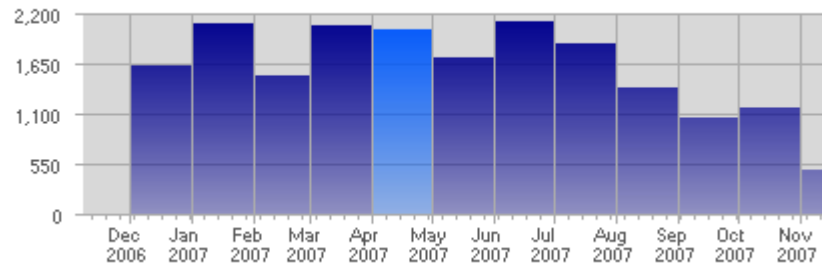

Traffic and Activity > Visits

Report Description

Report Description: Visits during the month of April 2007
 Report Range: Month of April 2007
 Report Scope: Historical Data

Historic Breakdown

Activity Breakdown

Date	Total Visits	Average Visits Historically	Change	Percent of Total Visits
Sun Apr 1st, 2007	67	51,32	+67 ▲	3,29%
Mon Apr 2nd, 2007	102	61,96	+102 ▲	5,01%
Tue Apr 3rd, 2007	99	58,96	+99 ▲	4,87%
Wed Apr 4th, 2007	104	60,09	+104 ▲	5,11%
Thu Apr 5th, 2007	78	62,40	+78 ▲	3,83%
Fri Apr 6th, 2007	54	55,89	+54 ▲	2,65%
Sat Apr 7th, 2007	70	51,09	+70 ▲	3,44%
Sun Apr 8th, 2007	36	51,32	-31 ▼	1,77%
Mon Apr 9th, 2007	62	61,96	-40 ▼	3,05%
Tue Apr 10th, 2007	60	58,96	-39 ▼	2,95%
Wed Apr 11th, 2007	64	60,09	-40 ▼	3,15%
Thu Apr 12th, 2007	69	62,40	-9 ▼	3,39%
Fri Apr 13th, 2007	87	55,89	+33 ▲	4,28%
Sat Apr 14th, 2007	56	51,09	-14 ▼	2,75%
Sun Apr 15th, 2007	49	51,32	+13 ▲	2,41%
Mon Apr 16th, 2007	62	61,96	0 ▬	3,05%
Tue Apr 17th, 2007	70	58,96	+10 ▲	3,44%
Wed Apr 18th, 2007	84	60,09	+20 ▲	4,13%
Thu Apr 19th, 2007	98	62,40	+29 ▲	4,82%
Fri Apr 20th, 2007	61	55,89	-26 ▼	2,00%
Sat Apr 21st, 2007	52	51,09	-4 ▼	2,56%
Sun Apr 22nd, 2007	52	51,32	+3 ▲	2,56%
Mon Apr 23rd, 2007	68	61,96	+6 ▲	3,34%
Tue Apr 24th, 2007	63	58,96	-7 ▼	3,10%
Wed Apr 25th, 2007	65	60,09	-19 ▼	3,19%
Thu Apr 26th, 2007	63	62,40	-35 ▼	3,10%
Fri Apr 27th, 2007	66	55,89	+5 ▲	3,24%
Sat Apr 28th, 2007	55	51,09	+3 ▲	2,70%