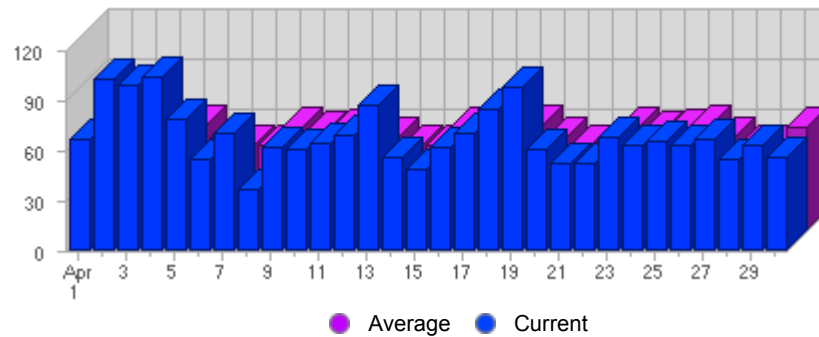

Traffic and Activity > Visits

Report Description

Report Description: Visits during the month of April 2007
 Report Range: Month of April 2007
 Report Scope: Historical Data

Historic Breakdown

Activity Breakdown

Date	Total Visits	Average Visits Historically	Change	Percent of Total Visits
Sun Apr 1st, 2007	67	51,32	+67 ▲	3,29%
Mon Apr 2nd, 2007	102	61,96	+102 ▲	5,01%
Tue Apr 3rd, 2007	99	58,96	+99 ▲	4,87%
Wed Apr 4th, 2007	104	60,09	+104 ▲	5,11%
Thu Apr 5th, 2007	78	62,40	+78 ▲	3,83%
Fri Apr 6th, 2007	54	55,89	+54 ▲	2,65%
Sat Apr 7th, 2007	70	51,09	+70 ▲	3,44%
Sun Apr 8th, 2007	36	51,32	-31 ▼	1,77%
Mon Apr 9th, 2007	62	61,96	-40 ▼	3,05%
Tue Apr 10th, 2007	60	58,96	-39 ▼	2,95%
Wed Apr 11th, 2007	64	60,09	-40 ▼	3,15%
Thu Apr 12th, 2007	69	62,40	-9 ▼	3,39%
Fri Apr 13th, 2007	87	55,89	+33 ▲	4,28%
Sat Apr 14th, 2007	56	51,09	-14 ▼	2,75%
Sun Apr 15th, 2007	49	51,32	+13 ▲	2,41%
Mon Apr 16th, 2007	62	61,96	0 ▬	3,05%
Tue Apr 17th, 2007	70	58,96	+10 ▲	3,44%
Wed Apr 18th, 2007	84	60,09	+20 ▲	4,13%
Thu Apr 19th, 2007	98	62,40	+29 ▲	4,82%
Fri Apr 20th, 2007	61	55,89	-26 ▼	2,00%
Sat Apr 21st, 2007	52	51,09	-4 ▼	2,56%
Sun Apr 22nd, 2007	52	51,32	+3 ▲	2,56%
Mon Apr 23rd, 2007	68	61,96	+6 ▲	3,34%
Tue Apr 24th, 2007	63	58,96	-7 ▼	3,10%
Wed Apr 25th, 2007	65	60,09	-19 ▼	3,19%
Thu Apr 26th, 2007	63	62,40	-35 ▼	3,10%
Fri Apr 27th, 2007	66	55,89	+5 ▲	3,24%
Sat Apr 28th, 2007	55	51,09	+3 ▲	2,70%

Sun Apr 29th, 2007	63	51,32	+11 ▲	3,10%
Mon Apr 30th, 2007	56	61,96	-12 ▼	2,75%
	2,035	1,211	-33 ▼	

Content created Tuesday, November 13, 2007 13:00:37 GMT 1:00
LiveStats® .XSP V8.03 Copyright ©1996-2005 DeepMetrix® Corporation. All rights reserved.
Licensed to Aruba S.p.A..