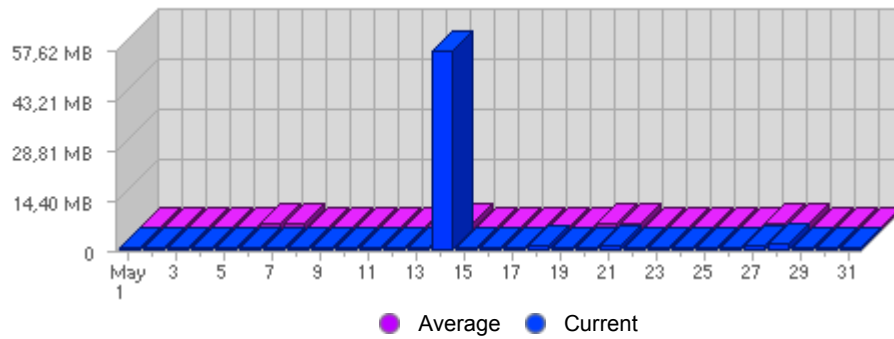

Traffic and Activity > Bandwidth

Report Description

Report Description: Bandwidth during the month of May 2007
 Report Range: Month of May 2007
 Report Scope: Historical Data

Historic Breakdown

Activity Breakdown

Date	Total Bandwidth	Average Bandwidth Historically	Change	Percent of Total Bandwidth
Tue May 1st, 2007	472,50 KB	802,75 KB	+472,50 KB ▲	0,59%
Wed May 2nd, 2007	431,40 KB	816,49 KB	+431,40 KB ▲	0,54%
Thu May 3rd, 2007	687,60 KB	788,81 KB	+687,60 KB ▲	0,86%
Fri May 4th, 2007	343,10 KB	752,14 KB	+343,10 KB ▲	0,43%
Sat May 5th, 2007	589,00 KB	577,91 KB	+589,00 KB ▲	0,74%
Sun May 6th, 2007	432,80 KB	1,91 MB	-706,00 KB ▼	0,54%
Mon May 7th, 2007	627,50 KB	2,08 MB	-337,40 KB ▼	0,79%
Tue May 8th, 2007	599,50 KB	802,75 KB	+127,00 KB ▲	0,75%
Wed May 9th, 2007	739,40 KB	816,49 KB	+308,00 KB ▲	0,93%
Thu May 10th, 2007	481,10 KB	788,81 KB	-206,50 KB ▼	0,60%
Fri May 11th, 2007	884,60 KB	752,14 KB	+541,50 KB ▲	1,11%
Sat May 12th, 2007	656,90 KB	577,91 KB	+67,90 KB ▲	0,83%
Sun May 13th, 2007	499,20 KB	1,91 MB	+66,40 KB ▲	0,63%
Mon May 14th, 2007	57,07 MB	2,08 MB	+56,46 MB ▲	73,40%
Tue May 15th, 2007	961,50 KB	802,75 KB	+362,00 KB ▲	1,21%
Wed May 16th, 2007	799,00 KB	816,49 KB	+59,60 KB ▲	1,00%
Thu May 17th, 2007	372,10 KB	788,81 KB	-109,00 KB ▼	0,47%
Fri May 18th, 2007	1,39 MB	752,14 KB	+542,70 KB ▲	1,79%
Sat May 19th, 2007	270,60 KB	577,91 KB	-386,30 KB ▼	0,34%
Sun May 20th, 2007	352,70 KB	1,91 MB	-146,50 KB ▼	0,44%
Mon May 21st, 2007	1,57 MB	2,08 MB	-55,50 MB ▼	2,02%
Tue May 22nd, 2007	1,12 MB	802,75 KB	+184,20 KB ▲	1,44%
Wed May 23rd, 2007	398,40 KB	816,49 KB	-400,60 KB ▼	0,50%
Thu May 24th, 2007	690,70 KB	788,81 KB	+318,60 KB ▲	0,87%
Fri May 25th, 2007	505,70 KB	752,14 KB	-921,60 KB ▼	0,64%
Sat May 26th, 2007	386,10 KB	577,91 KB	+115,50 KB ▲	0,49%
Sun May 27th, 2007	1,37 MB	1,91 MB	+1,03 MB ▲	1,76%
Mon May 28th, 2007	1,80 MB	2,08 MB	+232,10 KB ▲	2,31%