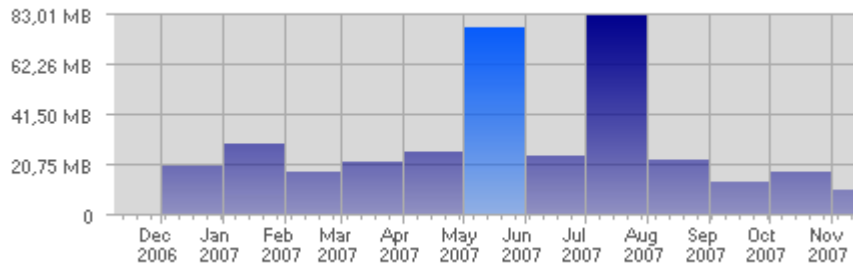

Traffic and Activity > Bandwidth

Report Description

Report Description: Bandwidth during the month of May 2007
 Report Range: Month of May 2007
 Report Scope: Historical Data

Historic Breakdown

Activity Breakdown

Date	Total Bandwidth	Average Bandwidth Historically	Change	Percent of Total Bandwidth
Tue May 1st, 2007	472,50 KB	802,75 KB	+472,50 KB ▲	0,59%
Wed May 2nd, 2007	431,40 KB	816,49 KB	+431,40 KB ▲	0,54%
Thu May 3rd, 2007	687,60 KB	788,81 KB	+687,60 KB ▲	0,86%
Fri May 4th, 2007	343,10 KB	752,14 KB	+343,10 KB ▲	0,43%
Sat May 5th, 2007	589,00 KB	577,91 KB	+589,00 KB ▲	0,74%
Sun May 6th, 2007	432,80 KB	1,91 MB	-706,00 KB ▼	0,54%
Mon May 7th, 2007	627,50 KB	2,08 MB	-337,40 KB ▼	0,79%
Tue May 8th, 2007	599,50 KB	802,75 KB	+127,00 KB ▲	0,75%
Wed May 9th, 2007	739,40 KB	816,49 KB	+308,00 KB ▲	0,93%
Thu May 10th, 2007	481,10 KB	788,81 KB	-206,50 KB ▼	0,60%
Fri May 11th, 2007	884,60 KB	752,14 KB	+541,50 KB ▲	1,11%
Sat May 12th, 2007	656,90 KB	577,91 KB	+67,90 KB ▲	0,83%
Sun May 13th, 2007	499,20 KB	1,91 MB	+66,40 KB ▲	0,63%
Mon May 14th, 2007	57,07 MB	2,08 MB	+56,46 MB ▲	73,40%
Tue May 15th, 2007	961,50 KB	802,75 KB	+362,00 KB ▲	1,21%
Wed May 16th, 2007	799,00 KB	816,49 KB	+59,60 KB ▲	1,00%
Thu May 17th, 2007	372,10 KB	788,81 KB	-109,00 KB ▼	0,47%
Fri May 18th, 2007	1,39 MB	752,14 KB	+542,70 KB ▲	1,79%
Sat May 19th, 2007	270,60 KB	577,91 KB	-386,30 KB ▼	0,34%
Sun May 20th, 2007	352,70 KB	1,91 MB	-146,50 KB ▼	0,44%
Mon May 21st, 2007	1,57 MB	2,08 MB	-55,50 MB ▼	2,02%
Tue May 22nd, 2007	1,12 MB	802,75 KB	+184,20 KB ▲	1,44%
Wed May 23rd, 2007	398,40 KB	816,49 KB	-400,60 KB ▼	0,50%
Thu May 24th, 2007	690,70 KB	788,81 KB	+318,60 KB ▲	0,87%
Fri May 25th, 2007	505,70 KB	752,14 KB	-921,60 KB ▼	0,64%
Sat May 26th, 2007	386,10 KB	577,91 KB	+115,50 KB ▲	0,49%
Sun May 27th, 2007	1,37 MB	1,91 MB	+1,03 MB ▲	1,76%
Mon May 28th, 2007	1,80 MB	2,08 MB	+232,10 KB ▲	2,31%