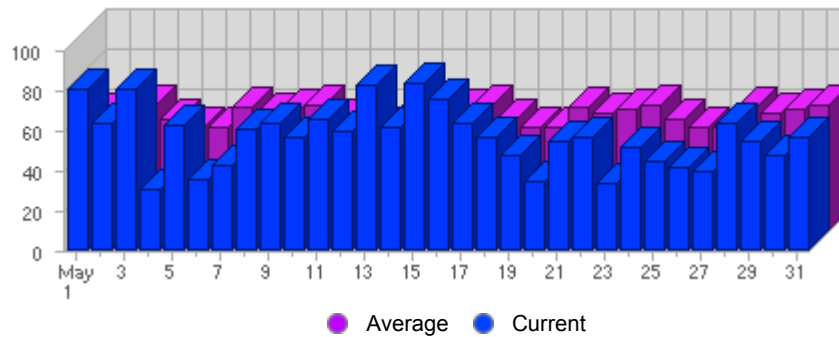

Traffic and Activity > Visits

Report Description

Report Description: Visits during the month of May 2007
 Report Range: Month of May 2007
 Report Scope: Historical Data

Historic Breakdown

Activity Breakdown

Date	Total Visits	Average Visits Historically	Change	Percent of Total Visits
Tue May 1st, 2007	80	58,96	+80 ▲	4,61%
Wed May 2nd, 2007	63	60,09	+63 ▲	3,63%
Thu May 3rd, 2007	80	62,40	+80 ▲	4,61%
Fri May 4th, 2007	30	55,89	+30 ▲	1,73%
Sat May 5th, 2007	62	51,09	+62 ▲	3,57%
Sun May 6th, 2007	35	51,32	-28 ▼	2,02%
Mon May 7th, 2007	42	61,96	-14 ▼	2,42%
Tue May 8th, 2007	60	58,96	-20 ▼	3,46%
Wed May 9th, 2007	63	60,09	0 ■	3,63%
Thu May 10th, 2007	57	62,40	-23 ▼	3,28%
Fri May 11th, 2007	65	55,89	+35 ▲	3,74%
Sat May 12th, 2007	59	51,09	-3 ▼	3,40%
Sun May 13th, 2007	82	51,32	+47 ▲	4,72%
Mon May 14th, 2007	61	61,96	+19 ▲	3,51%
Tue May 15th, 2007	83	58,96	+23 ▲	4,78%
Wed May 16th, 2007	75	60,09	+12 ▲	4,32%
Thu May 17th, 2007	63	62,40	+6 ▲	3,63%
Fri May 18th, 2007	57	55,89	-8 ▼	3,28%
Sat May 19th, 2007	47	51,09	-12 ▼	2,71%
Sun May 20th, 2007	34	51,32	-48 ▼	1,96%
Mon May 21st, 2007	54	61,96	-7 ▼	3,11%
Tue May 22nd, 2007	56	58,96	-27 ▼	3,23%
Wed May 23rd, 2007	33	60,09	-42 ▼	1,90%
Thu May 24th, 2007	51	62,40	-12 ▼	2,94%
Fri May 25th, 2007	44	55,89	-13 ▼	2,54%
Sat May 26th, 2007	41	51,09	-6 ▼	2,36%
Sun May 27th, 2007	39	51,32	+5 ▲	2,25%
Mon May 28th, 2007	63	61,96	+9 ▲	3,63%

Tue May 29th, 2007	54	58,96	-2 ▼	3,11%
Wed May 30th, 2007	47	60,09	+14 ▲	2,71%
Thu May 31st, 2007	56	62,40	+5 ▲	3,23%
	1,736	1,211	-299 ▼	

Content created Tuesday, November 13, 2007 14:25:33 GMT 1:00
LiveStats® .XSP V8.03 Copyright ©1996-2005 DeepMetrix® Corporation. All rights reserved.
Licensed to Aruba S.p.A..