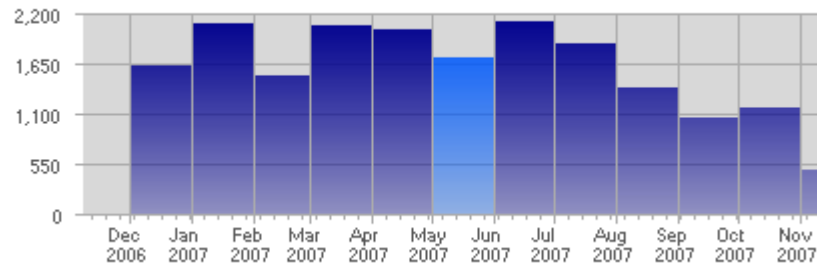

Traffic and Activity > Visits

Report Description

Report Description: Visits during the month of May 2007
 Report Range: Month of May 2007
 Report Scope: Historical Data

Historic Breakdown

Activity Breakdown

Date	Total Visits	Average Visits Historically	Change	Percent of Total Visits
Tue May 1st, 2007	80	58,96	+80 ▲	4,61%
Wed May 2nd, 2007	63	60,09	+63 ▲	3,63%
Thu May 3rd, 2007	80	62,40	+80 ▲	4,61%
Fri May 4th, 2007	30	55,89	+30 ▲	1,73%
Sat May 5th, 2007	62	51,09	+62 ▲	3,57%
Sun May 6th, 2007	35	51,32	-28 ▼	2,02%
Mon May 7th, 2007	42	61,96	-14 ▼	2,42%
Tue May 8th, 2007	60	58,96	-20 ▼	3,46%
Wed May 9th, 2007	63	60,09	0 ■	3,63%
Thu May 10th, 2007	57	62,40	-23 ▼	3,28%
Fri May 11th, 2007	65	55,89	+35 ▲	3,74%
Sat May 12th, 2007	59	51,09	-3 ▼	3,40%
Sun May 13th, 2007	82	51,32	+47 ▲	4,72%
Mon May 14th, 2007	61	61,96	+19 ▲	3,51%
Tue May 15th, 2007	83	58,96	+23 ▲	4,78%
Wed May 16th, 2007	75	60,09	+12 ▲	4,32%
Thu May 17th, 2007	63	62,40	+6 ▲	3,63%
Fri May 18th, 2007	57	55,89	-8 ▼	3,28%
Sat May 19th, 2007	47	51,09	-12 ▼	2,71%
Sun May 20th, 2007	34	51,32	-48 ▼	1,96%
Mon May 21st, 2007	54	61,96	-7 ▼	3,11%
Tue May 22nd, 2007	56	58,96	-27 ▼	3,23%
Wed May 23rd, 2007	33	60,09	-42 ▼	1,90%
Thu May 24th, 2007	51	62,40	-12 ▼	2,94%
Fri May 25th, 2007	44	55,89	-13 ▼	2,54%
Sat May 26th, 2007	41	51,09	-6 ▼	2,36%
Sun May 27th, 2007	39	51,32	+5 ▲	2,25%
Mon May 28th, 2007	63	61,96	+9 ▲	3,63%