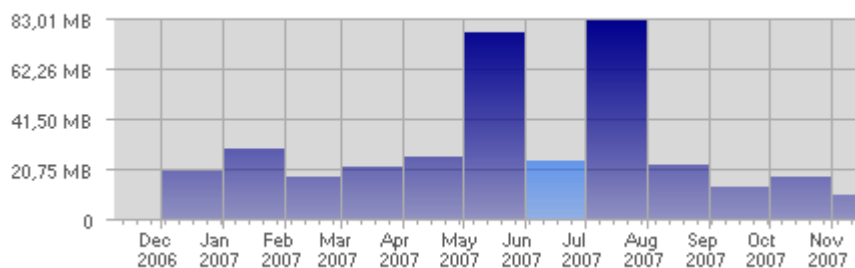

Traffic and Activity > Bandwidth

Report Description

Report Description: Bandwidth during the month of June 2007
 Report Range: Month of June 2007
 Report Scope: Historical Data

Historic Breakdown

Activity Breakdown

Date	Total Bandwidth	Average Bandwidth Historically	Change	Percent of Total Bandwidth
Fri Jun 1st, 2007	694,60 KB	752,14 KB	+694,60 KB ▲	2,74%
Sat Jun 2nd, 2007	573,40 KB	577,91 KB	+573,40 KB ▲	2,27%
Sun Jun 3rd, 2007	295,70 KB	1,91 MB	-1,08 MB ▼	1,17%
Mon Jun 4th, 2007	1,66 MB	2,08 MB	-147,10 KB ▼	6,69%
Tue Jun 5th, 2007	529,10 KB	802,75 KB	-102,00 KB ▼	2,09%
Wed Jun 6th, 2007	384,40 KB	816,49 KB	-45,90 KB ▼	1,52%
Thu Jun 7th, 2007	408,20 KB	788,81 KB	-100,20 KB ▼	1,61%
Fri Jun 8th, 2007	741,20 KB	752,14 KB	+46,60 KB ▲	2,93%
Sat Jun 9th, 2007	404,40 KB	577,91 KB	-169,00 KB ▼	1,60%
Sun Jun 10th, 2007	493,60 KB	1,91 MB	+197,90 KB ▲	1,95%
Mon Jun 11th, 2007	710,50 KB	2,08 MB	-984,30 KB ▼	2,81%
Tue Jun 12th, 2007	477,60 KB	802,75 KB	-51,50 KB ▼	1,89%
Wed Jun 13th, 2007	440,90 KB	816,49 KB	+56,50 KB ▲	1,74%
Thu Jun 14th, 2007	970,30 KB	788,81 KB	+562,10 KB ▲	3,83%
Fri Jun 15th, 2007	1,12 MB	752,14 KB	+407,50 KB ▲	4,54%
Sat Jun 16th, 2007	550,70 KB	577,91 KB	+146,30 KB ▲	2,18%
Sun Jun 17th, 2007	552,90 KB	1,91 MB	+59,30 KB ▲	2,18%
Mon Jun 18th, 2007	688,20 KB	2,08 MB	-22,30 KB ▼	2,72%
Tue Jun 19th, 2007	1,29 MB	802,75 KB	+846,40 KB ▲	5,23%
Wed Jun 20th, 2007	719,70 KB	816,49 KB	+278,80 KB ▲	2,84%
Thu Jun 21st, 2007	751,90 KB	788,81 KB	-218,40 KB ▼	2,97%
Fri Jun 22nd, 2007	959,70 KB	752,14 KB	-189,00 KB ▼	3,79%
Sat Jun 23rd, 2007	672,40 KB	577,91 KB	+121,70 KB ▲	2,66%
Sun Jun 24th, 2007	472,20 KB	1,91 MB	-80,70 KB ▼	1,87%
Mon Jun 25th, 2007	686,30 KB	2,08 MB	-1,90 KB ▼	2,71%
Tue Jun 26th, 2007	363,50 KB	802,75 KB	-960,50 KB ▼	1,44%
Wed Jun 27th, 2007	484,50 KB	816,49 KB	-235,20 KB ▼	1,91%
Thu Jun 28th, 2007	4,88 MB	788,81 KB	+4,14 MB ▲	19,73%