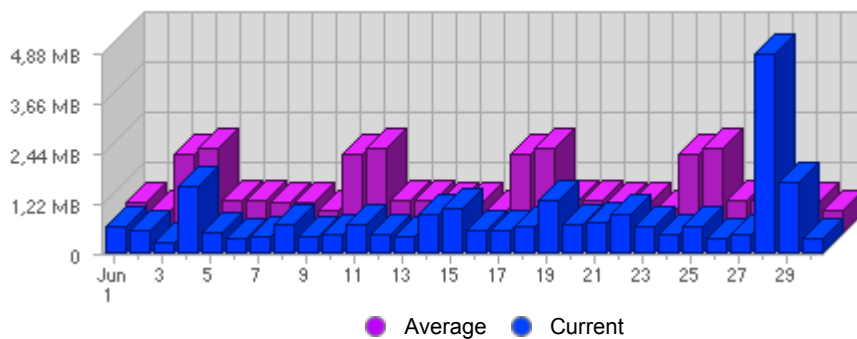

Traffic and Activity > Bandwidth

Report Description

Report Description: Bandwidth during the month of June 2007
 Report Range: Month of June 2007
 Report Scope: Historical Data

Historic Breakdown

Activity Breakdown

Date	Total Bandwidth	Average Bandwidth Historically	Change	Percent of Total Bandwidth
Fri Jun 1st, 2007	694,60 KB	752,14 KB	+694,60 KB ▲	2,74%
Sat Jun 2nd, 2007	573,40 KB	577,91 KB	+573,40 KB ▲	2,27%
Sun Jun 3rd, 2007	295,70 KB	1,91 MB	-1,08 MB ▼	1,17%
Mon Jun 4th, 2007	1,66 MB	2,08 MB	-147,10 KB ▼	6,69%
Tue Jun 5th, 2007	529,10 KB	802,75 KB	-102,00 KB ▼	2,09%
Wed Jun 6th, 2007	384,40 KB	816,49 KB	-45,90 KB ▼	1,52%
Thu Jun 7th, 2007	408,20 KB	788,81 KB	-100,20 KB ▼	1,61%
Fri Jun 8th, 2007	741,20 KB	752,14 KB	+46,60 KB ▲	2,93%
Sat Jun 9th, 2007	404,40 KB	577,91 KB	-169,00 KB ▼	1,60%
Sun Jun 10th, 2007	493,60 KB	1,91 MB	+197,90 KB ▲	1,95%
Mon Jun 11th, 2007	710,50 KB	2,08 MB	-984,30 KB ▼	2,81%
Tue Jun 12th, 2007	477,60 KB	802,75 KB	-51,50 KB ▼	1,89%
Wed Jun 13th, 2007	440,90 KB	816,49 KB	+56,50 KB ▲	1,74%
Thu Jun 14th, 2007	970,30 KB	788,81 KB	+562,10 KB ▲	3,83%
Fri Jun 15th, 2007	1,12 MB	752,14 KB	+407,50 KB ▲	4,54%
Sat Jun 16th, 2007	550,70 KB	577,91 KB	+146,30 KB ▲	2,18%
Sun Jun 17th, 2007	552,90 KB	1,91 MB	+59,30 KB ▲	2,18%
Mon Jun 18th, 2007	688,20 KB	2,08 MB	-22,30 KB ▼	2,72%
Tue Jun 19th, 2007	1,29 MB	802,75 KB	+846,40 KB ▲	5,23%
Wed Jun 20th, 2007	719,70 KB	816,49 KB	+278,80 KB ▲	2,84%
Thu Jun 21st, 2007	751,90 KB	788,81 KB	-218,40 KB ▼	2,97%
Fri Jun 22nd, 2007	959,70 KB	752,14 KB	-189,00 KB ▼	3,79%
Sat Jun 23rd, 2007	672,40 KB	577,91 KB	+121,70 KB ▲	2,66%
Sun Jun 24th, 2007	472,20 KB	1,91 MB	-80,70 KB ▼	1,87%
Mon Jun 25th, 2007	686,30 KB	2,08 MB	-1,90 KB ▼	2,71%
Tue Jun 26th, 2007	363,50 KB	802,75 KB	-960,50 KB ▼	1,44%
Wed Jun 27th, 2007	484,50 KB	816,49 KB	-235,20 KB ▼	1,91%
Thu Jun 28th, 2007	4,88 MB	788,81 KB	+4,14 MB ▲	19,73%