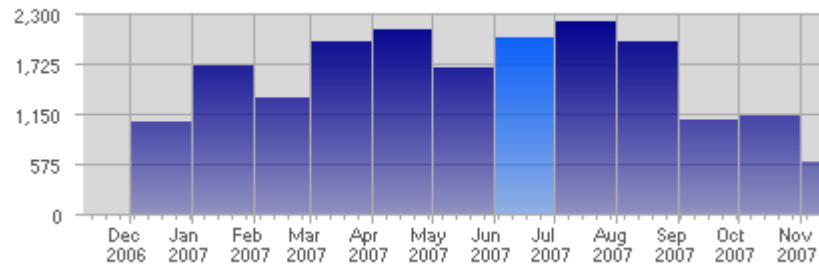

Traffic and Activity > Page Views

Report Description

Report Description: Page Views during the month of June 2007  
 Report Range: Month of June 2007  
 Report Scope: Historical Data

Historic Breakdown

Activity Breakdown

Date	Total Page Views	Average Page Views Historically	Change	Percent of Total Page Views
Fri Jun 1st, 2007	67	57,53	+67 ▲	3,28%
Sat Jun 2nd, 2007	42	42,26	+42 ▲	2,05%
Sun Jun 3rd, 2007	52	46,09	+25 ▲	2,54%
Mon Jun 4th, 2007	175	69,66	+60 ▲	8,56%
Tue Jun 5th, 2007	46	55,75	+15 ▲	2,25%
Wed Jun 6th, 2007	41	63,79	+3 ▲	2,01%
Thu Jun 7th, 2007	36	60,49	-39 ▼	1,76%
Fri Jun 8th, 2007	56	57,53	-11 ▼	2,74%
Sat Jun 9th, 2007	43	42,26	+1 ▲	2,10%
Sun Jun 10th, 2007	39	46,09	-13 ▼	1,91%
Mon Jun 11th, 2007	65	69,66	-110 ▼	3,18%
Tue Jun 12th, 2007	40	55,75	-6 ▼	1,96%
Wed Jun 13th, 2007	45	63,79	+4 ▲	2,20%
Thu Jun 14th, 2007	95	60,49	+59 ▲	4,65%
Fri Jun 15th, 2007	116	57,53	+60 ▲	5,67%
Sat Jun 16th, 2007	66	42,26	+23 ▲	3,23%
Sun Jun 17th, 2007	42	46,09	+3 ▲	2,05%
Mon Jun 18th, 2007	50	69,66	-15 ▼	2,45%
Tue Jun 19th, 2007	84	55,75	+44 ▲	4,11%
Wed Jun 20th, 2007	72	63,79	+27 ▲	3,52%
Thu Jun 21st, 2007	88	60,49	-7 ▼	4,30%
Fri Jun 22nd, 2007	97	57,53	-19 ▼	4,74%
Sat Jun 23rd, 2007	89	42,26	+23 ▲	4,35%
Sun Jun 24th, 2007	65	46,09	+23 ▲	3,18%
Mon Jun 25th, 2007	67	69,66	+17 ▲	3,28%
Tue Jun 26th, 2007	44	55,75	-40 ▼	2,15%
Wed Jun 27th, 2007	134	63,79	+62 ▲	6,55%
Thu Jun 28th, 2007	94	60,49	+6 ▲	4,60%