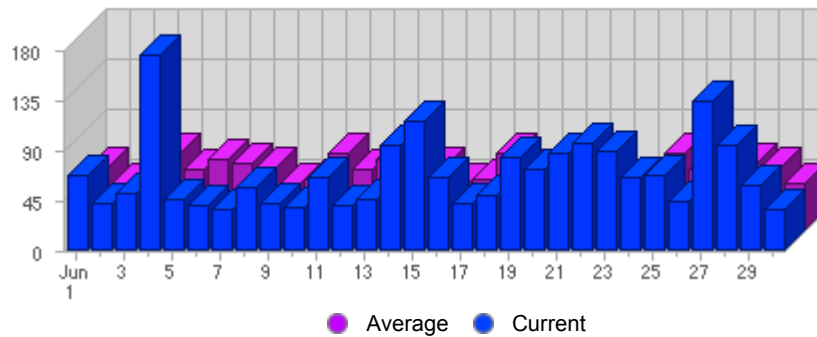

Traffic and Activity > Page Views

Report Description

Report Description: Page Views during the month of June 2007  
 Report Range: Month of June 2007  
 Report Scope: Historical Data

Historic Breakdown

Activity Breakdown

Date	Total Page Views	Average Page Views Historically	Change	Percent of Total Page Views
Fri Jun 1st, 2007	67	57,53	+67 ▲	3,28%
Sat Jun 2nd, 2007	42	42,26	+42 ▲	2,05%
Sun Jun 3rd, 2007	52	46,09	+25 ▲	2,54%
Mon Jun 4th, 2007	175	69,66	+60 ▲	8,56%
Tue Jun 5th, 2007	46	55,75	+15 ▲	2,25%
Wed Jun 6th, 2007	41	63,79	+3 ▲	2,01%
Thu Jun 7th, 2007	36	60,49	-39 ▼	1,76%
Fri Jun 8th, 2007	56	57,53	-11 ▼	2,74%
Sat Jun 9th, 2007	43	42,26	+1 ▲	2,10%
Sun Jun 10th, 2007	39	46,09	-13 ▼	1,91%
Mon Jun 11th, 2007	65	69,66	-110 ▼	3,18%
Tue Jun 12th, 2007	40	55,75	-6 ▼	1,96%
Wed Jun 13th, 2007	45	63,79	+4 ▲	2,20%
Thu Jun 14th, 2007	95	60,49	+59 ▲	4,65%
Fri Jun 15th, 2007	116	57,53	+60 ▲	5,67%
Sat Jun 16th, 2007	66	42,26	+23 ▲	3,23%
Sun Jun 17th, 2007	42	46,09	+3 ▲	2,05%
Mon Jun 18th, 2007	50	69,66	-15 ▼	2,45%
Tue Jun 19th, 2007	84	55,75	+44 ▲	4,11%
Wed Jun 20th, 2007	72	63,79	+27 ▲	3,52%
Thu Jun 21st, 2007	88	60,49	-7 ▼	4,30%
Fri Jun 22nd, 2007	97	57,53	-19 ▼	4,74%
Sat Jun 23rd, 2007	89	42,26	+23 ▲	4,35%
Sun Jun 24th, 2007	65	46,09	+23 ▲	3,18%
Mon Jun 25th, 2007	67	69,66	+17 ▲	3,28%
Tue Jun 26th, 2007	44	55,75	-40 ▼	2,15%
Wed Jun 27th, 2007	134	63,79	+62 ▲	6,55%
Thu Jun 28th, 2007	94	60,49	+6 ▲	4,60%

Fri Jun 29th, 2007	59	57,53	-38 ▼	2,89%
Sat Jun 30th, 2007	36	42,26	-53 ▼	1,76%
	2,045	1,576	+363 ▲	

Content created Tuesday, November 13, 2007 14:58:28 GMT 1:00  
LiveStats® .XSP V8.03 Copyright ©1996-2005 DeepMetrix® Corporation. All rights reserved.  
Licensed to Aruba S.p.A..