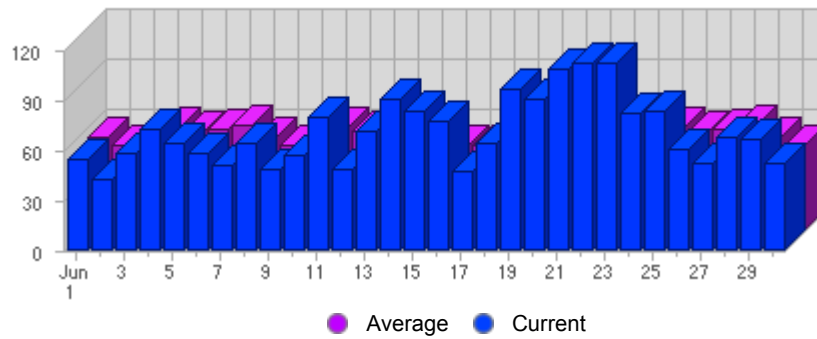

Traffic and Activity > Visits

Report Description

Report Description: Visits during the month of June 2007  
 Report Range: Month of June 2007  
 Report Scope: Historical Data

Historic Breakdown

Activity Breakdown

Date	Total Visits	Average Visits Historically	Change	Percent of Total Visits
Fri Jun 1st, 2007	55	55,89	+55 ▲	2,60%
Sat Jun 2nd, 2007	43	51,09	+43 ▲	2,04%
Sun Jun 3rd, 2007	58	51,32	+19 ▲	2,75%
Mon Jun 4th, 2007	72	61,96	+9 ▲	3,41%
Tue Jun 5th, 2007	64	58,96	+10 ▲	3,03%
Wed Jun 6th, 2007	58	60,09	+11 ▲	2,75%
Thu Jun 7th, 2007	51	62,40	-5 ▼	2,41%
Fri Jun 8th, 2007	64	55,89	+9 ▲	3,03%
Sat Jun 9th, 2007	49	51,09	+6 ▲	2,32%
Sun Jun 10th, 2007	57	51,32	-1 ▼	2,70%
Mon Jun 11th, 2007	80	61,96	+8 ▲	3,79%
Tue Jun 12th, 2007	48	58,96	-16 ▼	2,27%
Wed Jun 13th, 2007	71	60,09	+13 ▲	3,36%
Thu Jun 14th, 2007	90	62,40	+39 ▲	4,26%
Fri Jun 15th, 2007	83	55,89	+19 ▲	3,93%
Sat Jun 16th, 2007	77	51,09	+28 ▲	3,64%
Sun Jun 17th, 2007	47	51,32	-10 ▼	2,22%
Mon Jun 18th, 2007	64	61,96	-16 ▼	3,03%
Tue Jun 19th, 2007	96	58,96	+48 ▲	4,54%
Wed Jun 20th, 2007	90	60,09	+19 ▲	4,26%
Thu Jun 21st, 2007	108	62,40	+18 ▲	5,11%
Fri Jun 22nd, 2007	112	55,89	+29 ▲	5,30%
Sat Jun 23rd, 2007	112	51,09	+35 ▲	5,30%
Sun Jun 24th, 2007	82	51,32	+35 ▲	3,88%
Mon Jun 25th, 2007	83	61,96	+19 ▲	3,93%
Tue Jun 26th, 2007	60	58,96	-36 ▼	2,84%
Wed Jun 27th, 2007	52	60,09	-38 ▼	2,46%
Thu Jun 28th, 2007	68	62,40	-40 ▼	3,22%

Fri Jun 29th, 2007	67	55,89	-45 ▼	3,17%
Sat Jun 30th, 2007	52	51,09	-60 ▼	2,46%
	2,113	1,211	+377 ▲	

Content created Tuesday, November 13, 2007 14:57:31 GMT 1:00  
LiveStats® .XSP V8.03 Copyright ©1996-2005 DeepMetrix® Corporation. All rights reserved.  
Licensed to Aruba S.p.A..