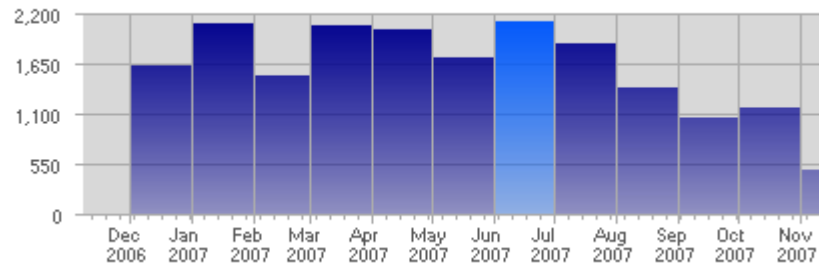

Traffic and Activity > Visits

Report Description

Report Description: Visits during the month of June 2007  
 Report Range: Month of June 2007  
 Report Scope: Historical Data

Historic Breakdown

Activity Breakdown

Date	Total Visits	Average Visits Historically	Change	Percent of Total Visits
Fri Jun 1st, 2007	55	55,89	+55 ▲	2,60%
Sat Jun 2nd, 2007	43	51,09	+43 ▲	2,04%
Sun Jun 3rd, 2007	58	51,32	+19 ▲	2,75%
Mon Jun 4th, 2007	72	61,96	+9 ▲	3,41%
Tue Jun 5th, 2007	64	58,96	+10 ▲	3,03%
Wed Jun 6th, 2007	58	60,09	+11 ▲	2,75%
Thu Jun 7th, 2007	51	62,40	-5 ▼	2,41%
Fri Jun 8th, 2007	64	55,89	+9 ▲	3,03%
Sat Jun 9th, 2007	49	51,09	+6 ▲	2,32%
Sun Jun 10th, 2007	57	51,32	-1 ▼	2,70%
Mon Jun 11th, 2007	80	61,96	+8 ▲	3,79%
Tue Jun 12th, 2007	48	58,96	-16 ▼	2,27%
Wed Jun 13th, 2007	71	60,09	+13 ▲	3,36%
Thu Jun 14th, 2007	90	62,40	+39 ▲	4,26%
Fri Jun 15th, 2007	83	55,89	+19 ▲	3,93%
Sat Jun 16th, 2007	77	51,09	+28 ▲	3,64%
Sun Jun 17th, 2007	47	51,32	-10 ▼	2,22%
Mon Jun 18th, 2007	64	61,96	-16 ▼	3,03%
Tue Jun 19th, 2007	96	58,96	+48 ▲	4,54%
Wed Jun 20th, 2007	90	60,09	+19 ▲	4,26%
Thu Jun 21st, 2007	108	62,40	+18 ▲	5,11%
Fri Jun 22nd, 2007	112	55,89	+29 ▲	5,30%
Sat Jun 23rd, 2007	112	51,09	+35 ▲	5,30%
Sun Jun 24th, 2007	82	51,32	+35 ▲	3,88%
Mon Jun 25th, 2007	83	61,96	+19 ▲	3,93%
Tue Jun 26th, 2007	60	58,96	-36 ▼	2,84%
Wed Jun 27th, 2007	52	60,09	-38 ▼	2,46%
Thu Jun 28th, 2007	68	62,40	-40 ▼	3,22%