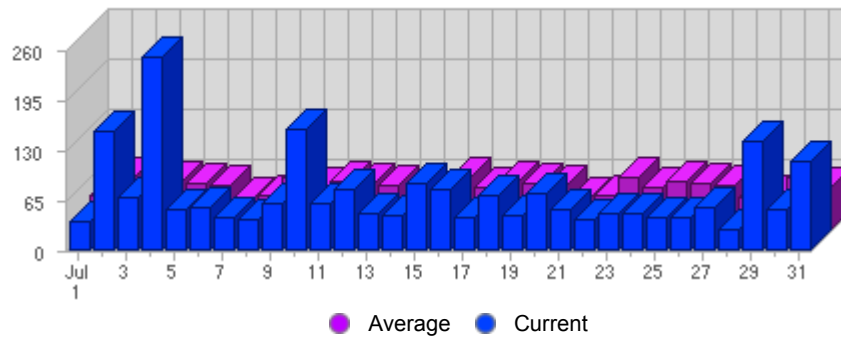

Traffic and Activity > Page Views

Report Description

Report Description: Page Views during the month of July 2007  
 Report Range: Month of July 2007  
 Report Scope: Historical Data

Historic Breakdown

Activity Breakdown