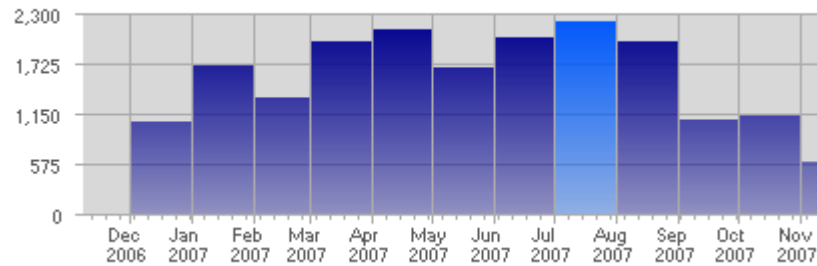

Traffic and Activity > Page Views

Report Description

Report Description: Page Views during the month of July 2007  
 Report Range: Month of July 2007  
 Report Scope: Historical Data

Historic Breakdown

Activity Breakdown