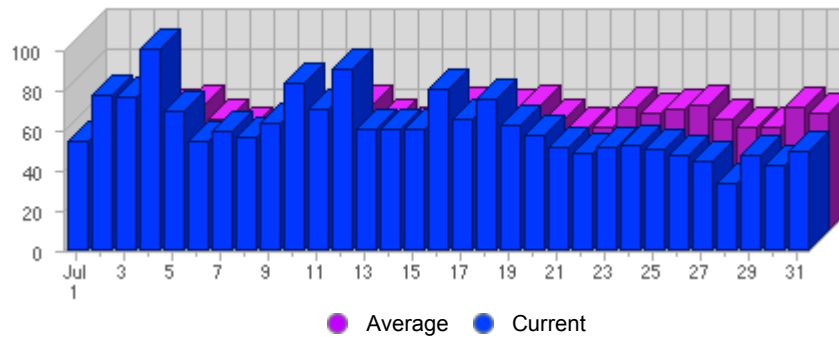

Traffic and Activity > Visits

Report Description

Report Description: Visits during the month of July 2007  
 Report Range: Month of July 2007  
 Report Scope: Historical Data

Historic Breakdown

Activity Breakdown

Date	Total Visits	Average Visits Historically	Change	Percent of Total Visits
Sun Jul 1st, 2007	54	51,32	+54 ▲	2,87%
Mon Jul 2nd, 2007	77	61,96	+77 ▲	4,09%
Tue Jul 3rd, 2007	76	58,96	+76 ▲	4,03%
Wed Jul 4th, 2007	100	60,09	+100 ▲	5,31%
Thu Jul 5th, 2007	69	62,40	+69 ▲	3,66%
Fri Jul 6th, 2007	54	55,89	+54 ▲	2,87%
Sat Jul 7th, 2007	59	51,09	+59 ▲	3,13%
Sun Jul 8th, 2007	56	51,32	+2 ▲	2,97%
Mon Jul 9th, 2007	63	61,96	-14 ▼	3,34%
Tue Jul 10th, 2007	83	58,96	+7 ▲	4,40%
Wed Jul 11th, 2007	70	60,09	-30 ▼	3,71%
Thu Jul 12th, 2007	90	62,40	+21 ▲	4,78%
Fri Jul 13th, 2007	60	55,89	+6 ▲	3,18%
Sat Jul 14th, 2007	60	51,09	+1 ▲	3,18%
Sun Jul 15th, 2007	60	51,32	+4 ▲	3,18%
Mon Jul 16th, 2007	80	61,96	+17 ▲	4,24%
Tue Jul 17th, 2007	65	58,96	-18 ▼	3,45%
Wed Jul 18th, 2007	75	60,09	+5 ▲	3,98%
Thu Jul 19th, 2007	62	62,40	-28 ▼	3,29%
Fri Jul 20th, 2007	58	55,89	-2 ▼	3,08%
Sat Jul 21st, 2007	51	51,09	-9 ▼	2,71%
Sun Jul 22nd, 2007	48	51,32	-12 ▼	2,55%
Mon Jul 23rd, 2007	51	61,96	-29 ▼	2,71%
Tue Jul 24th, 2007	52	58,96	-13 ▼	2,76%
Wed Jul 25th, 2007	50	60,09	-25 ▼	2,65%
Thu Jul 26th, 2007	47	62,40	-15 ▼	2,49%
Fri Jul 27th, 2007	44	55,89	-14 ▼	2,33%
Sat Jul 28th, 2007	33	51,09	-18 ▼	1,75%

Sun Jul 29th, 2007	47	51,32	-1 ▼	2,49%
Mon Jul 30th, 2007	42	61,96	-9 ▼	2,23%
Tue Jul 31st, 2007	49	58,96	-3 ▼	2,60%
	1,885	1,211	-228 ▼	

Content created Tuesday, November 13, 2007 14:31:47 GMT 1:00  
LiveStats® .XSP V8.03 Copyright ©1996-2005 DeepMetrix® Corporation. All rights reserved.  
Licensed to Aruba S.p.A..