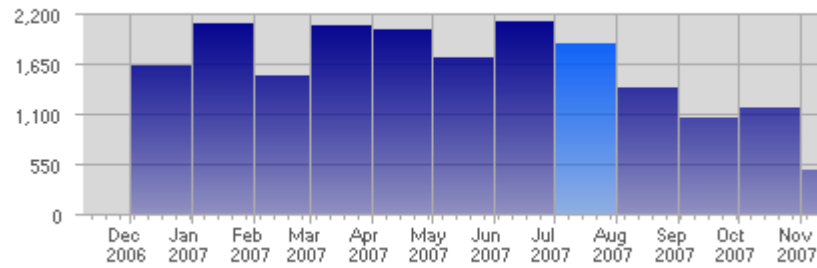

Traffic and Activity > Visits

Report Description

Report Description: Visits during the month of July 2007  
 Report Range: Month of July 2007  
 Report Scope: Historical Data

Historic Breakdown

Activity Breakdown

Date	Total Visits	Average Visits Historically	Change	Percent of Total Visits
Sun Jul 1st, 2007	54	51,32	+54 ▲	2,87%
Mon Jul 2nd, 2007	77	61,96	+77 ▲	4,09%
Tue Jul 3rd, 2007	76	58,96	+76 ▲	4,03%
Wed Jul 4th, 2007	100	60,09	+100 ▲	5,31%
Thu Jul 5th, 2007	69	62,40	+69 ▲	3,66%
Fri Jul 6th, 2007	54	55,89	+54 ▲	2,87%
Sat Jul 7th, 2007	59	51,09	+59 ▲	3,13%
Sun Jul 8th, 2007	56	51,32	+2 ▲	2,97%
Mon Jul 9th, 2007	63	61,96	-14 ▼	3,34%
Tue Jul 10th, 2007	83	58,96	+7 ▲	4,40%
Wed Jul 11th, 2007	70	60,09	-30 ▼	3,71%
Thu Jul 12th, 2007	90	62,40	+21 ▲	4,78%
Fri Jul 13th, 2007	60	55,89	+6 ▲	3,18%
Sat Jul 14th, 2007	60	51,09	+1 ▲	3,18%
Sun Jul 15th, 2007	60	51,32	+4 ▲	3,18%
Mon Jul 16th, 2007	80	61,96	+17 ▲	4,24%
Tue Jul 17th, 2007	65	58,96	-18 ▼	3,45%
Wed Jul 18th, 2007	75	60,09	+5 ▲	3,98%
Thu Jul 19th, 2007	62	62,40	-28 ▼	3,29%
Fri Jul 20th, 2007	58	55,89	-2 ▼	3,08%
Sat Jul 21st, 2007	51	51,09	-9 ▼	2,71%
Sun Jul 22nd, 2007	48	51,32	-12 ▼	2,55%
Mon Jul 23rd, 2007	51	61,96	-29 ▼	2,71%
Tue Jul 24th, 2007	52	58,96	-13 ▼	2,76%
Wed Jul 25th, 2007	50	60,09	-25 ▼	2,65%
Thu Jul 26th, 2007	47	62,40	-15 ▼	2,49%
Fri Jul 27th, 2007	44	55,89	-14 ▼	2,33%
Sat Jul 28th, 2007	33	51,09	-18 ▼	1,75%