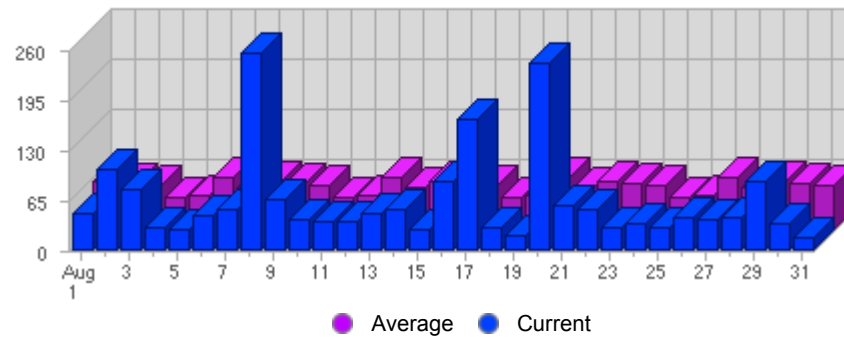

Traffic and Activity > Page Views

Report Description

Report Description: Page Views during the month of August 2007
 Report Range: Month of August 2007
 Report Scope: Historical Data

Historic Breakdown

Activity Breakdown

Date	Total Page Views	Average Page Views Historically	Change	Percent of Total Page Views
Wed Aug 1st, 2007	47	63,79	+47 ▲	2,37%
Thu Aug 2nd, 2007	106	60,49	+106 ▲	5,35%
Fri Aug 3rd, 2007	79	57,53	+79 ▲	3,99%
Sat Aug 4th, 2007	29	42,26	+29 ▲	1,46%
Sun Aug 5th, 2007	26	46,09	-116 ▼	1,31%
Mon Aug 6th, 2007	45	69,66	-9 ▼	2,27%
Tue Aug 7th, 2007	54	55,75	-62 ▼	2,73%
Wed Aug 8th, 2007	255	63,79	+208 ▲	12,87%
Thu Aug 9th, 2007	65	60,49	-41 ▼	3,28%
Fri Aug 10th, 2007	41	57,53	-38 ▼	2,07%
Sat Aug 11th, 2007	37	42,26	+8 ▲	1,87%
Sun Aug 12th, 2007	38	46,09	+12 ▲	1,92%
Mon Aug 13th, 2007	48	69,66	+3 ▲	2,42%
Tue Aug 14th, 2007	52	55,75	-2 ▼	2,63%
Wed Aug 15th, 2007	27	63,79	-228 ▼	1,36%
Thu Aug 16th, 2007	90	60,49	+25 ▲	4,54%
Fri Aug 17th, 2007	171	57,53	+130 ▲	8,63%
Sat Aug 18th, 2007	31	42,26	-6 ▼	1,57%
Sun Aug 19th, 2007	19	46,09	-19 ▼	0,96%
Mon Aug 20th, 2007	243	69,66	+195 ▲	12,27%
Tue Aug 21st, 2007	59	55,75	+7 ▲	2,98%
Wed Aug 22nd, 2007	52	63,79	+25 ▲	2,63%
Thu Aug 23rd, 2007	30	60,49	-60 ▼	1,51%
Fri Aug 24th, 2007	36	57,53	-135 ▼	1,82%
Sat Aug 25th, 2007	30	42,26	-1 ▼	1,51%
Sun Aug 26th, 2007	44	46,09	+25 ▲	2,22%
Mon Aug 27th, 2007	41	69,66	-202 ▼	2,07%
Tue Aug 28th, 2007	44	55,75	-15 ▼	2,22%

Wed Aug 29th, 2007	89	63,79	+37 ▲	4,49%
Thu Aug 30th, 2007	35	60,49	+5 ▲	1,77%
Fri Aug 31st, 2007	18	57,53	-18 ▼	0,91%
	1,981	1,576	-243 ▼	

Content created Tuesday, November 13, 2007 15:05:07 GMT 1:00
LiveStats® .XSP V8.03 Copyright ©1996-2005 DeepMetrix® Corporation. All rights reserved.
Licensed to Aruba S.p.A..