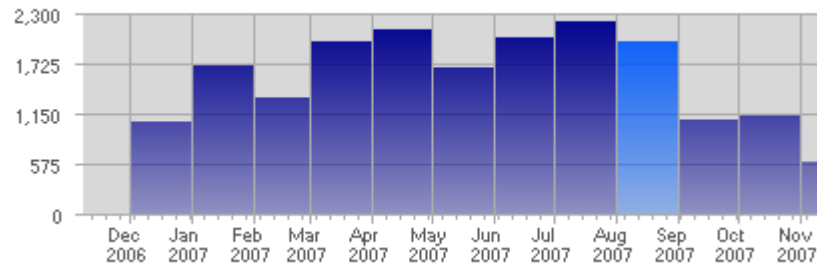

Traffic and Activity > Page Views

Report Description

Report Description: Page Views during the month of August 2007
 Report Range: Month of August 2007
 Report Scope: Historical Data

Historic Breakdown

Activity Breakdown

Date	Total Page Views	Average Page Views Historically	Change	Percent of Total Page Views
Wed Aug 1st, 2007	47	63,79	+47 ▲	2,37%
Thu Aug 2nd, 2007	106	60,49	+106 ▲	5,35%
Fri Aug 3rd, 2007	79	57,53	+79 ▲	3,99%
Sat Aug 4th, 2007	29	42,26	+29 ▲	1,46%
Sun Aug 5th, 2007	26	46,09	-116 ▼	1,31%
Mon Aug 6th, 2007	45	69,66	-9 ▼	2,27%
Tue Aug 7th, 2007	54	55,75	-62 ▼	2,73%
Wed Aug 8th, 2007	255	63,79	+208 ▲	12,87%
Thu Aug 9th, 2007	65	60,49	-41 ▼	3,28%
Fri Aug 10th, 2007	41	57,53	-38 ▼	2,07%
Sat Aug 11th, 2007	37	42,26	+8 ▲	1,87%
Sun Aug 12th, 2007	38	46,09	+12 ▲	1,92%
Mon Aug 13th, 2007	48	69,66	+3 ▲	2,42%
Tue Aug 14th, 2007	52	55,75	-2 ▼	2,63%
Wed Aug 15th, 2007	27	63,79	-228 ▼	1,36%
Thu Aug 16th, 2007	90	60,49	+25 ▲	4,54%
Fri Aug 17th, 2007	171	57,53	+130 ▲	8,63%
Sat Aug 18th, 2007	31	42,26	-6 ▼	1,57%
Sun Aug 19th, 2007	19	46,09	-19 ▼	0,96%
Mon Aug 20th, 2007	243	69,66	+195 ▲	12,27%
Tue Aug 21st, 2007	59	55,75	+7 ▲	2,98%
Wed Aug 22nd, 2007	52	63,79	+25 ▲	2,63%
Thu Aug 23rd, 2007	30	60,49	-60 ▼	1,51%
Fri Aug 24th, 2007	36	57,53	-135 ▼	1,82%
Sat Aug 25th, 2007	30	42,26	-1 ▼	1,51%
Sun Aug 26th, 2007	44	46,09	+25 ▲	2,22%
Mon Aug 27th, 2007	41	69,66	-202 ▼	2,07%
Tue Aug 28th, 2007	44	55,75	-15 ▼	2,22%