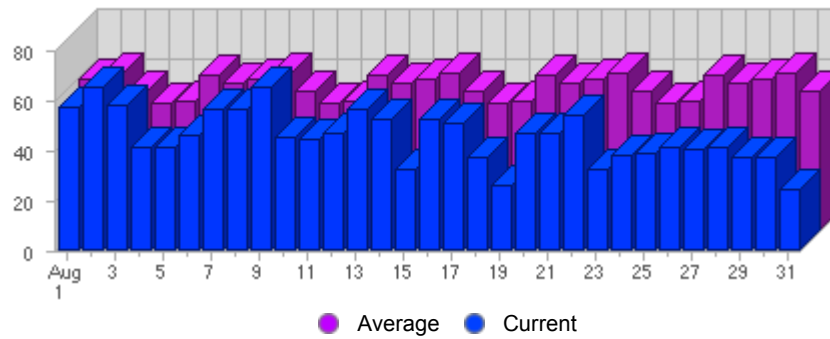

Traffic and Activity > Visits

Report Description

Report Description: Visits during the month of August 2007
 Report Range: Month of August 2007
 Report Scope: Historical Data

Historic Breakdown

Activity Breakdown

| Date | Total Visits | Average Visits Historically | Change | Percent of Total Visits |
|--------------------|--------------|-----------------------------|--------|-------------------------|
| Wed Aug 1st, 2007 | 57 | 60,09 | +57 ▲ | 4,06% |
| Thu Aug 2nd, 2007 | 65 | 62,40 | +65 ▲ | 4,63% |
| Fri Aug 3rd, 2007 | 58 | 55,89 | +58 ▲ | 4,13% |
| Sat Aug 4th, 2007 | 41 | 51,09 | +41 ▲ | 2,92% |
| Sun Aug 5th, 2007 | 41 | 51,32 | -6 ▼ | 2,92% |
| Mon Aug 6th, 2007 | 46 | 61,96 | +4 ▲ | 3,28% |
| Tue Aug 7th, 2007 | 56 | 58,96 | +7 ▲ | 3,99% |
| Wed Aug 8th, 2007 | 56 | 60,09 | -1 ▼ | 3,99% |
| Thu Aug 9th, 2007 | 65 | 62,40 | 0 ■ | 4,63% |
| Fri Aug 10th, 2007 | 45 | 55,89 | -13 ▼ | 3,21% |
| Sat Aug 11th, 2007 | 44 | 51,09 | +3 ▲ | 3,13% |
| Sun Aug 12th, 2007 | 47 | 51,32 | +6 ▲ | 3,35% |
| Mon Aug 13th, 2007 | 56 | 61,96 | +10 ▲ | 3,99% |
| Tue Aug 14th, 2007 | 52 | 58,96 | -4 ▼ | 3,70% |
| Wed Aug 15th, 2007 | 32 | 60,09 | -24 ▼ | 2,28% |
| Thu Aug 16th, 2007 | 52 | 62,40 | -13 ▼ | 3,70% |
| Fri Aug 17th, 2007 | 51 | 55,89 | +6 ▲ | 3,63% |
| Sat Aug 18th, 2007 | 37 | 51,09 | -7 ▼ | 2,64% |
| Sun Aug 19th, 2007 | 26 | 51,32 | -21 ▼ | 1,85% |
| Mon Aug 20th, 2007 | 47 | 61,96 | -9 ▼ | 3,35% |
| Tue Aug 21st, 2007 | 47 | 58,96 | -5 ▼ | 3,35% |
| Wed Aug 22nd, 2007 | 54 | 60,09 | +22 ▲ | 3,85% |
| Thu Aug 23rd, 2007 | 32 | 62,40 | -20 ▼ | 2,28% |
| Fri Aug 24th, 2007 | 38 | 55,89 | -13 ▼ | 2,71% |
| Sat Aug 25th, 2007 | 39 | 51,09 | +2 ▲ | 2,78% |
| Sun Aug 26th, 2007 | 41 | 51,32 | +15 ▲ | 2,92% |
| Mon Aug 27th, 2007 | 40 | 61,96 | -7 ▼ | 2,85% |
| Tue Aug 28th, 2007 | 41 | 58,96 | -6 ▼ | 2,92% |