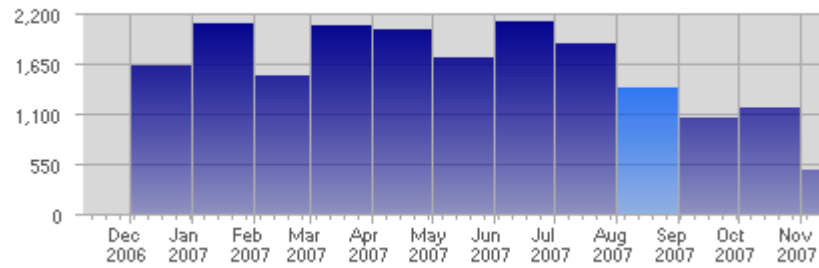

Traffic and Activity > Visits

Report Description

Report Description: Visits during the month of August 2007
 Report Range: Month of August 2007
 Report Scope: Historical Data

Historic Breakdown

Activity Breakdown

| Date | Total Visits | Average Visits Historically | Change | Percent of Total Visits |
|--------------------|--------------|-----------------------------|--------|-------------------------|
| Wed Aug 1st, 2007 | 57 | 60,09 | +57 ▲ | 4,06% |
| Thu Aug 2nd, 2007 | 65 | 62,40 | +65 ▲ | 4,63% |
| Fri Aug 3rd, 2007 | 58 | 55,89 | +58 ▲ | 4,13% |
| Sat Aug 4th, 2007 | 41 | 51,09 | +41 ▲ | 2,92% |
| Sun Aug 5th, 2007 | 41 | 51,32 | -6 ▼ | 2,92% |
| Mon Aug 6th, 2007 | 46 | 61,96 | +4 ▲ | 3,28% |
| Tue Aug 7th, 2007 | 56 | 58,96 | +7 ▲ | 3,99% |
| Wed Aug 8th, 2007 | 56 | 60,09 | -1 ▼ | 3,99% |
| Thu Aug 9th, 2007 | 65 | 62,40 | 0 ■ | 4,63% |
| Fri Aug 10th, 2007 | 45 | 55,89 | -13 ▼ | 3,21% |
| Sat Aug 11th, 2007 | 44 | 51,09 | +3 ▲ | 3,13% |
| Sun Aug 12th, 2007 | 47 | 51,32 | +6 ▲ | 3,35% |
| Mon Aug 13th, 2007 | 56 | 61,96 | +10 ▲ | 3,99% |
| Tue Aug 14th, 2007 | 52 | 58,96 | -4 ▼ | 3,70% |
| Wed Aug 15th, 2007 | 32 | 60,09 | -24 ▼ | 2,28% |
| Thu Aug 16th, 2007 | 52 | 62,40 | -13 ▼ | 3,70% |
| Fri Aug 17th, 2007 | 51 | 55,89 | +6 ▲ | 3,63% |
| Sat Aug 18th, 2007 | 37 | 51,09 | -7 ▼ | 2,64% |
| Sun Aug 19th, 2007 | 26 | 51,32 | -21 ▼ | 1,85% |
| Mon Aug 20th, 2007 | 47 | 61,96 | -9 ▼ | 3,35% |
| Tue Aug 21st, 2007 | 47 | 58,96 | -5 ▼ | 3,35% |
| Wed Aug 22nd, 2007 | 54 | 60,09 | +22 ▲ | 3,85% |
| Thu Aug 23rd, 2007 | 32 | 62,40 | -20 ▼ | 2,28% |
| Fri Aug 24th, 2007 | 38 | 55,89 | -13 ▼ | 2,71% |
| Sat Aug 25th, 2007 | 39 | 51,09 | +2 ▲ | 2,78% |
| Sun Aug 26th, 2007 | 41 | 51,32 | +15 ▲ | 2,92% |
| Mon Aug 27th, 2007 | 40 | 61,96 | -7 ▼ | 2,85% |
| Tue Aug 28th, 2007 | 41 | 58,96 | -6 ▼ | 2,92% |