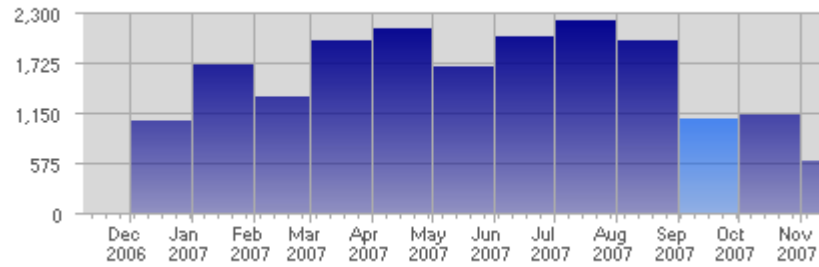

Traffic and Activity > Page Views

Report Description

Report Description: Page Views during the month of September 2007  
 Report Range: Month of September 2007  
 Report Scope: Historical Data

Historic Breakdown

Activity Breakdown

Date	Total Page Views	Average Page Views Historically	Change	Percent of Total Page Views
Sat Sep 1st, 2007	31	42,26	+31 ▲	2,83%
Sun Sep 2nd, 2007	23	46,09	+23 ▲	2,10%
Mon Sep 3rd, 2007	66	69,66	+66 ▲	6,03%
Tue Sep 4th, 2007	38	55,75	+38 ▲	3,47%
Wed Sep 5th, 2007	35	63,79	+35 ▲	3,20%
Thu Sep 6th, 2007	32	60,49	+32 ▲	2,93%
Fri Sep 7th, 2007	49	57,53	+49 ▲	4,48%
Sat Sep 8th, 2007	22	42,26	-9 ▼	2,01%
Sun Sep 9th, 2007	24	46,09	+1 ▲	2,19%
Mon Sep 10th, 2007	48	69,66	-18 ▼	4,39%
Tue Sep 11th, 2007	23	55,75	-15 ▼	2,10%
Wed Sep 12th, 2007	28	63,79	-7 ▼	2,56%
Thu Sep 13th, 2007	24	60,49	-8 ▼	2,19%
Fri Sep 14th, 2007	48	57,53	-1 ▼	4,39%
Sat Sep 15th, 2007	41	42,26	+19 ▲	3,75%
Sun Sep 16th, 2007	81	46,09	+57 ▲	7,40%
Mon Sep 17th, 2007	38	69,66	-10 ▼	3,47%
Tue Sep 18th, 2007	33	55,75	+10 ▲	3,02%
Wed Sep 19th, 2007	33	63,79	+5 ▲	3,02%
Thu Sep 20th, 2007	29	60,49	+5 ▲	2,65%
Fri Sep 21st, 2007	34	57,53	-14 ▼	3,11%
Sat Sep 22nd, 2007	25	42,26	-16 ▼	2,29%
Sun Sep 23rd, 2007	32	46,09	-49 ▼	2,93%
Mon Sep 24th, 2007	39	69,66	+1 ▲	3,57%
Tue Sep 25th, 2007	35	55,75	+2 ▲	3,20%
Wed Sep 26th, 2007	24	63,79	-9 ▼	2,19%
Thu Sep 27th, 2007	17	60,49	-12 ▼	1,55%
Fri Sep 28th, 2007	66	57,53	+32 ▲	6,03%