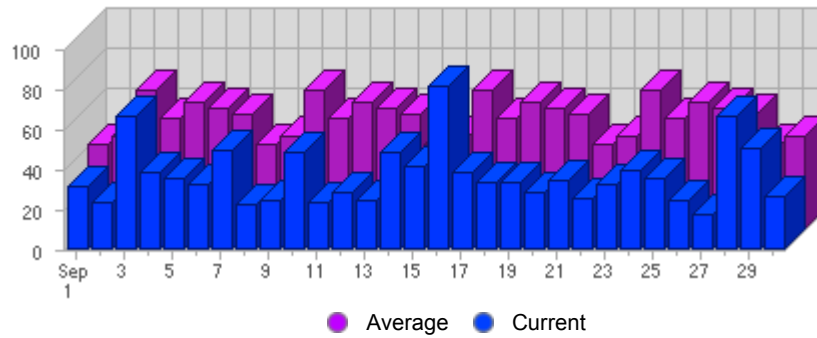

Traffic and Activity > Page Views

Report Description

Report Description: Page Views during the month of September 2007  
 Report Range: Month of September 2007  
 Report Scope: Historical Data

Historic Breakdown

Activity Breakdown

Date	Total Page Views	Average Page Views Historically	Change	Percent of Total Page Views
Sat Sep 1st, 2007	31	42,26	+31 ▲	2,83%
Sun Sep 2nd, 2007	23	46,09	+23 ▲	2,10%
Mon Sep 3rd, 2007	66	69,66	+66 ▲	6,03%
Tue Sep 4th, 2007	38	55,75	+38 ▲	3,47%
Wed Sep 5th, 2007	35	63,79	+35 ▲	3,20%
Thu Sep 6th, 2007	32	60,49	+32 ▲	2,93%
Fri Sep 7th, 2007	49	57,53	+49 ▲	4,48%
Sat Sep 8th, 2007	22	42,26	-9 ▼	2,01%
Sun Sep 9th, 2007	24	46,09	+1 ▲	2,19%
Mon Sep 10th, 2007	48	69,66	-18 ▼	4,39%
Tue Sep 11th, 2007	23	55,75	-15 ▼	2,10%
Wed Sep 12th, 2007	28	63,79	-7 ▼	2,56%
Thu Sep 13th, 2007	24	60,49	-8 ▼	2,19%
Fri Sep 14th, 2007	48	57,53	-1 ▼	4,39%
Sat Sep 15th, 2007	41	42,26	+19 ▲	3,75%
Sun Sep 16th, 2007	81	46,09	+57 ▲	7,40%
Mon Sep 17th, 2007	38	69,66	-10 ▼	3,47%
Tue Sep 18th, 2007	33	55,75	+10 ▲	3,02%
Wed Sep 19th, 2007	33	63,79	+5 ▲	3,02%
Thu Sep 20th, 2007	29	60,49	+5 ▲	2,65%
Fri Sep 21st, 2007	34	57,53	-14 ▼	3,11%
Sat Sep 22nd, 2007	25	42,26	-16 ▼	2,29%
Sun Sep 23rd, 2007	32	46,09	-49 ▼	2,93%
Mon Sep 24th, 2007	39	69,66	+1 ▲	3,57%
Tue Sep 25th, 2007	35	55,75	+2 ▲	3,20%
Wed Sep 26th, 2007	24	63,79	-9 ▼	2,19%
Thu Sep 27th, 2007	17	60,49	-12 ▼	1,55%
Fri Sep 28th, 2007	66	57,53	+32 ▲	6,03%

Sat Sep 29th, 2007	50	42,26	+25 ▲	4,57%
Sun Sep 30th, 2007	26	46,09	-6 ▼	2,38%
	1,094	1,576	-887 ▼	

Content created Tuesday, November 13, 2007 15:11:43 GMT 1:00  
LiveStats® .XSP V8.03 Copyright ©1996-2005 DeepMetrix® Corporation. All rights reserved.  
Licensed to Aruba S.p.A..