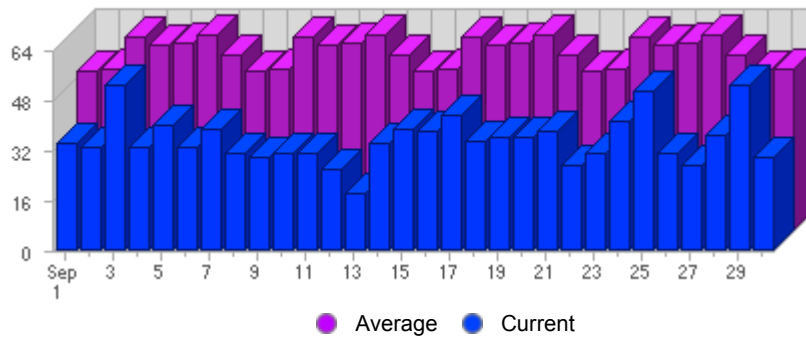

Traffic and Activity > Visits

Report Description

Report Description: Visits during the month of September 2007  
 Report Range: Month of September 2007  
 Report Scope: Historical Data

Historic Breakdown

Activity Breakdown

Date	Total Visits	Average Visits Historically	Change	Percent of Total Visits
Sat Sep 1st, 2007	34	51,09	+34 ▲	3,21%
Sun Sep 2nd, 2007	33	51,32	+33 ▲	3,12%
Mon Sep 3rd, 2007	53	61,96	+53 ▲	5,01%
Tue Sep 4th, 2007	33	58,96	+33 ▲	3,12%
Wed Sep 5th, 2007	40	60,09	+40 ▲	3,78%
Thu Sep 6th, 2007	33	62,40	+33 ▲	3,12%
Fri Sep 7th, 2007	39	55,89	+39 ▲	3,68%
Sat Sep 8th, 2007	31	51,09	-3 ▼	2,93%
Sun Sep 9th, 2007	30	51,32	-3 ▼	2,83%
Mon Sep 10th, 2007	31	61,96	-22 ▼	2,93%
Tue Sep 11th, 2007	31	58,96	-2 ▼	2,93%
Wed Sep 12th, 2007	26	60,09	-14 ▼	2,46%
Thu Sep 13th, 2007	18	62,40	-15 ▼	1,70%
Fri Sep 14th, 2007	34	55,89	-5 ▼	3,21%
Sat Sep 15th, 2007	39	51,09	+8 ▲	3,68%
Sun Sep 16th, 2007	38	51,32	+8 ▲	3,59%
Mon Sep 17th, 2007	43	61,96	+12 ▲	4,06%
Tue Sep 18th, 2007	35	58,96	+4 ▲	3,31%
Wed Sep 19th, 2007	36	60,09	+10 ▲	3,40%
Thu Sep 20th, 2007	36	62,40	+18 ▲	3,40%
Fri Sep 21st, 2007	38	55,89	+4 ▲	3,59%
Sat Sep 22nd, 2007	27	51,09	-12 ▼	2,55%
Sun Sep 23rd, 2007	31	51,32	-7 ▼	2,93%
Mon Sep 24th, 2007	41	61,96	-2 ▼	3,87%
Tue Sep 25th, 2007	51	58,96	+16 ▲	4,82%
Wed Sep 26th, 2007	31	60,09	-5 ▼	2,93%
Thu Sep 27th, 2007	27	62,40	-9 ▼	2,55%
Fri Sep 28th, 2007	37	55,89	-1 ▼	3,49%

Sat Sep 29th, 2007	53	51,09	+26 ▲	5,01%
Sun Sep 30th, 2007	30	51,32	-1 ▼	2,83%
	1,059	1,211	-345 ▼	

Content created Tuesday, November 13, 2007 15:11:15 GMT 1:00  
LiveStats® .XSP V8.03 Copyright ©1996-2005 DeepMatrix® Corporation. All rights reserved.  
Licensed to Aruba S.p.A..