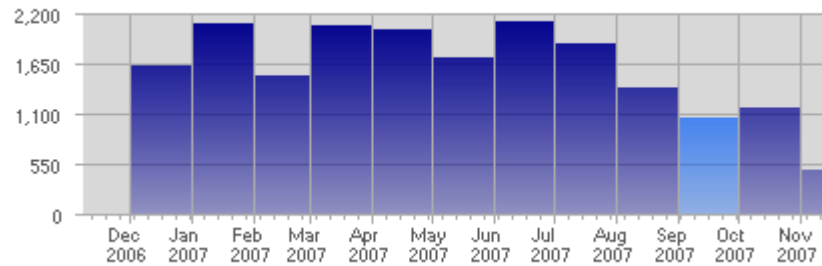

Traffic and Activity > Visits

Report Description

Report Description: Visits during the month of September 2007  
 Report Range: Month of September 2007  
 Report Scope: Historical Data

Historic Breakdown

Activity Breakdown

Date	Total Visits	Average Visits Historically	Change	Percent of Total Visits
Sat Sep 1st, 2007	34	51,09	+34 ▲	3,21%
Sun Sep 2nd, 2007	33	51,32	+33 ▲	3,12%
Mon Sep 3rd, 2007	53	61,96	+53 ▲	5,01%
Tue Sep 4th, 2007	33	58,96	+33 ▲	3,12%
Wed Sep 5th, 2007	40	60,09	+40 ▲	3,78%
Thu Sep 6th, 2007	33	62,40	+33 ▲	3,12%
Fri Sep 7th, 2007	39	55,89	+39 ▲	3,68%
Sat Sep 8th, 2007	31	51,09	-3 ▼	2,93%
Sun Sep 9th, 2007	30	51,32	-3 ▼	2,83%
Mon Sep 10th, 2007	31	61,96	-22 ▼	2,93%
Tue Sep 11th, 2007	31	58,96	-2 ▼	2,93%
Wed Sep 12th, 2007	26	60,09	-14 ▼	2,46%
Thu Sep 13th, 2007	18	62,40	-15 ▼	1,70%
Fri Sep 14th, 2007	34	55,89	-5 ▼	3,21%
Sat Sep 15th, 2007	39	51,09	+8 ▲	3,68%
Sun Sep 16th, 2007	38	51,32	+8 ▲	3,59%
Mon Sep 17th, 2007	43	61,96	+12 ▲	4,06%
Tue Sep 18th, 2007	35	58,96	+4 ▲	3,31%
Wed Sep 19th, 2007	36	60,09	+10 ▲	3,40%
Thu Sep 20th, 2007	36	62,40	+18 ▲	3,40%
Fri Sep 21st, 2007	38	55,89	+4 ▲	3,59%
Sat Sep 22nd, 2007	27	51,09	-12 ▼	2,55%
Sun Sep 23rd, 2007	31	51,32	-7 ▼	2,93%
Mon Sep 24th, 2007	41	61,96	-2 ▼	3,87%
Tue Sep 25th, 2007	51	58,96	+16 ▲	4,82%
Wed Sep 26th, 2007	31	60,09	-5 ▼	2,93%
Thu Sep 27th, 2007	27	62,40	-9 ▼	2,55%
Fri Sep 28th, 2007	37	55,89	-1 ▼	3,49%