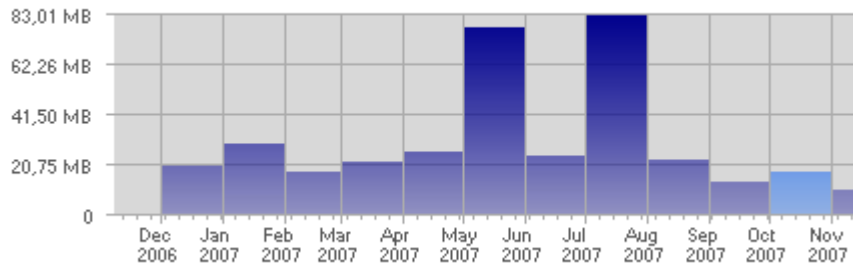

Traffic and Activity > Bandwidth

Report Description

Report Description: Bandwidth during the month of October 2007  
 Report Range: Month of October 2007  
 Report Scope: Historical Data

Historic Breakdown

Activity Breakdown

Date	Total Bandwidth	Average Bandwidth Historically	Change	Percent of Total Bandwidth
Mon Oct 1st, 2007	474,00 KB	2,08 MB	+474,00 KB ▲	2,62%
Tue Oct 2nd, 2007	614,00 KB	802,75 KB	+614,00 KB ▲	3,39%
Wed Oct 3rd, 2007	614,40 KB	816,49 KB	+614,40 KB ▲	3,39%
Thu Oct 4th, 2007	618,40 KB	788,81 KB	+618,40 KB ▲	3,41%
Fri Oct 5th, 2007	760,00 KB	752,14 KB	+760,00 KB ▲	4,19%
Sat Oct 6th, 2007	918,70 KB	577,91 KB	+918,70 KB ▲	5,07%
Sun Oct 7th, 2007	496,10 KB	1,91 MB	+25,90 KB ▲	2,74%
Mon Oct 8th, 2007	643,20 KB	2,08 MB	+169,20 KB ▲	3,55%
Tue Oct 9th, 2007	384,30 KB	802,75 KB	-229,70 KB ▼	2,12%
Wed Oct 10th, 2007	635,30 KB	816,49 KB	+20,90 KB ▲	3,51%
Thu Oct 11th, 2007	424,20 KB	788,81 KB	-194,20 KB ▼	2,34%
Fri Oct 12th, 2007	217,80 KB	752,14 KB	-542,20 KB ▼	1,20%
Sat Oct 13th, 2007	400,20 KB	577,91 KB	-518,50 KB ▼	2,21%
Sun Oct 14th, 2007	522,20 KB	1,91 MB	+26,10 KB ▲	2,88%
Mon Oct 15th, 2007	1,07 MB	2,08 MB	+452,20 KB ▲	6,04%
Tue Oct 16th, 2007	274,60 KB	802,75 KB	-109,70 KB ▼	1,52%
Wed Oct 17th, 2007	625,40 KB	816,49 KB	-9,90 KB ▼	3,45%
Thu Oct 18th, 2007	548,50 KB	788,81 KB	+124,30 KB ▲	3,03%
Fri Oct 19th, 2007	308,60 KB	752,14 KB	+90,80 KB ▲	1,70%
Sat Oct 20th, 2007	1,09 MB	577,91 KB	+720,60 KB ▲	6,18%
Sun Oct 21st, 2007	1007,50 KB	1,91 MB	+485,30 KB ▲	5,56%
Mon Oct 22nd, 2007	599,70 KB	2,08 MB	-495,70 KB ▼	3,31%
Tue Oct 23rd, 2007	542,40 KB	802,75 KB	+267,80 KB ▲	2,99%
Wed Oct 24th, 2007	425,10 KB	816,49 KB	-200,30 KB ▼	2,35%
Thu Oct 25th, 2007	753,40 KB	788,81 KB	+204,90 KB ▲	4,16%
Fri Oct 26th, 2007	279,80 KB	752,14 KB	-28,80 KB ▼	1,54%
Sat Oct 27th, 2007	356,70 KB	577,91 KB	-764,10 KB ▼	1,97%
Sun Oct 28th, 2007	592,40 KB	1,91 MB	-415,10 KB ▼	3,27%