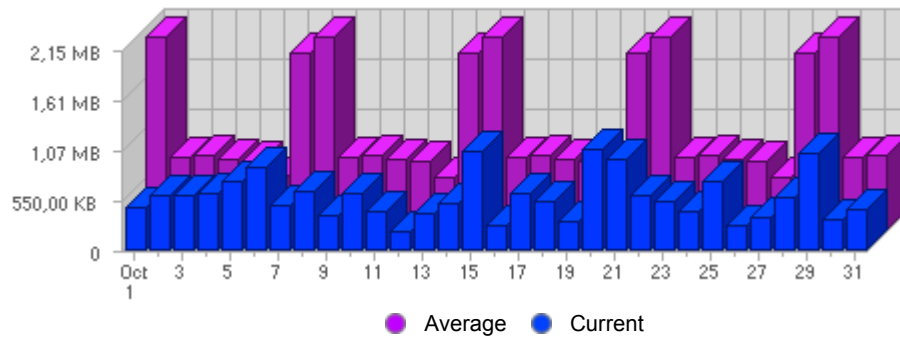

Traffic and Activity > Bandwidth

Report Description

Report Description: Bandwidth during the month of October 2007  
 Report Range: Month of October 2007  
 Report Scope: Historical Data

Historic Breakdown

Activity Breakdown

Date	Total Bandwidth	Average Bandwidth Historically	Change	Percent of Total Bandwidth
Mon Oct 1st, 2007	474,00 KB	2,08 MB	+474,00 KB ▲	2,62%
Tue Oct 2nd, 2007	614,00 KB	802,75 KB	+614,00 KB ▲	3,39%
Wed Oct 3rd, 2007	614,40 KB	816,49 KB	+614,40 KB ▲	3,39%
Thu Oct 4th, 2007	618,40 KB	788,81 KB	+618,40 KB ▲	3,41%
Fri Oct 5th, 2007	760,00 KB	752,14 KB	+760,00 KB ▲	4,19%
Sat Oct 6th, 2007	918,70 KB	577,91 KB	+918,70 KB ▲	5,07%
Sun Oct 7th, 2007	496,10 KB	1,91 MB	+25,90 KB ▲	2,74%
Mon Oct 8th, 2007	643,20 KB	2,08 MB	+169,20 KB ▲	3,55%
Tue Oct 9th, 2007	384,30 KB	802,75 KB	-229,70 KB ▼	2,12%
Wed Oct 10th, 2007	635,30 KB	816,49 KB	+20,90 KB ▲	3,51%
Thu Oct 11th, 2007	424,20 KB	788,81 KB	-194,20 KB ▼	2,34%
Fri Oct 12th, 2007	217,80 KB	752,14 KB	-542,20 KB ▼	1,20%
Sat Oct 13th, 2007	400,20 KB	577,91 KB	-518,50 KB ▼	2,21%
Sun Oct 14th, 2007	522,20 KB	1,91 MB	+26,10 KB ▲	2,88%
Mon Oct 15th, 2007	1,07 MB	2,08 MB	+452,20 KB ▲	6,04%
Tue Oct 16th, 2007	274,60 KB	802,75 KB	-109,70 KB ▼	1,52%
Wed Oct 17th, 2007	625,40 KB	816,49 KB	-9,90 KB ▼	3,45%
Thu Oct 18th, 2007	548,50 KB	788,81 KB	+124,30 KB ▲	3,03%
Fri Oct 19th, 2007	308,60 KB	752,14 KB	+90,80 KB ▲	1,70%
Sat Oct 20th, 2007	1,09 MB	577,91 KB	+720,60 KB ▲	6,18%
Sun Oct 21st, 2007	1007,50 KB	1,91 MB	+485,30 KB ▲	5,56%
Mon Oct 22nd, 2007	599,70 KB	2,08 MB	-495,70 KB ▼	3,31%
Tue Oct 23rd, 2007	542,40 KB	802,75 KB	+267,80 KB ▲	2,99%
Wed Oct 24th, 2007	425,10 KB	816,49 KB	-200,30 KB ▼	2,35%
Thu Oct 25th, 2007	753,40 KB	788,81 KB	+204,90 KB ▲	4,16%
Fri Oct 26th, 2007	279,80 KB	752,14 KB	-28,80 KB ▼	1,54%
Sat Oct 27th, 2007	356,70 KB	577,91 KB	-764,10 KB ▼	1,97%
Sun Oct 28th, 2007	592,40 KB	1,91 MB	-415,10 KB ▼	3,27%