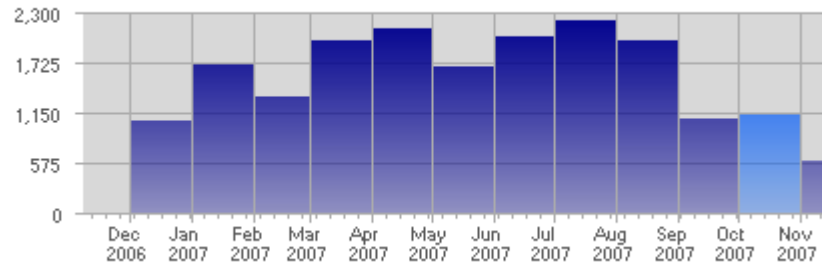

Traffic and Activity > Page Views

Report Description

Report Description: Page Views during the month of October 2007  
 Report Range: Month of October 2007  
 Report Scope: Historical Data

Historic Breakdown

Activity Breakdown

Date	Total Page Views	Average Page Views Historically	Change	Percent of Total Page Views
Mon Oct 1st, 2007	39	69,66	+39 ▲	3,43%
Tue Oct 2nd, 2007	39	55,75	+39 ▲	3,43%
Wed Oct 3rd, 2007	46	63,79	+46 ▲	4,04%
Thu Oct 4th, 2007	38	60,49	+38 ▲	3,34%
Fri Oct 5th, 2007	67	57,53	+67 ▲	5,89%
Sat Oct 6th, 2007	37	42,26	+37 ▲	3,25%
Sun Oct 7th, 2007	27	46,09	+1 ▲	2,37%
Mon Oct 8th, 2007	41	69,66	+2 ▲	3,60%
Tue Oct 9th, 2007	30	55,75	-9 ▼	2,64%
Wed Oct 10th, 2007	32	63,79	-14 ▼	2,81%
Thu Oct 11th, 2007	29	60,49	-9 ▼	2,55%
Fri Oct 12th, 2007	24	57,53	-43 ▼	2,11%
Sat Oct 13th, 2007	27	42,26	-10 ▼	2,37%
Sun Oct 14th, 2007	29	46,09	+2 ▲	2,55%
Mon Oct 15th, 2007	91	69,66	+50 ▲	7,00%
Tue Oct 16th, 2007	31	55,75	+1 ▲	2,72%
Wed Oct 17th, 2007	30	63,79	-2 ▼	2,64%
Thu Oct 18th, 2007	50	60,49	+21 ▲	4,39%
Fri Oct 19th, 2007	29	57,53	+5 ▲	2,55%
Sat Oct 20th, 2007	35	42,26	+8 ▲	3,08%
Sun Oct 21st, 2007	34	46,09	+5 ▲	2,99%
Mon Oct 22nd, 2007	30	69,66	-61 ▼	2,64%
Tue Oct 23rd, 2007	28	55,75	-3 ▼	2,46%
Wed Oct 24th, 2007	21	63,79	-9 ▼	1,85%
Thu Oct 25th, 2007	39	60,49	-11 ▼	3,43%
Fri Oct 26th, 2007	22	57,53	-7 ▼	1,93%
Sat Oct 27th, 2007	29	42,26	-6 ▼	2,55%
Sun Oct 28th, 2007	34	46,09	0 ■	2,99%