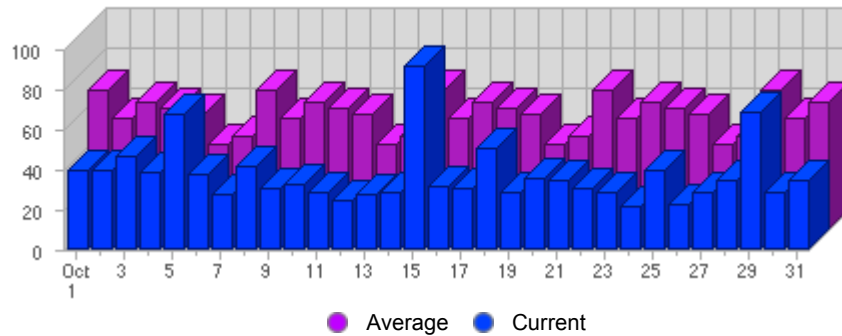

Traffic and Activity > Page Views

Report Description

Report Description: Page Views during the month of October 2007  
 Report Range: Month of October 2007  
 Report Scope: Historical Data

Historic Breakdown

Activity Breakdown

Date	Total Page Views	Average Page Views Historically	Change	Percent of Total Page Views
Mon Oct 1st, 2007	39	69,66	+39 ▲	3,43%
Tue Oct 2nd, 2007	39	55,75	+39 ▲	3,43%
Wed Oct 3rd, 2007	46	63,79	+46 ▲	4,04%
Thu Oct 4th, 2007	38	60,49	+38 ▲	3,34%
Fri Oct 5th, 2007	67	57,53	+67 ▲	5,89%
Sat Oct 6th, 2007	37	42,26	+37 ▲	3,25%
Sun Oct 7th, 2007	27	46,09	+1 ▲	2,37%
Mon Oct 8th, 2007	41	69,66	+2 ▲	3,60%
Tue Oct 9th, 2007	30	55,75	-9 ▼	2,64%
Wed Oct 10th, 2007	32	63,79	-14 ▼	2,81%
Thu Oct 11th, 2007	29	60,49	-9 ▼	2,55%
Fri Oct 12th, 2007	24	57,53	-43 ▼	2,11%
Sat Oct 13th, 2007	27	42,26	-10 ▼	2,37%
Sun Oct 14th, 2007	29	46,09	+2 ▲	2,55%
Mon Oct 15th, 2007	91	69,66	+50 ▲	7,00%
Tue Oct 16th, 2007	31	55,75	+1 ▲	2,72%
Wed Oct 17th, 2007	30	63,79	-2 ▼	2,64%
Thu Oct 18th, 2007	50	60,49	+21 ▲	4,39%
Fri Oct 19th, 2007	29	57,53	+5 ▲	2,55%
Sat Oct 20th, 2007	35	42,26	+8 ▲	3,08%
Sun Oct 21st, 2007	34	46,09	+5 ▲	2,99%
Mon Oct 22nd, 2007	30	69,66	-61 ▼	2,64%
Tue Oct 23rd, 2007	28	55,75	-3 ▼	2,46%
Wed Oct 24th, 2007	21	63,79	-9 ▼	1,85%
Thu Oct 25th, 2007	39	60,49	-11 ▼	3,43%
Fri Oct 26th, 2007	22	57,53	-7 ▼	1,93%
Sat Oct 27th, 2007	29	42,26	-6 ▼	2,55%
Sun Oct 28th, 2007	34	46,09	0 ■	2,99%

Mon Oct 29th, 2007	68	69,66	+38 ▲	5,98%
Tue Oct 30th, 2007	28	55,75	0 ▬	2,46%
Wed Oct 31st, 2007	34	63,79	+13 ▲	2,99%
	1,138	1,576	+44 ▲	

Content created Tuesday, November 13, 2007 15:20:03 GMT 1:00  
LiveStats® .XSP V8.03 Copyright ©1996-2005 DeepMetrix® Corporation. All rights reserved.  
Licensed to Aruba S.p.A..