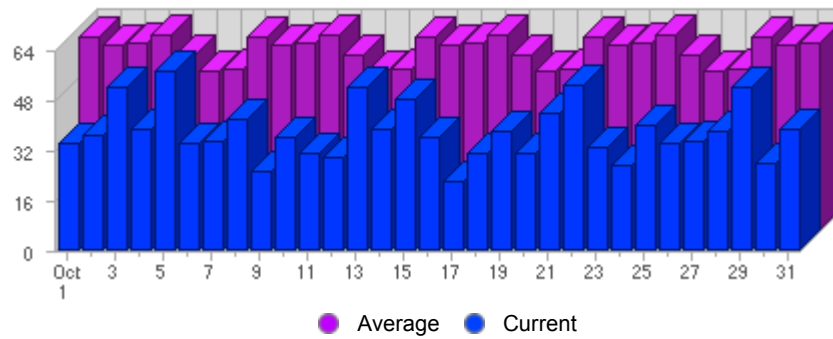

Traffic and Activity > Visits

Report Description

Report Description: Visits during the month of October 2007
 Report Range: Month of October 2007
 Report Scope: Historical Data

Historic Breakdown

Activity Breakdown

Date	Total Visits	Average Visits Historically	Change	Percent of Total Visits
Mon Oct 1st, 2007	34	61,96	+34 ▲	2,90%
Tue Oct 2nd, 2007	37	58,96	+37 ▲	3,16%
Wed Oct 3rd, 2007	52	60,09	+52 ▲	4,44%
Thu Oct 4th, 2007	39	62,40	+39 ▲	3,33%
Fri Oct 5th, 2007	57	55,89	+57 ▲	4,86%
Sat Oct 6th, 2007	34	51,09	+34 ▲	2,90%
Sun Oct 7th, 2007	35	51,32	+5 ▲	2,99%
Mon Oct 8th, 2007	42	61,96	+8 ▲	3,58%
Tue Oct 9th, 2007	25	58,96	-12 ▼	2,13%
Wed Oct 10th, 2007	36	60,09	-16 ▼	3,07%
Thu Oct 11th, 2007	31	62,40	-8 ▼	2,65%
Fri Oct 12th, 2007	30	55,89	-27 ▼	2,56%
Sat Oct 13th, 2007	52	51,09	+18 ▲	4,44%
Sun Oct 14th, 2007	39	51,32	+4 ▲	3,33%
Mon Oct 15th, 2007	48	61,96	+6 ▲	4,10%
Tue Oct 16th, 2007	36	58,96	+11 ▲	3,07%
Wed Oct 17th, 2007	22	60,09	-14 ▼	1,88%
Thu Oct 18th, 2007	31	62,40	0 ▬	2,65%
Fri Oct 19th, 2007	38	55,89	+8 ▲	3,24%
Sat Oct 20th, 2007	31	51,09	-21 ▼	2,65%
Sun Oct 21st, 2007	44	51,32	+5 ▲	3,75%
Mon Oct 22nd, 2007	53	61,96	+5 ▲	4,52%
Tue Oct 23rd, 2007	33	58,96	-3 ▼	2,82%
Wed Oct 24th, 2007	27	60,09	+5 ▲	2,30%
Thu Oct 25th, 2007	40	62,40	+9 ▲	3,41%
Fri Oct 26th, 2007	34	55,89	-4 ▼	2,90%
Sat Oct 27th, 2007	35	51,09	+4 ▲	2,99%
Sun Oct 28th, 2007	38	51,32	-6 ▼	3,24%

Mon Oct 29th, 2007	52	61,96	-1 ▼	4,44%
Tue Oct 30th, 2007	28	58,96	-5 ▼	2,39%
Wed Oct 31st, 2007	39	60,09	+12 ▲	3,33%
	1,172	1,211	+113 ▲	

Content created Tuesday, November 13, 2007 15:19:03 GMT 1:00
LiveStats® .XSP V8.03 Copyright ©1996-2005 DeepMetrix® Corporation. All rights reserved.
Licensed to Aruba S.p.A..