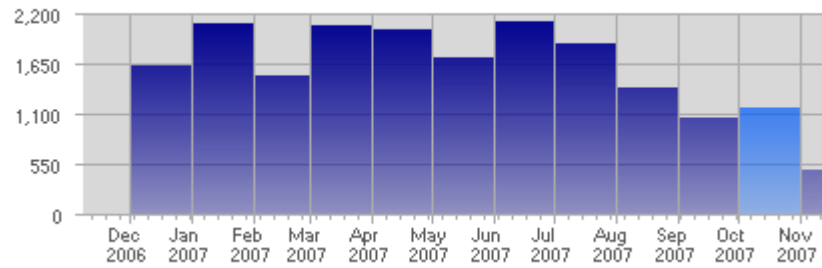

Traffic and Activity > Visits

Report Description

Report Description: Visits during the month of October 2007
 Report Range: Month of October 2007
 Report Scope: Historical Data

Historic Breakdown

Activity Breakdown

Date	Total Visits	Average Visits Historically	Change	Percent of Total Visits
Mon Oct 1st, 2007	34	61,96	+34 ▲	2,90%
Tue Oct 2nd, 2007	37	58,96	+37 ▲	3,16%
Wed Oct 3rd, 2007	52	60,09	+52 ▲	4,44%
Thu Oct 4th, 2007	39	62,40	+39 ▲	3,33%
Fri Oct 5th, 2007	57	55,89	+57 ▲	4,86%
Sat Oct 6th, 2007	34	51,09	+34 ▲	2,90%
Sun Oct 7th, 2007	35	51,32	+5 ▲	2,99%
Mon Oct 8th, 2007	42	61,96	+8 ▲	3,58%
Tue Oct 9th, 2007	25	58,96	-12 ▼	2,13%
Wed Oct 10th, 2007	36	60,09	-16 ▼	3,07%
Thu Oct 11th, 2007	31	62,40	-8 ▼	2,65%
Fri Oct 12th, 2007	30	55,89	-27 ▼	2,56%
Sat Oct 13th, 2007	52	51,09	+18 ▲	4,44%
Sun Oct 14th, 2007	39	51,32	+4 ▲	3,33%
Mon Oct 15th, 2007	48	61,96	+6 ▲	4,10%
Tue Oct 16th, 2007	36	58,96	+11 ▲	3,07%
Wed Oct 17th, 2007	22	60,09	-14 ▼	1,88%
Thu Oct 18th, 2007	31	62,40	0 ▬	2,65%
Fri Oct 19th, 2007	38	55,89	+8 ▲	3,24%
Sat Oct 20th, 2007	31	51,09	-21 ▼	2,65%
Sun Oct 21st, 2007	44	51,32	+5 ▲	3,75%
Mon Oct 22nd, 2007	53	61,96	+5 ▲	4,52%
Tue Oct 23rd, 2007	33	58,96	-3 ▼	2,82%
Wed Oct 24th, 2007	27	60,09	+5 ▲	2,30%
Thu Oct 25th, 2007	40	62,40	+9 ▲	3,41%
Fri Oct 26th, 2007	34	55,89	-4 ▼	2,90%
Sat Oct 27th, 2007	35	51,09	+4 ▲	2,99%
Sun Oct 28th, 2007	38	51,32	-6 ▼	3,24%