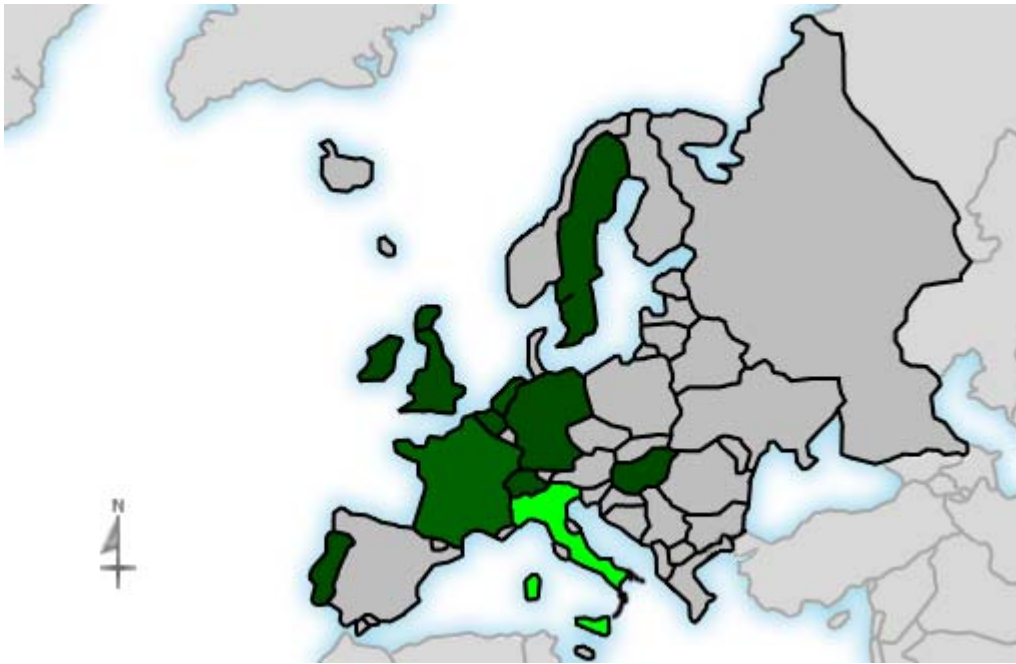

**Geographic Info** > **European Country****Report Description**

Report Description: European Countries that Visitors came from during the month of November 2007  
Report Range: Month of November 2007  
Report Scope: Historical Data  
List Size: 11 of 11

**Map****Activity Breakdown**

#	Flag	Country	Total Visits	Average Visits Historically	Change	Percent of Visits
1.		Italy	109	130,25	-9 ▼	73,65%
2.		France	16	53,50	-17 ▼	10,81%
3.		Netherlands	7	3,50	+5 ▲	4,73%
4.		Germany	3	3,50	+1 ▲	2,03%
5.		Sweden	3	29,08	-39 ▼	2,03%
6.		United Kingdom	2	2.00	-5 ▼	1,35%
7.		Belgium	2	0,00	+2 ▲	1,35%
8.		Switzerland	2	2.00	+2 ▲	1,35%
9.		Portugal	2	-	+2 ▲	1,35%
10.		Hungary	1	-	+1 ▲	0,68%
11.		Ireland	1	3,38	-3 ▼	0,68%
			148	225		