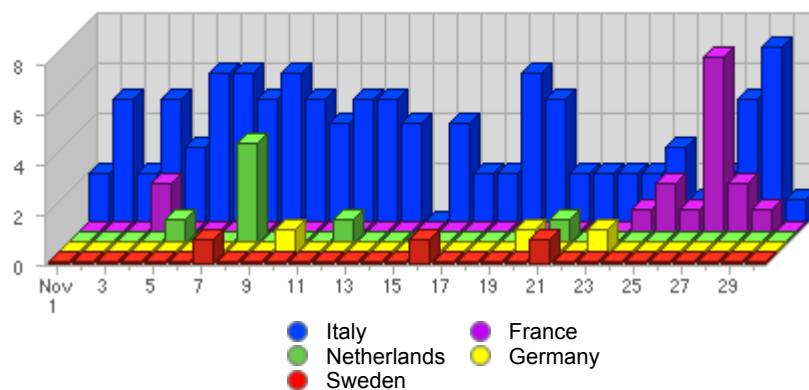

**Geographic Info** > **European Country****Report Description**

Report Description: European Countries that Visitors came from during the month of November 2007  
Report Range: Month of November 2007  
Report Scope: Historical Data  
List Size: 11 of 11

**Map****Activity Breakdown**

#	Flag	Country	Total Visits	Average Visits Historically	Change	Percent of Visits
1.		Italy	109	130,25	-9 ▼	73,65%
2.		France	16	53,50	-17 ▼	10,81%
3.		Netherlands	7	3,50	+5 ▲	4,73%
4.		Germany	3	3,50	+1 ▲	2,03%
5.		Sweden	3	29,08	-39 ▼	2,03%
6.		United Kingdom	2	2.00	-5 ▼	1,35%
7.		Belgium	2	0,00	+2 ▲	1,35%
8.		Switzerland	2	2.00	+2 ▲	1,35%
9.		Portugal	2	-	+2 ▲	1,35%
10.		Hungary	1	-	+1 ▲	0,68%
11.		Ireland	1	3,38	-3 ▼	0,68%
			148	225		