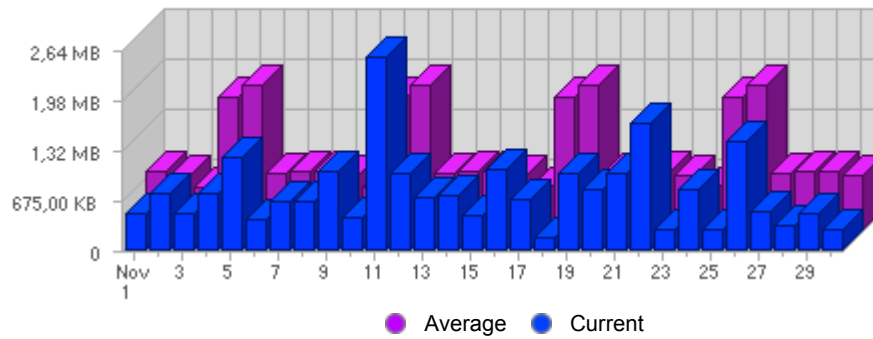

Traffic and Activity > Bandwidth

Report Description

Report Description: Bandwidth during the month of November 2007  
 Report Range: Month of November 2007  
 Report Scope: Historical Data

Historic Breakdown

Activity Breakdown

Date	Total Bandwidth	Average Bandwidth Historically	Change	Percent of Total Bandwidth
Thu Nov 1st, 2007	488,60 KB	795,11 KB	+488,60 KB ▲	2,06%
Fri Nov 2nd, 2007	757,00 KB	744,82 KB	+757,00 KB ▲	3,19%
Sat Nov 3rd, 2007	497,90 KB	592,29 KB	+497,90 KB ▲	2,10%
Sun Nov 4th, 2007	773,80 KB	1,76 MB	+181,40 KB ▲	3,27%
Mon Nov 5th, 2007	1,22 MB	1,92 MB	+185,80 KB ▲	5,28%
Tue Nov 6th, 2007	418,90 KB	775,00 KB	+70,30 KB ▲	1,77%
Wed Nov 7th, 2007	667,50 KB	785,07 KB	+210,30 KB ▲	2,82%
Thu Nov 8th, 2007	669,50 KB	795,11 KB	+180,90 KB ▲	2,83%
Fri Nov 9th, 2007	1,04 MB	744,82 KB	+309,60 KB ▲	4,50%
Sat Nov 10th, 2007	440,10 KB	592,29 KB	-57,80 KB ▼	1,86%
Sun Nov 11th, 2007	2,55 MB	1,76 MB	+1,80 MB ▲	11,02%
Mon Nov 12th, 2007	1,01 MB	1,92 MB	-214,70 KB ▼	4,38%
Tue Nov 13th, 2007	723,80 KB	775,00 KB	+304,90 KB ▲	3,05%
Wed Nov 14th, 2007	747,80 KB	785,07 KB	+80,30 KB ▲	3,16%
Thu Nov 15th, 2007	462,50 KB	795,11 KB	-207,00 KB ▼	1,95%
Fri Nov 16th, 2007	1,06 MB	744,82 KB	+19,50 KB ▲	4,58%
Sat Nov 17th, 2007	689,50 KB	592,29 KB	+249,40 KB ▲	2,91%
Sun Nov 18th, 2007	182,60 KB	1,76 MB	-2,37 MB ▼	0,77%
Mon Nov 19th, 2007	1,01 MB	1,92 MB	-5,90 KB ▼	4,35%
Tue Nov 20th, 2007	821,50 KB	775,00 KB	+97,70 KB ▲	3,47%
Wed Nov 21st, 2007	1,01 MB	785,07 KB	+291,50 KB ▲	4,39%
Thu Nov 22nd, 2007	1,67 MB	795,11 KB	+1,22 MB ▲	7,21%
Fri Nov 23rd, 2007	295,20 KB	744,82 KB	-790,90 KB ▼	1,25%
Sat Nov 24th, 2007	833,70 KB	592,29 KB	+144,20 KB ▲	3,52%
Sun Nov 25th, 2007	293,30 KB	1,76 MB	+110,70 KB ▲	1,24%
Mon Nov 26th, 2007	1,44 MB	1,92 MB	+443,90 KB ▲	6,23%
Tue Nov 27th, 2007	517,40 KB	775,00 KB	-304,10 KB ▼	2,18%
Wed Nov 28th, 2007	329,60 KB	785,07 KB	-709,70 KB ▼	1,39%