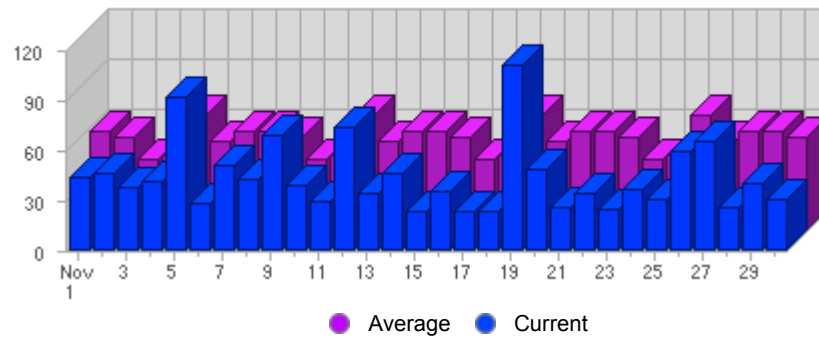

Traffic and Activity > Page Views

Report Description

Report Description: Page Views during the month of November 2007
 Report Range: Month of November 2007
 Report Scope: Historical Data

Historic Breakdown

Activity Breakdown

Date	Total Page Views	Average Page Views Historically	Change	Percent of Total Page Views
Thu Nov 1st, 2007	44	59,80	+44 ▲	3,36%
Fri Nov 2nd, 2007	46	55,37	+46 ▲	3,52%
Sat Nov 3rd, 2007	38	42,74	+38 ▲	2,91%
Sun Nov 4th, 2007	41	44,87	+7 ▲	3,14%
Mon Nov 5th, 2007	92	68,52	+24 ▲	7,03%
Tue Nov 6th, 2007	28	53,87	0 ▬	2,14%
Wed Nov 7th, 2007	51	59,65	+17 ▲	3,90%
Thu Nov 8th, 2007	42	59,80	-2 ▼	3,21%
Fri Nov 9th, 2007	69	55,37	+23 ▲	5,28%
Sat Nov 10th, 2007	39	42,74	+1 ▲	2,98%
Sun Nov 11th, 2007	29	44,87	-12 ▼	2,22%
Mon Nov 12th, 2007	74	68,52	-18 ▼	5,66%
Tue Nov 13th, 2007	34	53,87	+6 ▲	2,60%
Wed Nov 14th, 2007	46	59,65	-5 ▼	3,52%
Thu Nov 15th, 2007	23	59,80	-19 ▼	1,76%
Fri Nov 16th, 2007	35	55,37	-34 ▼	2,68%
Sat Nov 17th, 2007	23	42,74	-16 ▼	1,76%
Sun Nov 18th, 2007	23	44,87	-6 ▼	1,76%
Mon Nov 19th, 2007	111	68,52	+37 ▲	8,49%
Tue Nov 20th, 2007	49	53,87	+15 ▲	3,75%
Wed Nov 21st, 2007	26	59,65	-20 ▼	1,99%
Thu Nov 22nd, 2007	34	59,80	+11 ▲	2,60%
Fri Nov 23rd, 2007	25	55,37	-10 ▼	1,91%
Sat Nov 24th, 2007	36	42,74	+13 ▲	2,75%
Sun Nov 25th, 2007	30	44,87	+7 ▲	2,29%
Mon Nov 26th, 2007	59	68,52	-52 ▼	4,51%
Tue Nov 27th, 2007	65	53,87	+16 ▲	4,97%
Wed Nov 28th, 2007	26	59,65	0 ▬	1,99%

Thu Nov 29th, 2007	40	59,80	+6 ▲	3,06%
Fri Nov 30th, 2007	30	55,37	+5 ▲	2,29%
	1,308	1,548	+170 ▲	

Content created Tuesday, January 1, 2008 16:52:57 GMT 1:00
LiveStats® .XSP V8.03 Copyright ©1996-2005 DeepMetrix® Corporation. All rights reserved.
Licensed to Aruba S.p.A..