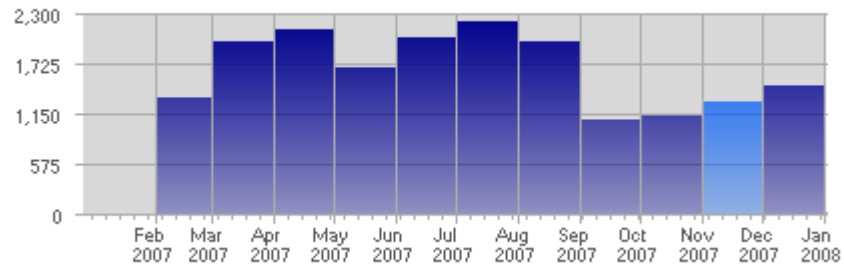

Traffic and Activity > Page Views

Report Description

Report Description: Page Views during the month of November 2007
 Report Range: Month of November 2007
 Report Scope: Historical Data

Historic Breakdown

Activity Breakdown

Date	Total Page Views	Average Page Views Historically	Change	Percent of Total Page Views
Thu Nov 1st, 2007	44	59,80	+44 ▲	3,36%
Fri Nov 2nd, 2007	46	55,37	+46 ▲	3,52%
Sat Nov 3rd, 2007	38	42,74	+38 ▲	2,91%
Sun Nov 4th, 2007	41	44,87	+7 ▲	3,14%
Mon Nov 5th, 2007	92	68,52	+24 ▲	7,03%
Tue Nov 6th, 2007	28	53,87	0 ▬	2,14%
Wed Nov 7th, 2007	51	59,65	+17 ▲	3,90%
Thu Nov 8th, 2007	42	59,80	-2 ▼	3,21%
Fri Nov 9th, 2007	69	55,37	+23 ▲	5,28%
Sat Nov 10th, 2007	39	42,74	+1 ▲	2,98%
Sun Nov 11th, 2007	29	44,87	-12 ▼	2,22%
Mon Nov 12th, 2007	74	68,52	-18 ▼	5,66%
Tue Nov 13th, 2007	34	53,87	+6 ▲	2,60%
Wed Nov 14th, 2007	46	59,65	-5 ▼	3,52%
Thu Nov 15th, 2007	23	59,80	-19 ▼	1,76%
Fri Nov 16th, 2007	35	55,37	-34 ▼	2,68%
Sat Nov 17th, 2007	23	42,74	-16 ▼	1,76%
Sun Nov 18th, 2007	23	44,87	-6 ▼	1,76%
Mon Nov 19th, 2007	111	68,52	+37 ▲	8,49%
Tue Nov 20th, 2007	49	53,87	+15 ▲	3,75%
Wed Nov 21st, 2007	26	59,65	-20 ▼	1,99%
Thu Nov 22nd, 2007	34	59,80	+11 ▲	2,60%
Fri Nov 23rd, 2007	25	55,37	-10 ▼	1,91%
Sat Nov 24th, 2007	36	42,74	+13 ▲	2,75%
Sun Nov 25th, 2007	30	44,87	+7 ▲	2,29%
Mon Nov 26th, 2007	59	68,52	-52 ▼	4,51%
Tue Nov 27th, 2007	65	53,87	+16 ▲	4,97%
Wed Nov 28th, 2007	26	59,65	0 ▬	1,99%