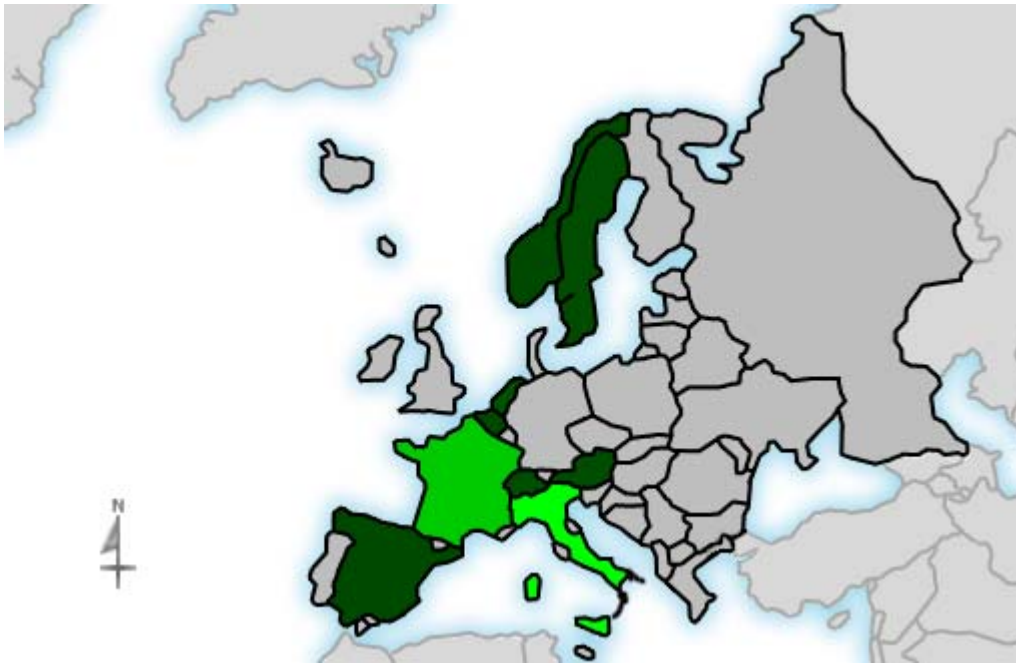

Geographic Info > **European Country****Report Description**

Report Description: European Countries that Visitors came from during the month of December 2007
Report Range: Month of December 2007
Report Scope: Historical Data
List Size: 9 of 9

Map**Activity Breakdown**

#	Flag	Country	Total Visits	Average Visits Historically	Change	Percent of Visits
1.		Italy	100	130,25	-9 ▼	52,91%
2.		France	72	53,50	+56 ▲	38,10%
3.		Netherlands	6	3,50	-1 ▼	3,18%
4.		Switzerland	4	2,00	+2 ▲	2,12%
5.		Austria	2	-	+2 ▲	1,06%
6.		Sweden	2	29,08	-1 ▼	1,06%
7.		Norway	1	0,50	+1 ▲	0,53%
8.		Belgium	1	0,00	-1 ▼	0,53%
9.		Spain	1	4,38	+1 ▲	0,53%
			189	225	+41 ▲	