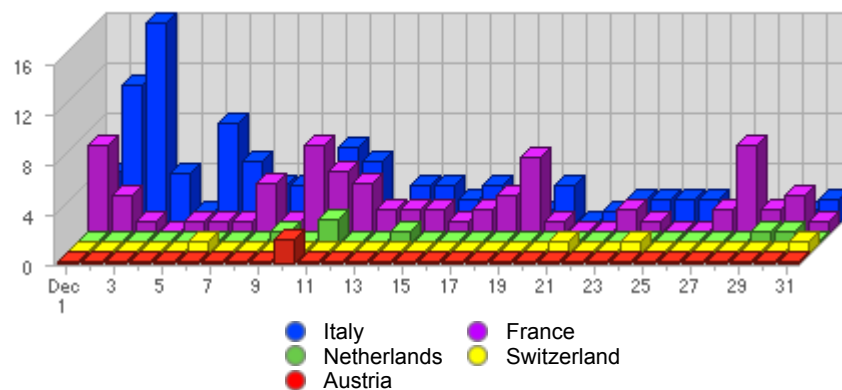

Geographic Info > **European Country****Report Description**

Report Description: European Countries that Visitors came from during the month of December 2007
Report Range: Month of December 2007
Report Scope: Historical Data
List Size: 9 of 9

Map**Activity Breakdown**

#	Flag	Country	Total Visits	Average Visits Historically	Change	Percent of Visits
1.		Italy	100	130,25	-9 ▼	52,91%
2.		France	72	53,50	+56 ▲	38,10%
3.		Netherlands	6	3,50	-1 ▼	3,18%
4.		Switzerland	4	2,00	+2 ▲	2,12%
5.		Austria	2	-	+2 ▲	1,06%
6.		Sweden	2	29,08	-1 ▼	1,06%
7.		Norway	1	0,50	+1 ▲	0,53%
8.		Belgium	1	0,00	-1 ▼	0,53%
9.		Spain	1	4,38	+1 ▲	0,53%
			189	225	+41 ▲	