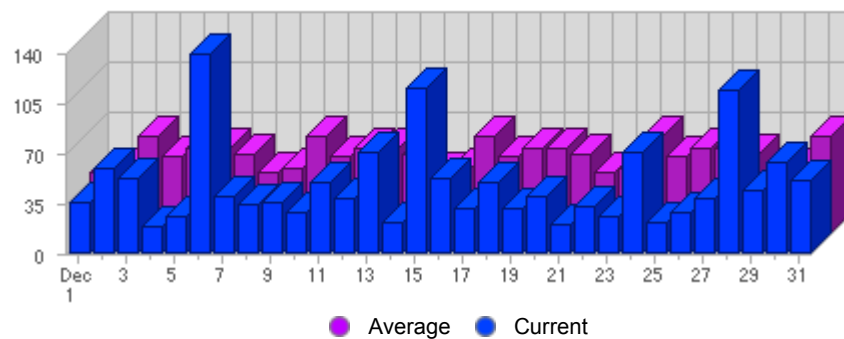

Traffic and Activity > Page Views

Report Description

Report Description: Page Views during the month of December 2007
 Report Range: Month of December 2007
 Report Scope: Historical Data

Historic Breakdown

Activity Breakdown

Date	Total Page Views	Average Page Views Historically	Change	Percent of Total Page Views
Sat Dec 1st, 2007	36	42,74	+36 ▲	2,42%
Sun Dec 2nd, 2007	60	44,87	+60 ▲	4,04%
Mon Dec 3rd, 2007	52	68,52	+52 ▲	3,50%
Tue Dec 4th, 2007	19	53,87	+19 ▲	1,28%
Wed Dec 5th, 2007	26	59,65	+26 ▲	1,75%
Thu Dec 6th, 2007	139	59,80	+139 ▲	9,35%
Fri Dec 7th, 2007	40	55,37	+40 ▲	2,69%
Sat Dec 8th, 2007	34	42,74	-2 ▼	2,29%
Sun Dec 9th, 2007	36	44,87	-24 ▼	2,42%
Mon Dec 10th, 2007	28	68,52	-24 ▼	1,88%
Tue Dec 11th, 2007	50	53,87	+31 ▲	3,37%
Wed Dec 12th, 2007	39	59,65	+13 ▲	2,63%
Thu Dec 13th, 2007	71	59,80	-68 ▼	4,78%
Fri Dec 14th, 2007	22	55,37	-18 ▼	1,48%
Sat Dec 15th, 2007	116	42,74	+82 ▲	7,81%
Sun Dec 16th, 2007	53	44,87	+17 ▲	3,57%
Mon Dec 17th, 2007	32	68,52	+4 ▲	2,15%
Tue Dec 18th, 2007	50	53,87	0 ■	3,37%
Wed Dec 19th, 2007	31	59,65	-8 ▼	2,09%
Thu Dec 20th, 2007	40	59,80	-31 ▼	2,69%
Fri Dec 21st, 2007	20	55,37	-2 ▼	1,35%
Sat Dec 22nd, 2007	33	42,74	-83 ▼	2,22%
Sun Dec 23rd, 2007	26	44,87	-27 ▼	1,75%
Mon Dec 24th, 2007	70	68,52	+38 ▲	4,71%
Tue Dec 25th, 2007	22	53,87	-28 ▼	1,48%
Wed Dec 26th, 2007	29	59,65	-2 ▼	1,95%
Thu Dec 27th, 2007	39	59,80	-1 ▼	2,63%
Fri Dec 28th, 2007	114	55,37	+94 ▲	7,67%

Sat Dec 29th, 2007	44	42,74	+11 ▲	2,96%
Sun Dec 30th, 2007	64	44,87	+38 ▲	4,31%
Mon Dec 31st, 2007	51	68,52	-19 ▼	3,43%
	1,486	1,548	+178 ▲	

Content created Tuesday, January 1, 2008 17:08:04 GMT 1:00
LiveStats® .XSP V8.03 Copyright ©1996-2005 DeepMetrix® Corporation. All rights reserved.
Licensed to Aruba S.p.A..