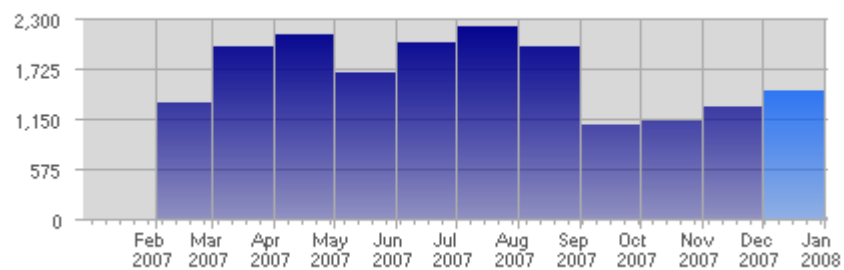

Traffic and Activity > Page Views

Report Description

Report Description: Page Views during the month of December 2007
 Report Range: Month of December 2007
 Report Scope: Historical Data

Historic Breakdown

Activity Breakdown

Date	Total Page Views	Average Page Views Historically	Change	Percent of Total Page Views
Sat Dec 1st, 2007	36	42,74	+36 ▲	2,42%
Sun Dec 2nd, 2007	60	44,87	+60 ▲	4,04%
Mon Dec 3rd, 2007	52	68,52	+52 ▲	3,50%
Tue Dec 4th, 2007	19	53,87	+19 ▲	1,28%
Wed Dec 5th, 2007	26	59,65	+26 ▲	1,75%
Thu Dec 6th, 2007	139	59,80	+139 ▲	9,35%
Fri Dec 7th, 2007	40	55,37	+40 ▲	2,69%
Sat Dec 8th, 2007	34	42,74	-2 ▼	2,29%
Sun Dec 9th, 2007	36	44,87	-24 ▼	2,42%
Mon Dec 10th, 2007	28	68,52	-24 ▼	1,88%
Tue Dec 11th, 2007	50	53,87	+31 ▲	3,37%
Wed Dec 12th, 2007	39	59,65	+13 ▲	2,63%
Thu Dec 13th, 2007	71	59,80	-68 ▼	4,78%
Fri Dec 14th, 2007	22	55,37	-18 ▼	1,48%
Sat Dec 15th, 2007	116	42,74	+82 ▲	7,81%
Sun Dec 16th, 2007	53	44,87	+17 ▲	3,57%
Mon Dec 17th, 2007	32	68,52	+4 ▲	2,15%
Tue Dec 18th, 2007	50	53,87	0 ■	3,37%
Wed Dec 19th, 2007	31	59,65	-8 ▼	2,09%
Thu Dec 20th, 2007	40	59,80	-31 ▼	2,69%
Fri Dec 21st, 2007	20	55,37	-2 ▼	1,35%
Sat Dec 22nd, 2007	33	42,74	-83 ▼	2,22%
Sun Dec 23rd, 2007	26	44,87	-27 ▼	1,75%
Mon Dec 24th, 2007	70	68,52	+38 ▲	4,71%
Tue Dec 25th, 2007	22	53,87	-28 ▼	1,48%
Wed Dec 26th, 2007	29	59,65	-2 ▼	1,95%
Thu Dec 27th, 2007	39	59,80	-1 ▼	2,63%
Fri Dec 28th, 2007	114	55,37	+94 ▲	7,67%