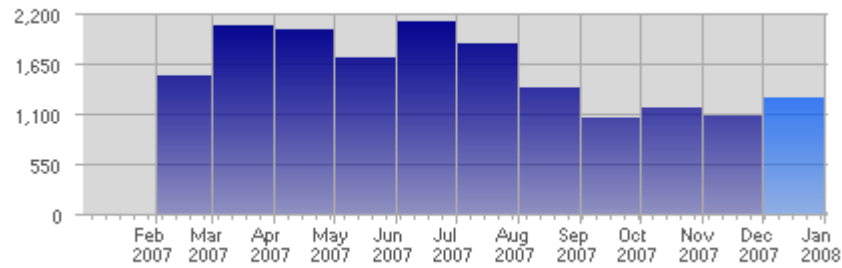

Traffic and Activity > Visits

Report Description

Report Description: Visits during the month of December 2007
 Report Range: Month of December 2007
 Report Scope: Historical Data

Historic Breakdown

Activity Breakdown

Date	Total Visits	Average Visits Historically	Change	Percent of Total Visits
Sat Dec 1st, 2007	48	49,65	+48 ▲	3,75%
Sun Dec 2nd, 2007	86	50,15	+86 ▲	6,72%
Mon Dec 3rd, 2007	63	59,91	+63 ▲	4,93%
Tue Dec 4th, 2007	26	55,78	+26 ▲	2,03%
Wed Dec 5th, 2007	32	56,59	+32 ▲	2,50%
Thu Dec 6th, 2007	50	59,13	+50 ▲	3,91%
Fri Dec 7th, 2007	41	53,00	+41 ▲	3,21%
Sat Dec 8th, 2007	44	49,65	-4 ▼	3,44%
Sun Dec 9th, 2007	36	50,15	-50 ▼	2,82%
Mon Dec 10th, 2007	37	59,91	-26 ▼	2,89%
Tue Dec 11th, 2007	40	55,78	+14 ▲	3,13%
Wed Dec 12th, 2007	33	56,59	+1 ▲	2,58%
Thu Dec 13th, 2007	28	59,13	-22 ▼	2,19%
Fri Dec 14th, 2007	27	53,00	-14 ▼	2,11%
Sat Dec 15th, 2007	44	49,65	0 ▬	3,44%
Sun Dec 16th, 2007	41	50,15	+5 ▲	3,21%
Mon Dec 17th, 2007	34	59,91	-3 ▼	2,66%
Tue Dec 18th, 2007	31	55,78	-9 ▼	2,42%
Wed Dec 19th, 2007	30	56,59	-3 ▼	2,35%
Thu Dec 20th, 2007	36	59,13	+8 ▲	2,82%
Fri Dec 21st, 2007	31	53,00	+4 ▲	2,42%
Sat Dec 22nd, 2007	34	49,65	-10 ▼	2,66%
Sun Dec 23rd, 2007	36	50,15	-5 ▼	2,82%
Mon Dec 24th, 2007	66	59,91	+32 ▲	5,16%
Tue Dec 25th, 2007	40	55,78	+9 ▲	3,13%
Wed Dec 26th, 2007	32	56,59	+2 ▲	2,50%
Thu Dec 27th, 2007	53	59,13	+17 ▲	4,14%
Fri Dec 28th, 2007	44	53,00	+13 ▲	3,44%