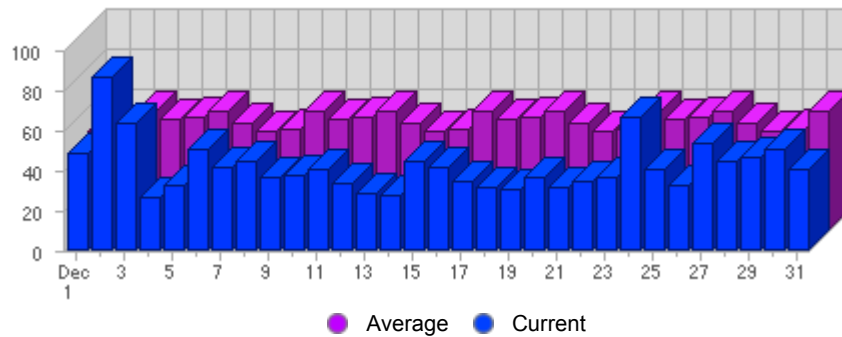

Traffic and Activity > Visits

Report Description

Report Description: Visits during the month of December 2007
 Report Range: Month of December 2007
 Report Scope: Historical Data

Historic Breakdown

Activity Breakdown

Date	Total Visits	Average Visits Historically	Change	Percent of Total Visits
Sat Dec 1st, 2007	48	49,65	+48 ▲	3,75%
Sun Dec 2nd, 2007	86	50,15	+86 ▲	6,72%
Mon Dec 3rd, 2007	63	59,91	+63 ▲	4,93%
Tue Dec 4th, 2007	26	55,78	+26 ▲	2,03%
Wed Dec 5th, 2007	32	56,59	+32 ▲	2,50%
Thu Dec 6th, 2007	50	59,13	+50 ▲	3,91%
Fri Dec 7th, 2007	41	53,00	+41 ▲	3,21%
Sat Dec 8th, 2007	44	49,65	-4 ▼	3,44%
Sun Dec 9th, 2007	36	50,15	-50 ▼	2,82%
Mon Dec 10th, 2007	37	59,91	-26 ▼	2,89%
Tue Dec 11th, 2007	40	55,78	+14 ▲	3,13%
Wed Dec 12th, 2007	33	56,59	+1 ▲	2,58%
Thu Dec 13th, 2007	28	59,13	-22 ▼	2,19%
Fri Dec 14th, 2007	27	53,00	-14 ▼	2,11%
Sat Dec 15th, 2007	44	49,65	0 ▬	3,44%
Sun Dec 16th, 2007	41	50,15	+5 ▲	3,21%
Mon Dec 17th, 2007	34	59,91	-3 ▼	2,66%
Tue Dec 18th, 2007	31	55,78	-9 ▼	2,42%
Wed Dec 19th, 2007	30	56,59	-3 ▼	2,35%
Thu Dec 20th, 2007	36	59,13	+8 ▲	2,82%
Fri Dec 21st, 2007	31	53,00	+4 ▲	2,42%
Sat Dec 22nd, 2007	34	49,65	-10 ▼	2,66%
Sun Dec 23rd, 2007	36	50,15	-5 ▼	2,82%
Mon Dec 24th, 2007	66	59,91	+32 ▲	5,16%
Tue Dec 25th, 2007	40	55,78	+9 ▲	3,13%
Wed Dec 26th, 2007	32	56,59	+2 ▲	2,50%
Thu Dec 27th, 2007	53	59,13	+17 ▲	4,14%
Fri Dec 28th, 2007	44	53,00	+13 ▲	3,44%

Sat Dec 29th, 2007	46	49,65	+12 ▲	3,60%
Sun Dec 30th, 2007	50	50,15	+14 ▲	3,91%
Mon Dec 31st, 2007	40	59,91	-26 ▼	3,13%
	1,279	1,211	+197 ▲	

Content created Tuesday, January 1, 2008 17:06:53 GMT 1:00
LiveStats® .XSP V8.03 Copyright ©1996-2005 DeepMetrix® Corporation. All rights reserved.
Licensed to Aruba S.p.A..