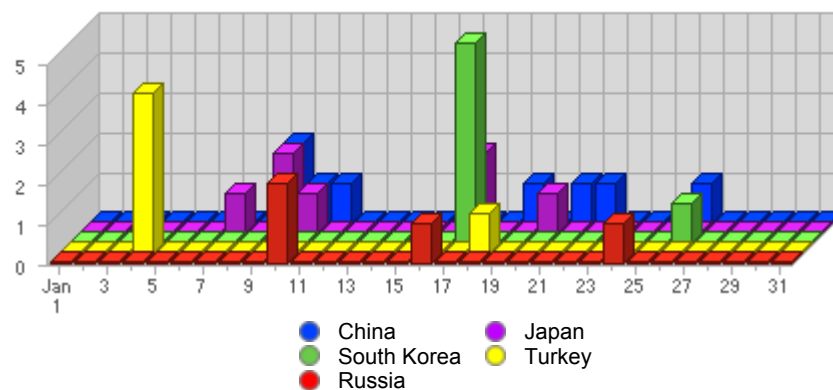

**Geographic Info** > [Asian Country](#)**Report Description**

Report Description: Asian Countries that Visitors came from during the month of January 2008  
Report Range: Month of January 2008  
Report Scope: Historical Data  
List Size: 10 of 10

**Map****Activity Breakdown**

#	Flag	Country	Total Visits	Average Visits Historically	Change	Percent of Visits
1.		China	8	13,60	+4 ▲	22,86%
2.		Japan	7	12,00	+5 ▲	20,00%
3.		South Korea	6	9,78	-1 ▼	17,14%
4.		Turkey	5	3,67	0 ▬	14,29%
5.		Russia	4	4,70	+1 ▲	11,43%
6.		Indonesia	1	2,00	+1 ▲	2,86%
7.		Israel	1	2,20	0 ▬	2,86%
8.		Maldives	1	-	+1 ▲	2,86%
9.		India	1	5,29	+1 ▲	2,86%
10.		Malaysia	1	0,75	+1 ▲	2,86%
			35	52	+9 ▲	