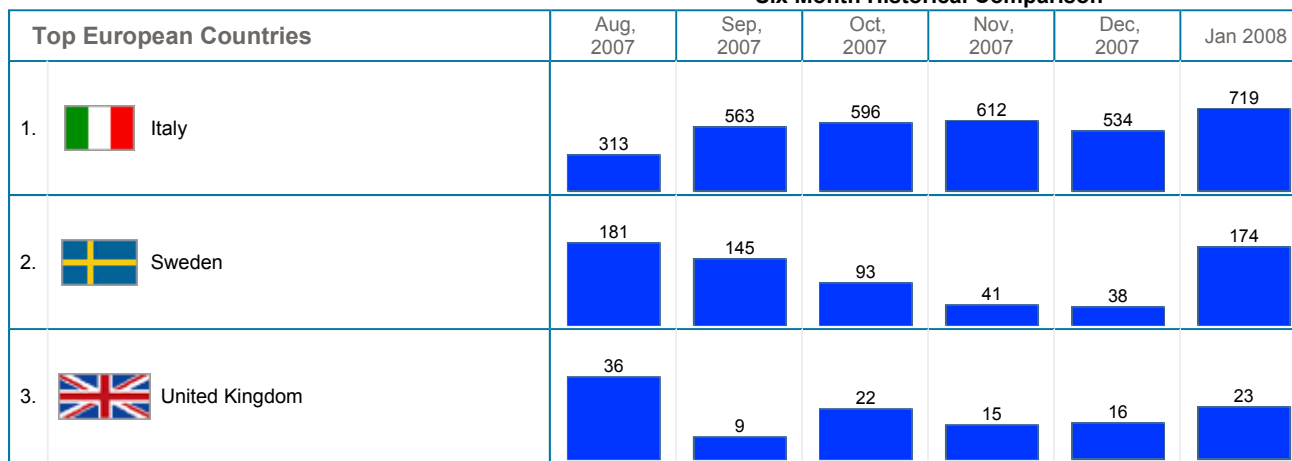

Geographic Info > **Geographic Info Summary**

Geographic Info Summary	
During the Month of January, 2008 :	
<ul style="list-style-type: none"> A total of 5,824 distinct visits were made to the site. 28,67% of all visits were from a known geographic location. 10,89% were from North America, 17,08% from Europe, 0,53% from Asia, 0,14% from Oceania, 0,03% from South America and 0,00% from Africa. 	

Six Month Historical Comparison

Top North American Countries	Aug,	Sep,	Oct,	Nov,	Dec,	Jan 2008

Six Month Historical Comparison

Six Month Historical Comparison

Six Month Historical Comparison

Six Month Historical Comparison

Top Oceanic Countries		Aug, 2007	Sep, 2007	Oct, 2007	Nov, 2007	Dec, 2007	Jan 2008

Six Month Historical Comparison

Top African Countries	Aug, 2007	Sep, 2007	Oct, 2007	Nov, 2007	Dec, 2007	Jan 2008
-----------------------	-----------	-----------	-----------	-----------	-----------	----------