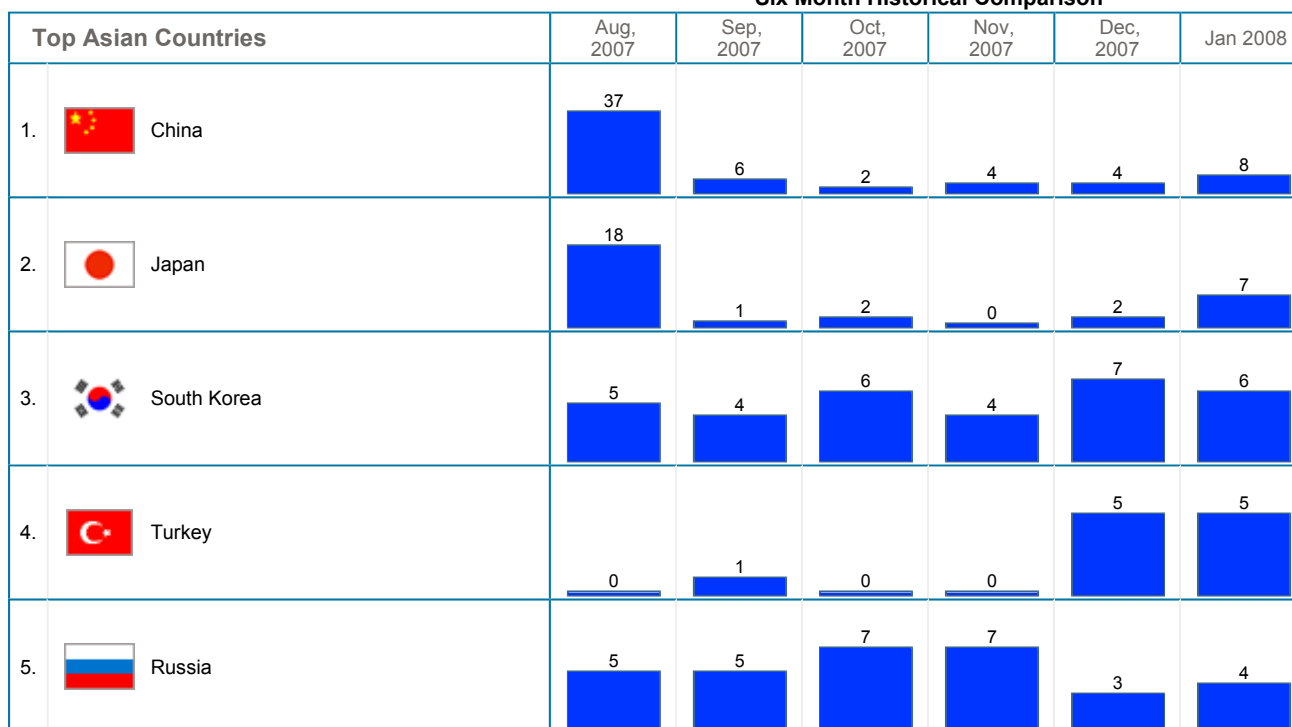

Geographic Info > **Geographic Info Summary**

Geographic Info Summary	
During the Month of January, 2008 :	
<ul style="list-style-type: none"> A total of 5,824 distinct visits were made to the site. 28,67% of all visits were from a known geographic location. 10,89% were from North America, 17,08% from Europe, 0,53% from Asia, 0,14% from Oceania, 0,03% from South America and 0,00% from Africa. 	

Six Month Historical Comparison

Top North American Countries	Aug,	Sep,	Oct,	Nov,	Dec,	Jan 2008

Six Month Historical Comparison

Six Month Historical Comparison

Six Month Historical Comparison

Six Month Historical Comparison

Top Oceanic Countries		Aug, 2007	Sep, 2007	Oct, 2007	Nov, 2007	Dec, 2007	Jan 2008

Six Month Historical Comparison

Top African Countries	Aug, 2007	Sep, 2007	Oct, 2007	Nov, 2007	Dec, 2007	Jan 2008
-----------------------	-----------	-----------	-----------	-----------	-----------	----------