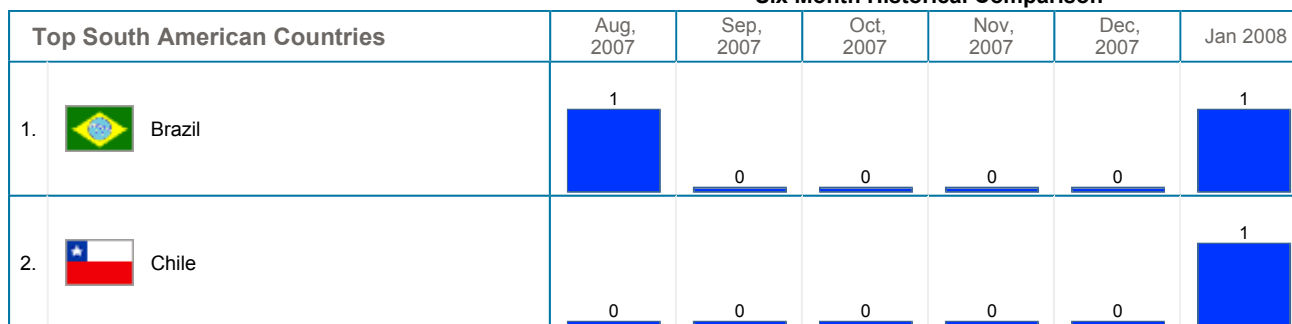

Geographic Info > **Geographic Info Summary**

Geographic Info Summary	
During the Month of January, 2008 :	
<ul style="list-style-type: none"> A total of 5,824 distinct visits were made to the site. 28,67% of all visits were from a known geographic location. 10,89% were from North America, 17,08% from Europe, 0,53% from Asia, 0,14% from Oceania, 0,03% from South America and 0,00% from Africa. 	

Six Month Historical Comparison

Top Continents		Aug, 2007	Sep, 2007	Oct, 2007	Nov, 2007	Dec, 2007	Jan 2008
1.	 Europe	660	805	786	743	656	995
2.	 North America	644	606	537	497	412	634
3.	 Asia	107	32	30	16	23	31
4.	 Oceania	5	9	2	9	0	8
5.	 South America	1	0	0	1	0	2

Six Month Historical Comparison

Top North American Countries	Aug,	Sep,	Oct,	Nov,	Dec,	Jan 2008

Six Month Historical Comparison

Six Month Historical Comparison

Six Month Historical Comparison

Six Month Historical Comparison