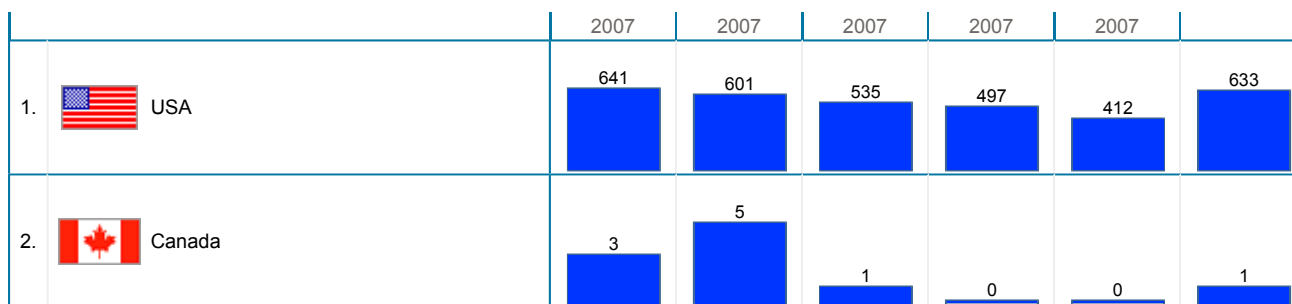

Six Month Historical Comparison

Six Month Historical Comparison