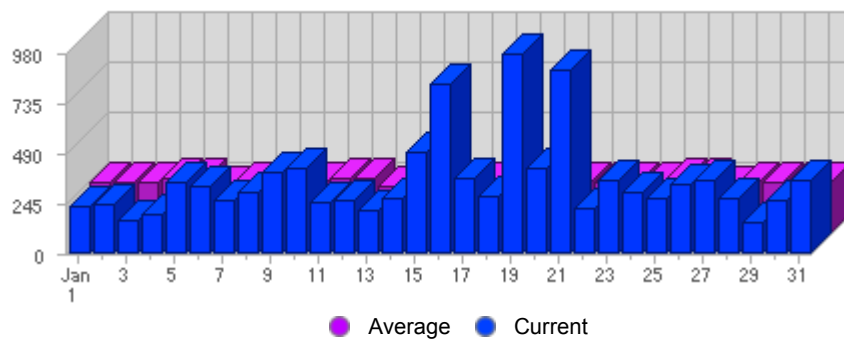

Traffic and Activity > Page Views

Report Description

Report Description: Page Views during the month of January 2008  
 Report Range: Month of January 2008  
 Report Scope: Historical Data

Historic Breakdown

Activity Breakdown

Date	Total Page Views	Average Page Views Historically	Change	Percent of Total Page Views
Tue Jan 1st, 2008	230	250,56	+230 ▲	2,09%
Wed Jan 2nd, 2008	244	251,46	+244 ▲	2,22%
Thu Jan 3rd, 2008	165	252,29	+165 ▲	1,50%
Fri Jan 4th, 2008	191	272,06	+191 ▲	1,73%
Sat Jan 5th, 2008	344	270,19	+344 ▲	3,12%
Sun Jan 6th, 2008	330	232,98	+76 ▲	2,00%
Mon Jan 7th, 2008	257	247,67	-109 ▼	2,33%
Tue Jan 8th, 2008	299	250,56	+69 ▲	2,71%
Wed Jan 9th, 2008	397	251,46	+153 ▲	3,60%
Thu Jan 10th, 2008	421	252,29	+256 ▲	3,82%
Fri Jan 11th, 2008	251	272,06	+60 ▲	2,28%
Sat Jan 12th, 2008	255	270,19	-89 ▼	2,32%
Sun Jan 13th, 2008	214	232,98	-116 ▼	1,94%
Mon Jan 14th, 2008	267	247,67	+10 ▲	2,42%
Tue Jan 15th, 2008	499	250,56	+200 ▲	4,53%
Wed Jan 16th, 2008	826	251,46	+429 ▲	7,50%
Thu Jan 17th, 2008	369	252,29	-52 ▼	3,35%
Fri Jan 18th, 2008	283	272,06	+32 ▲	2,57%
Sat Jan 19th, 2008	976	270,19	+721 ▲	8,86%
Sun Jan 20th, 2008	412	232,98	+198 ▲	3,74%
Mon Jan 21st, 2008	901	247,67	+634 ▲	8,18%
Tue Jan 22nd, 2008	225	250,56	-274 ▼	2,04%
Wed Jan 23rd, 2008	354	251,46	-472 ▼	3,21%
Thu Jan 24th, 2008	299	252,29	-70 ▼	2,71%
Fri Jan 25th, 2008	273	272,06	-10 ▼	2,48%
Sat Jan 26th, 2008	340	270,19	-636 ▼	3,09%
Sun Jan 27th, 2008	359	232,98	-53 ▼	3,26%
Mon Jan 28th, 2008	266	247,67	-635 ▼	2,42%

Tue Jan 29th, 2008	153	250,56	-72 ▼	1,39%
Wed Jan 30th, 2008	262	251,46	-92 ▼	2,38%
Thu Jan 31st, 2008	353	252,29	+54 ▲	3,21%
	11,015	7,095	+1,453 ▲	

Content created Monday, March 3, 2008 10:17:25 GMT 1:00  
LiveStats® .XSP V8.03 Copyright ©1996-2005 DeepMetrix® Corporation. All rights reserved.  
Licensed to Aruba S.p.A..