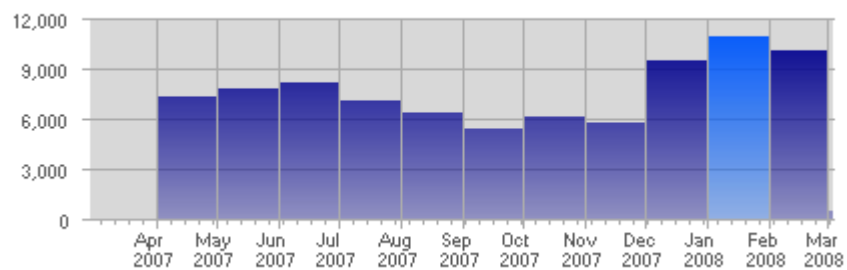

Traffic and Activity > Page Views

Report Description

Report Description: Page Views during the month of January 2008  
 Report Range: Month of January 2008  
 Report Scope: Historical Data

Historic Breakdown

Activity Breakdown

Date	Total Page Views	Average Page Views Historically	Change	Percent of Total Page Views
Tue Jan 1st, 2008	230	250,56	+230 ▲	2,09%
Wed Jan 2nd, 2008	244	251,46	+244 ▲	2,22%
Thu Jan 3rd, 2008	165	252,29	+165 ▲	1,50%
Fri Jan 4th, 2008	191	272,06	+191 ▲	1,73%
Sat Jan 5th, 2008	344	270,19	+344 ▲	3,12%
Sun Jan 6th, 2008	330	232,98	+76 ▲	2,00%
Mon Jan 7th, 2008	257	247,67	-109 ▼	2,33%
Tue Jan 8th, 2008	299	250,56	+69 ▲	2,71%
Wed Jan 9th, 2008	397	251,46	+153 ▲	3,60%
Thu Jan 10th, 2008	421	252,29	+256 ▲	3,82%
Fri Jan 11th, 2008	251	272,06	+60 ▲	2,28%
Sat Jan 12th, 2008	255	270,19	-89 ▼	2,32%
Sun Jan 13th, 2008	214	232,98	-116 ▼	1,94%
Mon Jan 14th, 2008	267	247,67	+10 ▲	2,42%
Tue Jan 15th, 2008	499	250,56	+200 ▲	4,53%
Wed Jan 16th, 2008	826	251,46	+429 ▲	7,50%
Thu Jan 17th, 2008	369	252,29	-52 ▼	3,35%
Fri Jan 18th, 2008	283	272,06	+32 ▲	2,57%
Sat Jan 19th, 2008	976	270,19	+721 ▲	8,86%
Sun Jan 20th, 2008	412	232,98	+198 ▲	3,74%
Mon Jan 21st, 2008	901	247,67	+634 ▲	8,18%
Tue Jan 22nd, 2008	225	250,56	-274 ▼	2,04%
Wed Jan 23rd, 2008	354	251,46	-472 ▼	3,21%
Thu Jan 24th, 2008	299	252,29	-70 ▼	2,71%
Fri Jan 25th, 2008	273	272,06	-10 ▼	2,48%
Sat Jan 26th, 2008	340	270,19	-636 ▼	3,09%
Sun Jan 27th, 2008	359	232,98	-53 ▼	3,26%
Mon Jan 28th, 2008	266	247,67	-635 ▼	2,42%