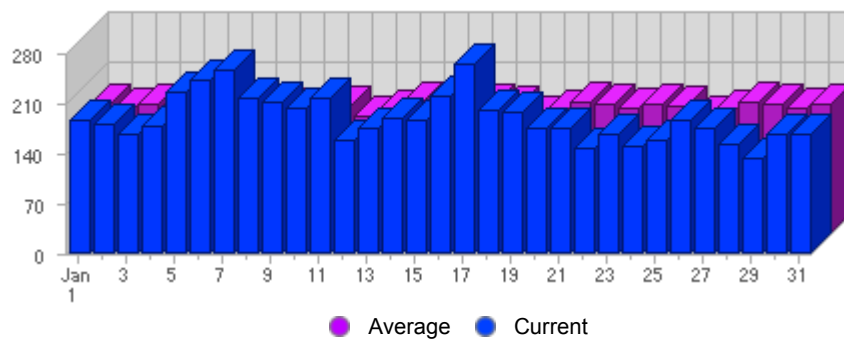

Traffic and Activity > Visits

Report Description

Report Description: Visits during the month of January 2008
 Report Range: Month of January 2008
 Report Scope: Historical Data

Historic Breakdown

Activity Breakdown

Date	Total Visits	Average Visits Historically	Change	Percent of Total Visits
Tue Jan 1st, 2008	185	180,48	+185 ▲	3,18%
Wed Jan 2nd, 2008	181	175,23	+181 ▲	3,11%
Thu Jan 3rd, 2008	167	180,38	+167 ▲	2,87%
Fri Jan 4th, 2008	177	178,15	+177 ▲	3,04%
Sat Jan 5th, 2008	226	164,27	+226 ▲	3,88%
Sun Jan 6th, 2008	243	171,73	+31 ▲	4,17%
Mon Jan 7th, 2008	255	182,13	+69 ▲	4,38%
Tue Jan 8th, 2008	218	180,48	+33 ▲	3,74%
Wed Jan 9th, 2008	212	175,23	+31 ▲	3,64%
Thu Jan 10th, 2008	203	180,38	+36 ▲	3,49%
Fri Jan 11th, 2008	217	178,15	+40 ▲	3,73%
Sat Jan 12th, 2008	158	164,27	-68 ▼	2,71%
Sun Jan 13th, 2008	174	171,73	-69 ▼	2,99%
Mon Jan 14th, 2008	190	182,13	-65 ▼	3,26%
Tue Jan 15th, 2008	186	180,48	-32 ▼	3,19%
Wed Jan 16th, 2008	221	175,23	+9 ▲	3,80%
Thu Jan 17th, 2008	264	180,38	+61 ▲	4,53%
Fri Jan 18th, 2008	200	178,15	-17 ▼	3,43%
Sat Jan 19th, 2008	196	164,27	+38 ▲	3,37%
Sun Jan 20th, 2008	174	171,73	0 ■	2,99%
Mon Jan 21st, 2008	176	182,13	-14 ▼	3,02%
Tue Jan 22nd, 2008	147	180,48	-39 ▼	2,52%
Wed Jan 23rd, 2008	166	175,23	-55 ▼	2,85%
Thu Jan 24th, 2008	149	180,38	-115 ▼	2,56%
Fri Jan 25th, 2008	159	178,15	-41 ▼	2,73%
Sat Jan 26th, 2008	185	164,27	-11 ▼	3,18%
Sun Jan 27th, 2008	175	171,73	+1 ▲	3,01%
Mon Jan 28th, 2008	153	182,13	-23 ▼	2,63%

Tue Jan 29th, 2008	134	180,48	-13 ▼	2,30%
Wed Jan 30th, 2008	167	175,23	+1 ▲	2,87%
Thu Jan 31st, 2008	166	180,38	+17 ▲	2,85%
	5,824	3,704	+779 ▲	

Content created Monday, March 3, 2008 10:16:20 GMT 1:00
LiveStats® .XSP V8.03 Copyright ©1996-2005 DeepMetrix® Corporation. All rights reserved.
Licensed to Aruba S.p.A..