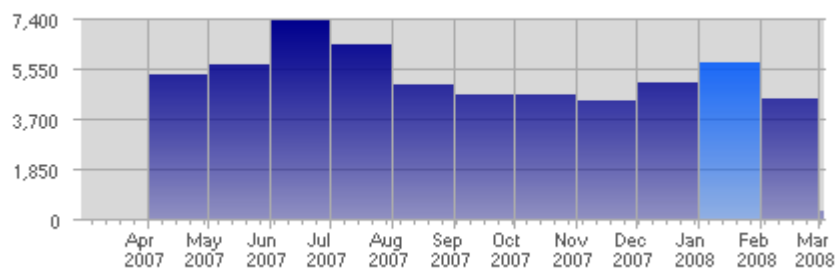

Traffic and Activity > Visits

Report Description

Report Description: Visits during the month of January 2008
 Report Range: Month of January 2008
 Report Scope: Historical Data

Historic Breakdown

Activity Breakdown

Date	Total Visits	Average Visits Historically	Change	Percent of Total Visits
Tue Jan 1st, 2008	185	180,48	+185 ▲	3,18%
Wed Jan 2nd, 2008	181	175,23	+181 ▲	3,11%
Thu Jan 3rd, 2008	167	180,38	+167 ▲	2,87%
Fri Jan 4th, 2008	177	178,15	+177 ▲	3,04%
Sat Jan 5th, 2008	226	164,27	+226 ▲	3,88%
Sun Jan 6th, 2008	243	171,73	+31 ▲	4,17%
Mon Jan 7th, 2008	255	182,13	+69 ▲	4,38%
Tue Jan 8th, 2008	218	180,48	+33 ▲	3,74%
Wed Jan 9th, 2008	212	175,23	+31 ▲	3,64%
Thu Jan 10th, 2008	203	180,38	+36 ▲	3,49%
Fri Jan 11th, 2008	217	178,15	+40 ▲	3,73%
Sat Jan 12th, 2008	158	164,27	-68 ▼	2,71%
Sun Jan 13th, 2008	174	171,73	-69 ▼	2,99%
Mon Jan 14th, 2008	190	182,13	-65 ▼	3,26%
Tue Jan 15th, 2008	186	180,48	-32 ▼	3,19%
Wed Jan 16th, 2008	221	175,23	+9 ▲	3,80%
Thu Jan 17th, 2008	264	180,38	+61 ▲	4,53%
Fri Jan 18th, 2008	200	178,15	-17 ▼	3,43%
Sat Jan 19th, 2008	196	164,27	+38 ▲	3,37%
Sun Jan 20th, 2008	174	171,73	0 ■	2,99%
Mon Jan 21st, 2008	176	182,13	-14 ▼	3,02%
Tue Jan 22nd, 2008	147	180,48	-39 ▼	2,52%
Wed Jan 23rd, 2008	166	175,23	-55 ▼	2,85%
Thu Jan 24th, 2008	149	180,38	-115 ▼	2,56%
Fri Jan 25th, 2008	159	178,15	-41 ▼	2,73%
Sat Jan 26th, 2008	185	164,27	-11 ▼	3,18%
Sun Jan 27th, 2008	175	171,73	+1 ▲	3,01%
Mon Jan 28th, 2008	153	182,13	-23 ▼	2,63%